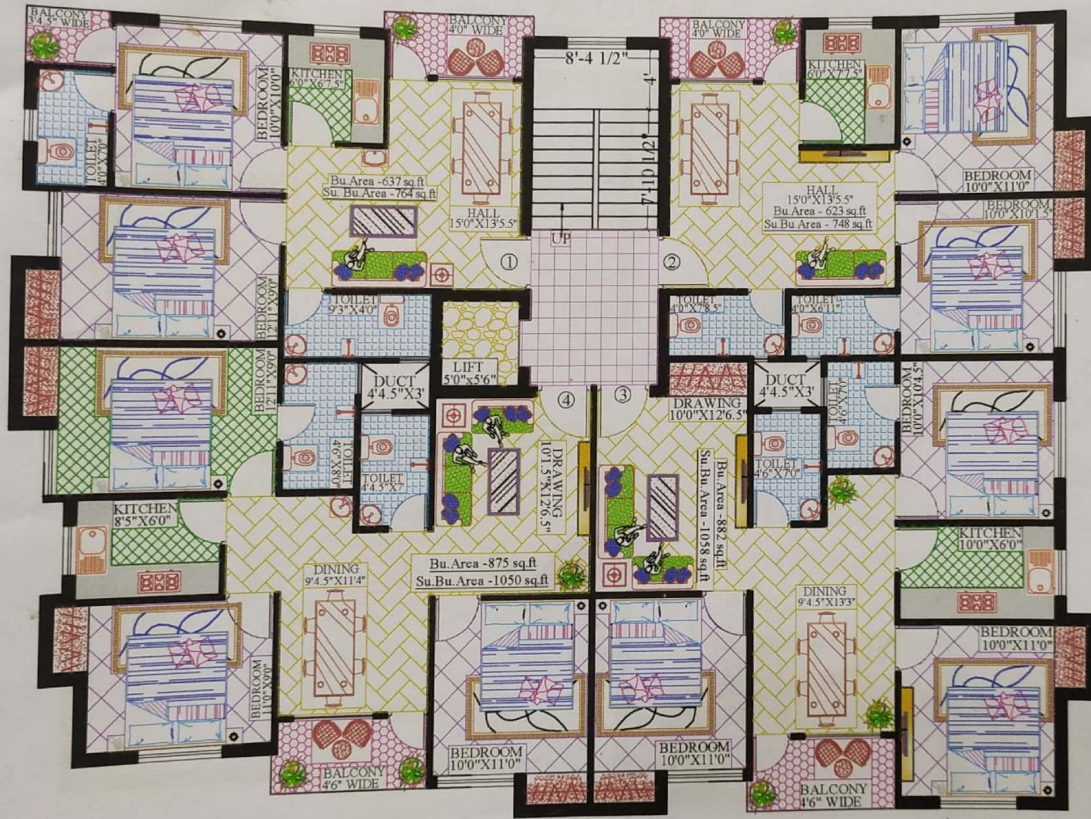

M. S. P. TOWER

TYPICAL FLOOR PLAN

PROJECT FOR :-
 M/S MAA SHAKTI PROMOTORS
 ENGINEERS & BUILDERS *Contact no:- 8804222860*

SRISHTI DESIGNER
 ARCHITECTURE + INTERIORS
 HOLDING NO. - 21, GROUND FLOOR,
 ROAD NO. - 3, CONTRACTOR AREA,
 BISTUPUR, JAMSHEDPUR
 MOBILE: 9204750590, 9204750591
 TEL. - 0657 2249999, 2249991