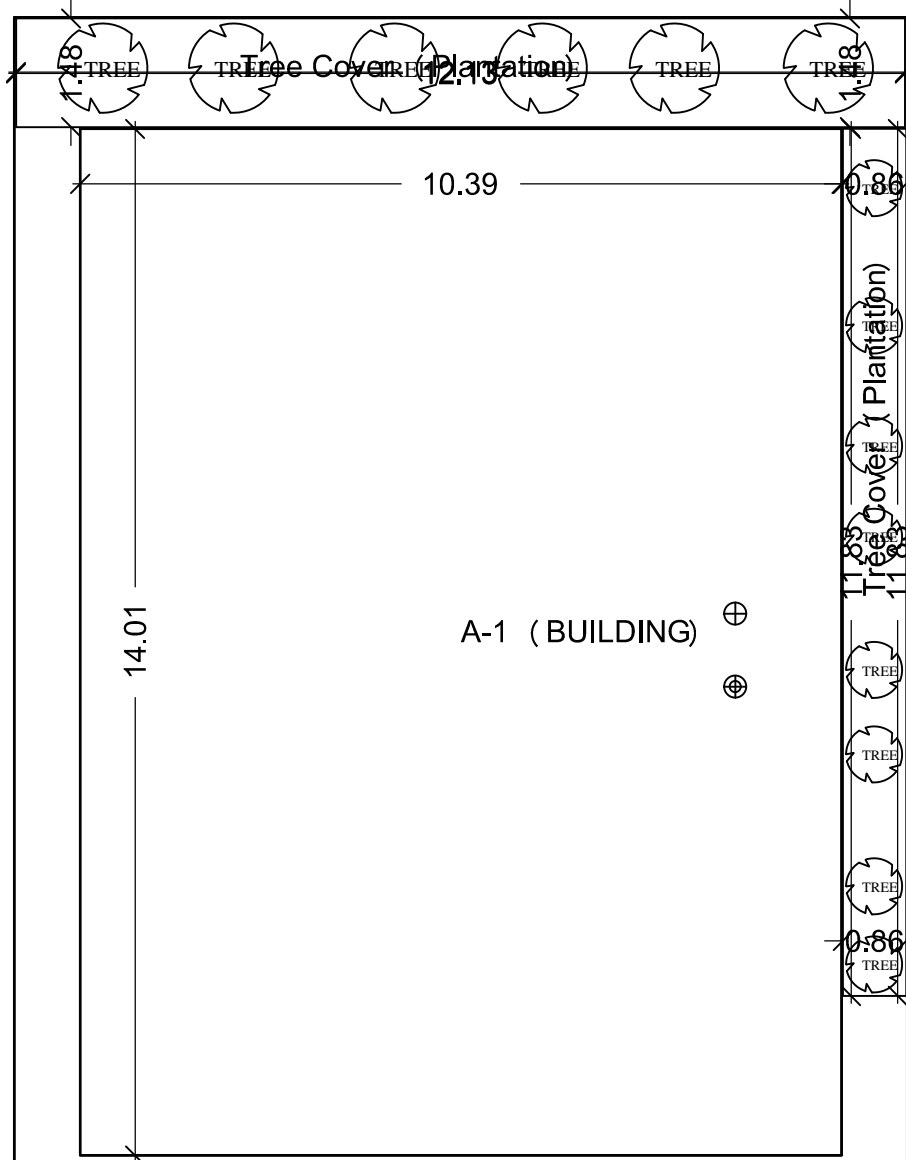

MANOJ KUMAR DAS
SOUTH 12.19

ALLEY EAST
18.23

ALLEY WEST
18.23
M.B.DUTTA

ROAD WIDENING AREA (SURRENDERED FREE OF COST)

NORTH

SITE PLAN