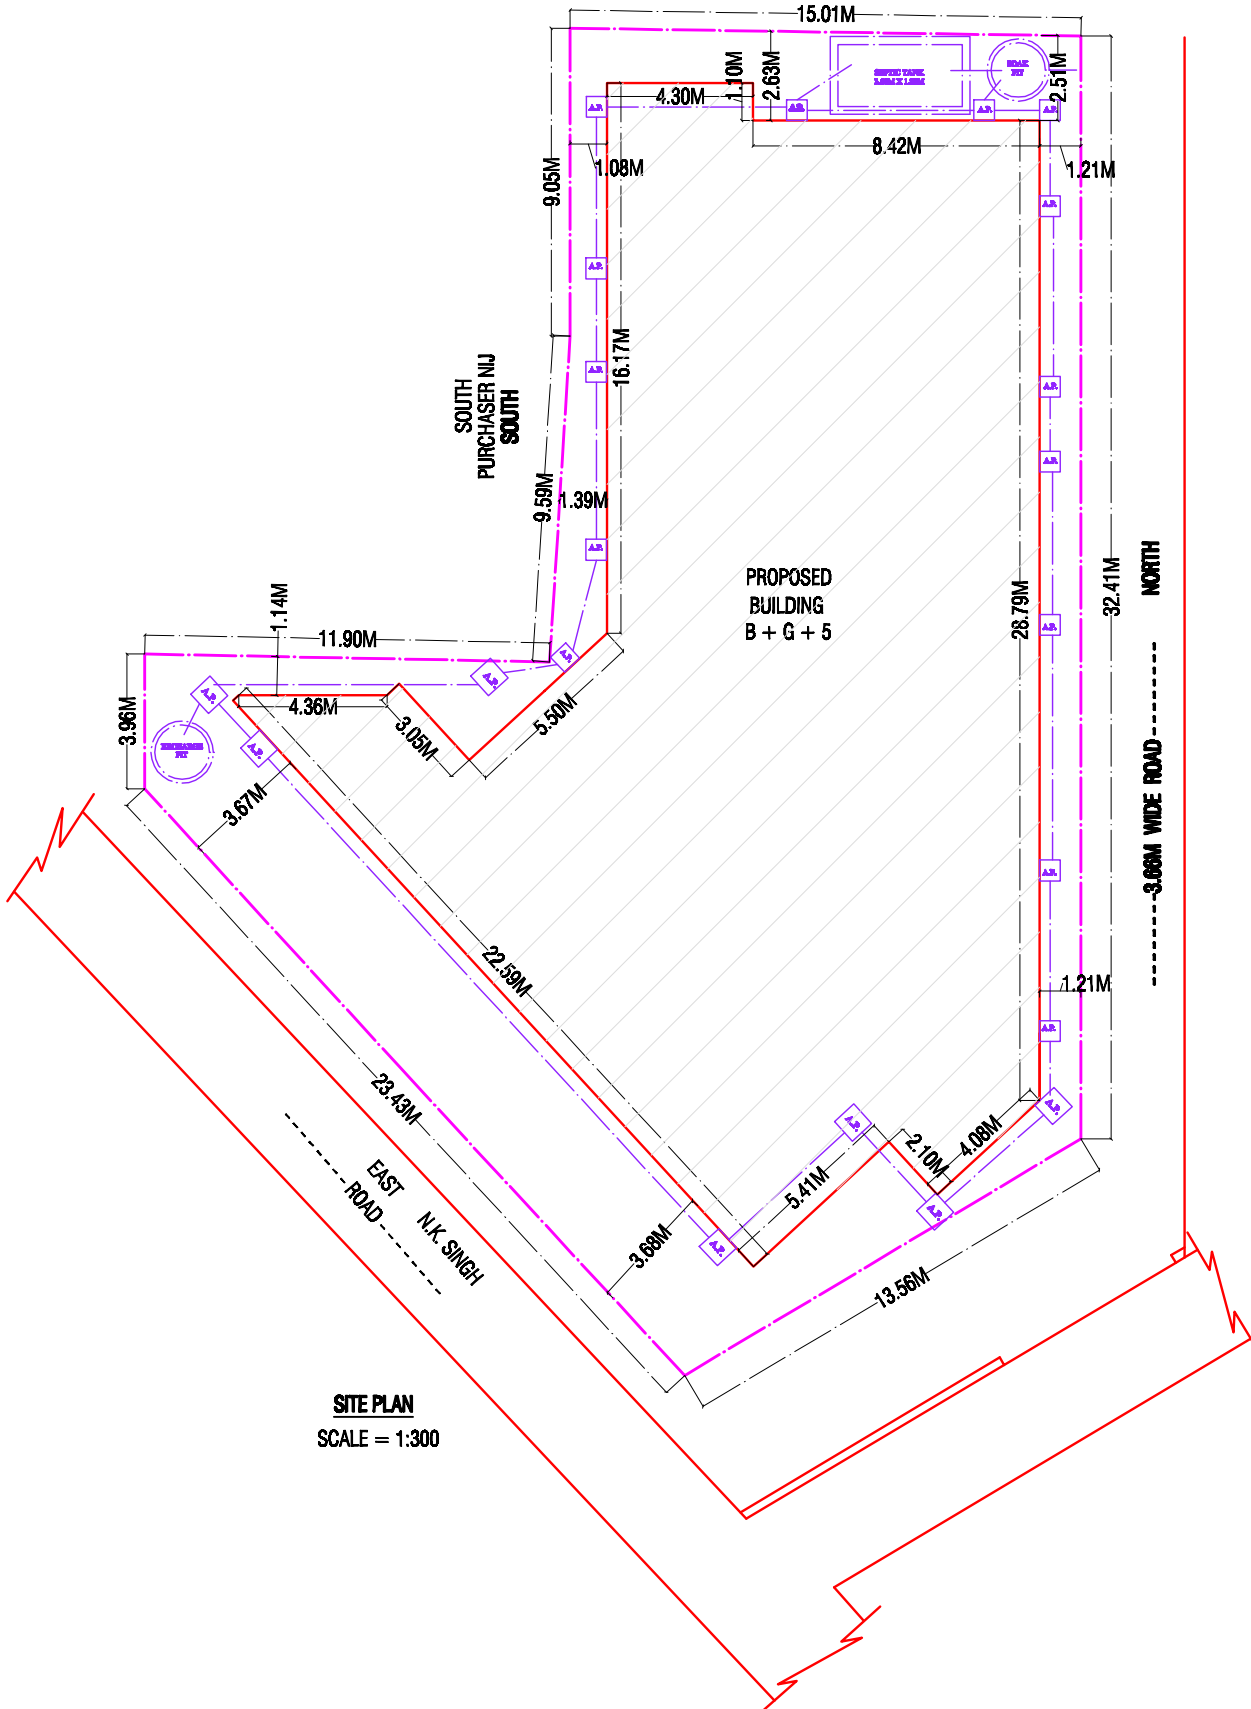

WEST  
SHIKHA GHOSH, MR. RAVINDRA KUMAR SHARMA

**SITE PLAN**  
SCALE = 1:300