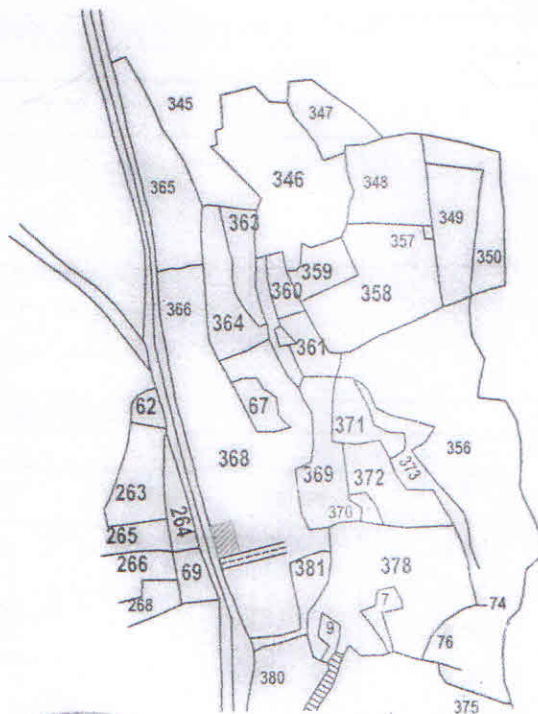

N

Bhatia. No. 127
 VILLAGE - BHATIA
 THANA - SARAIKELA
 THANA NO - 127
 ANCHAL - ADITYAPUR
 DIST - SINGHBHUM
 Scale - 16"=1mile
 R.F = 1:3960 (METRIC)
 Year - 1958-59

AREA SHOWN IN

KHATA NO	PLOT NO	AREA
7	368 (P)	2400 Sq.ft or (5½ Dec)

NORTH - ANITA SRIVASTAV
 SOUTH - 20' WIDE ROAD
 EAST - OM PRAKASH SINGH
 WEST - ROAD

Anil Kumar Mishra
Sunil Kumar Mishra

OM CONSTRUCTION

Proprietor

Om Prakash Singh

A Amin