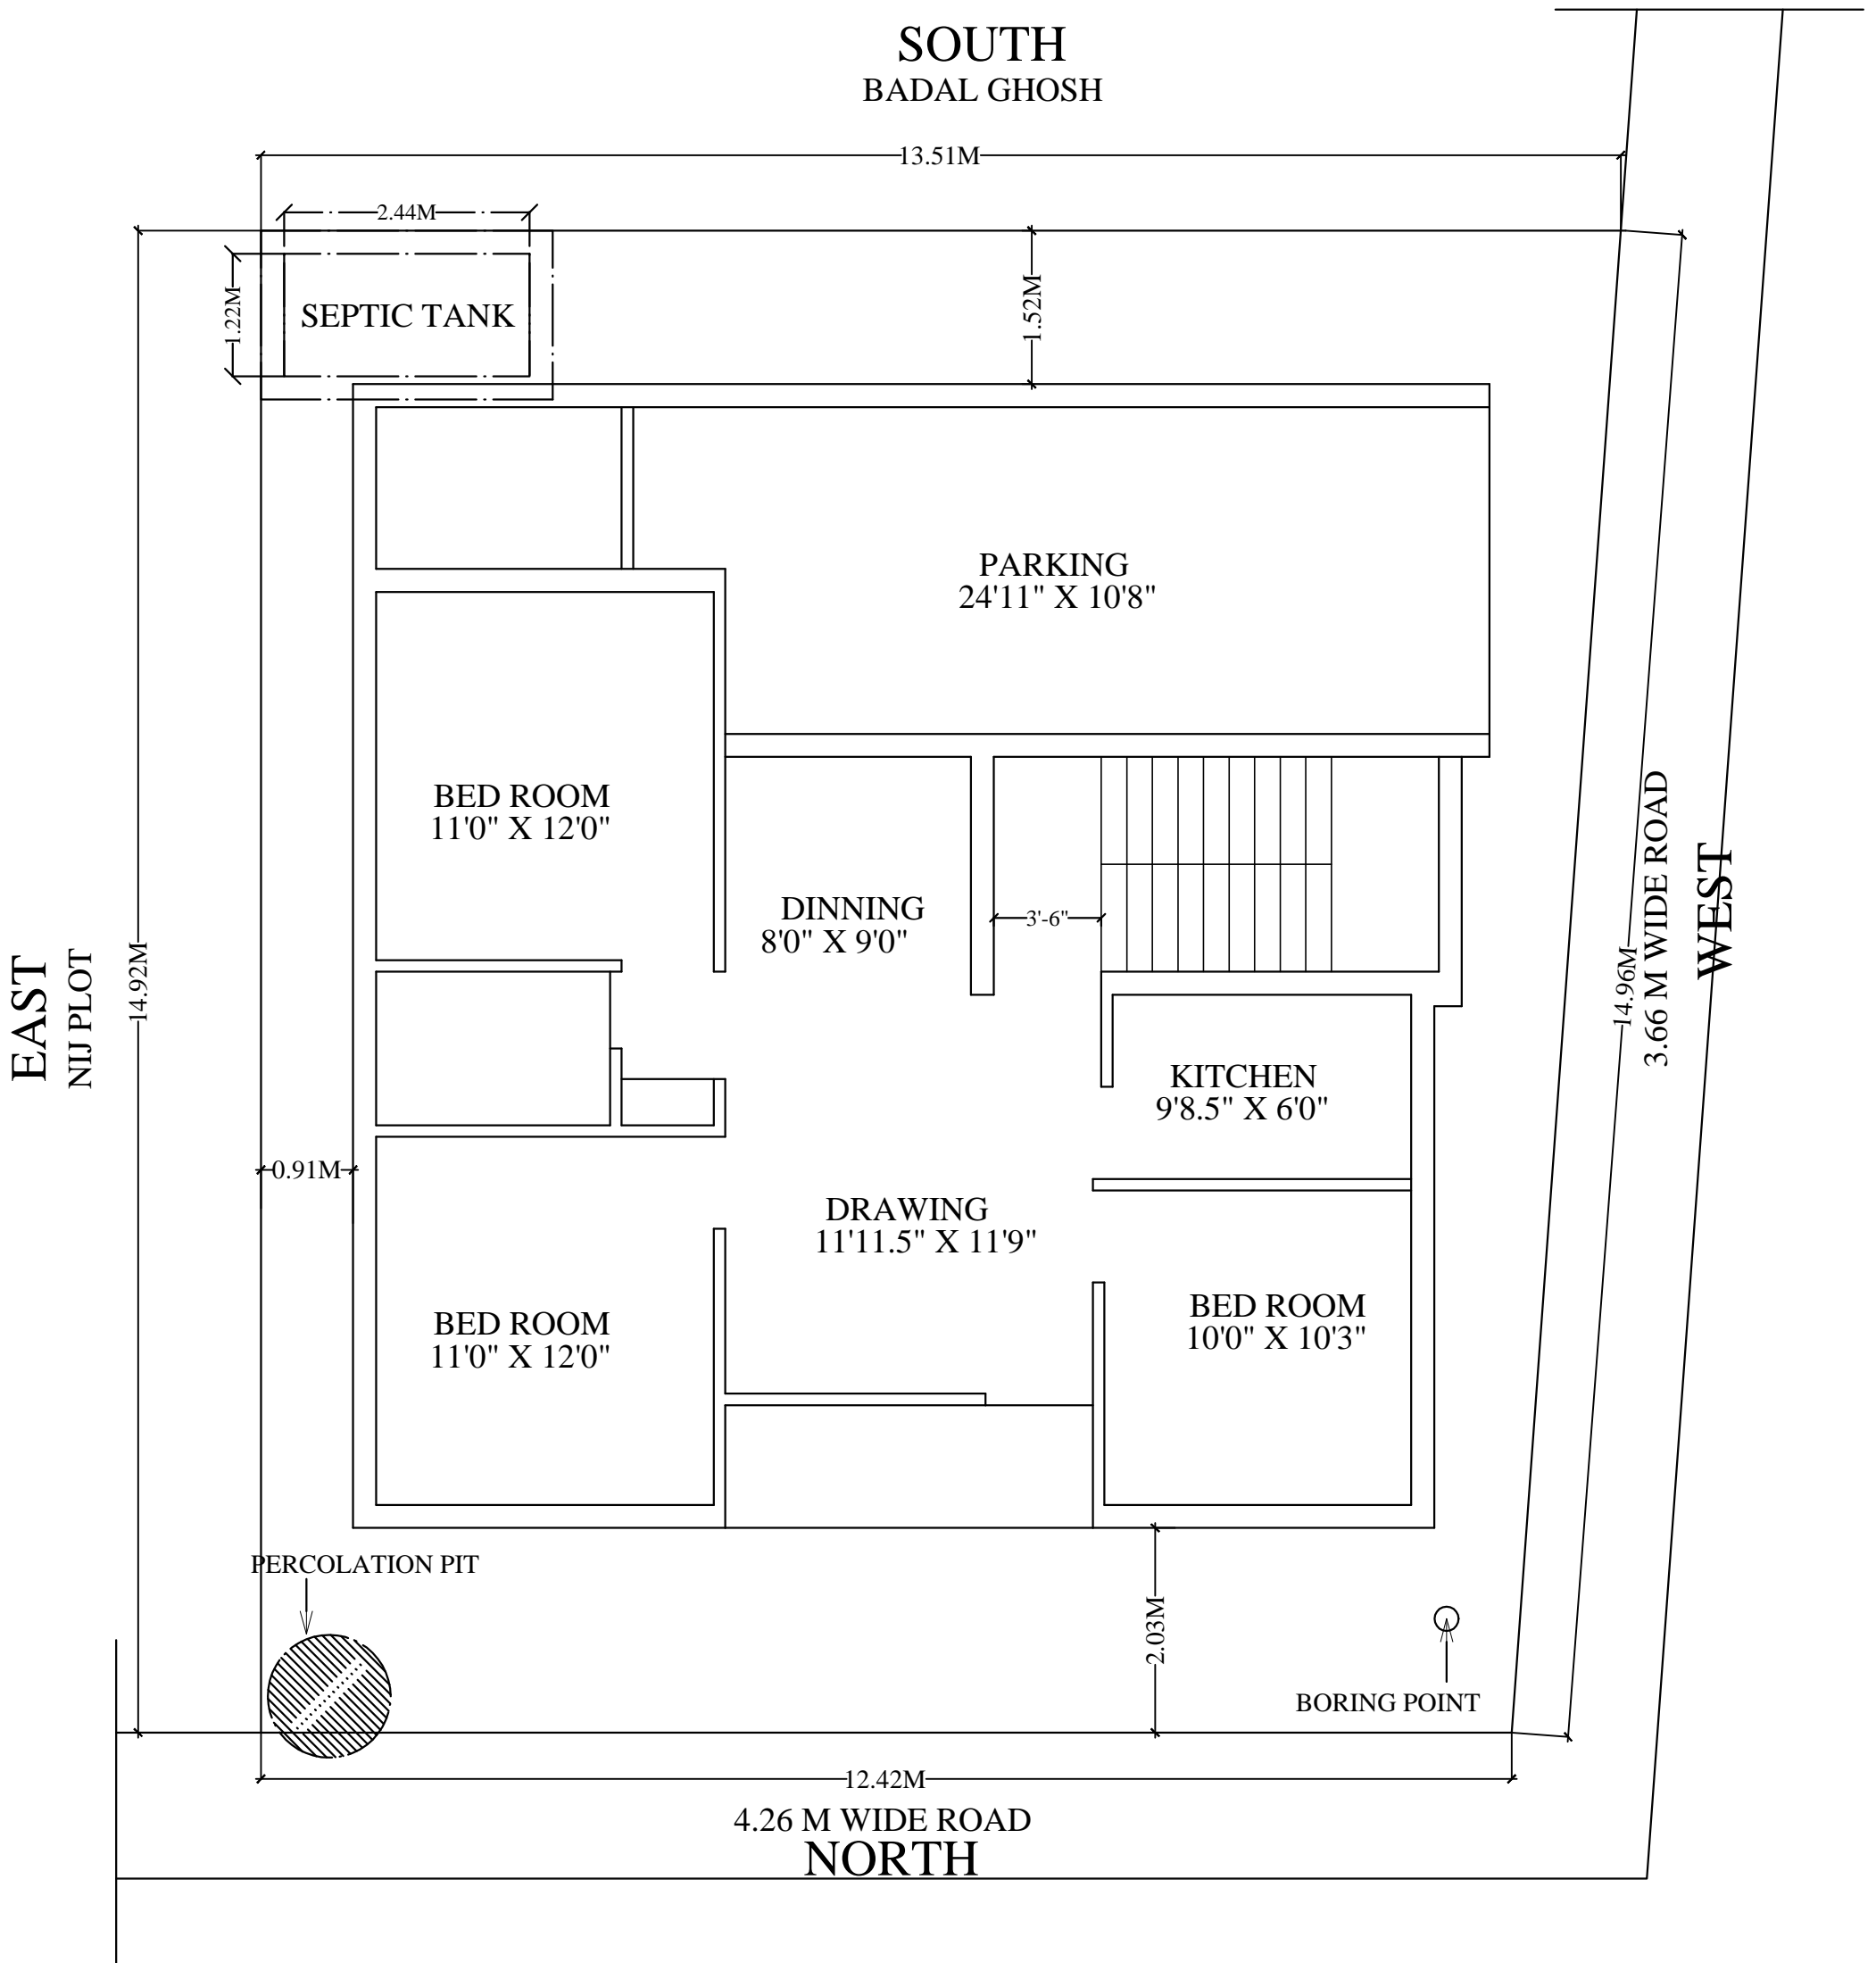

SOUTH
BADAL GHOSH

GROUND FLOOR PLAN

SCALE : 1:100