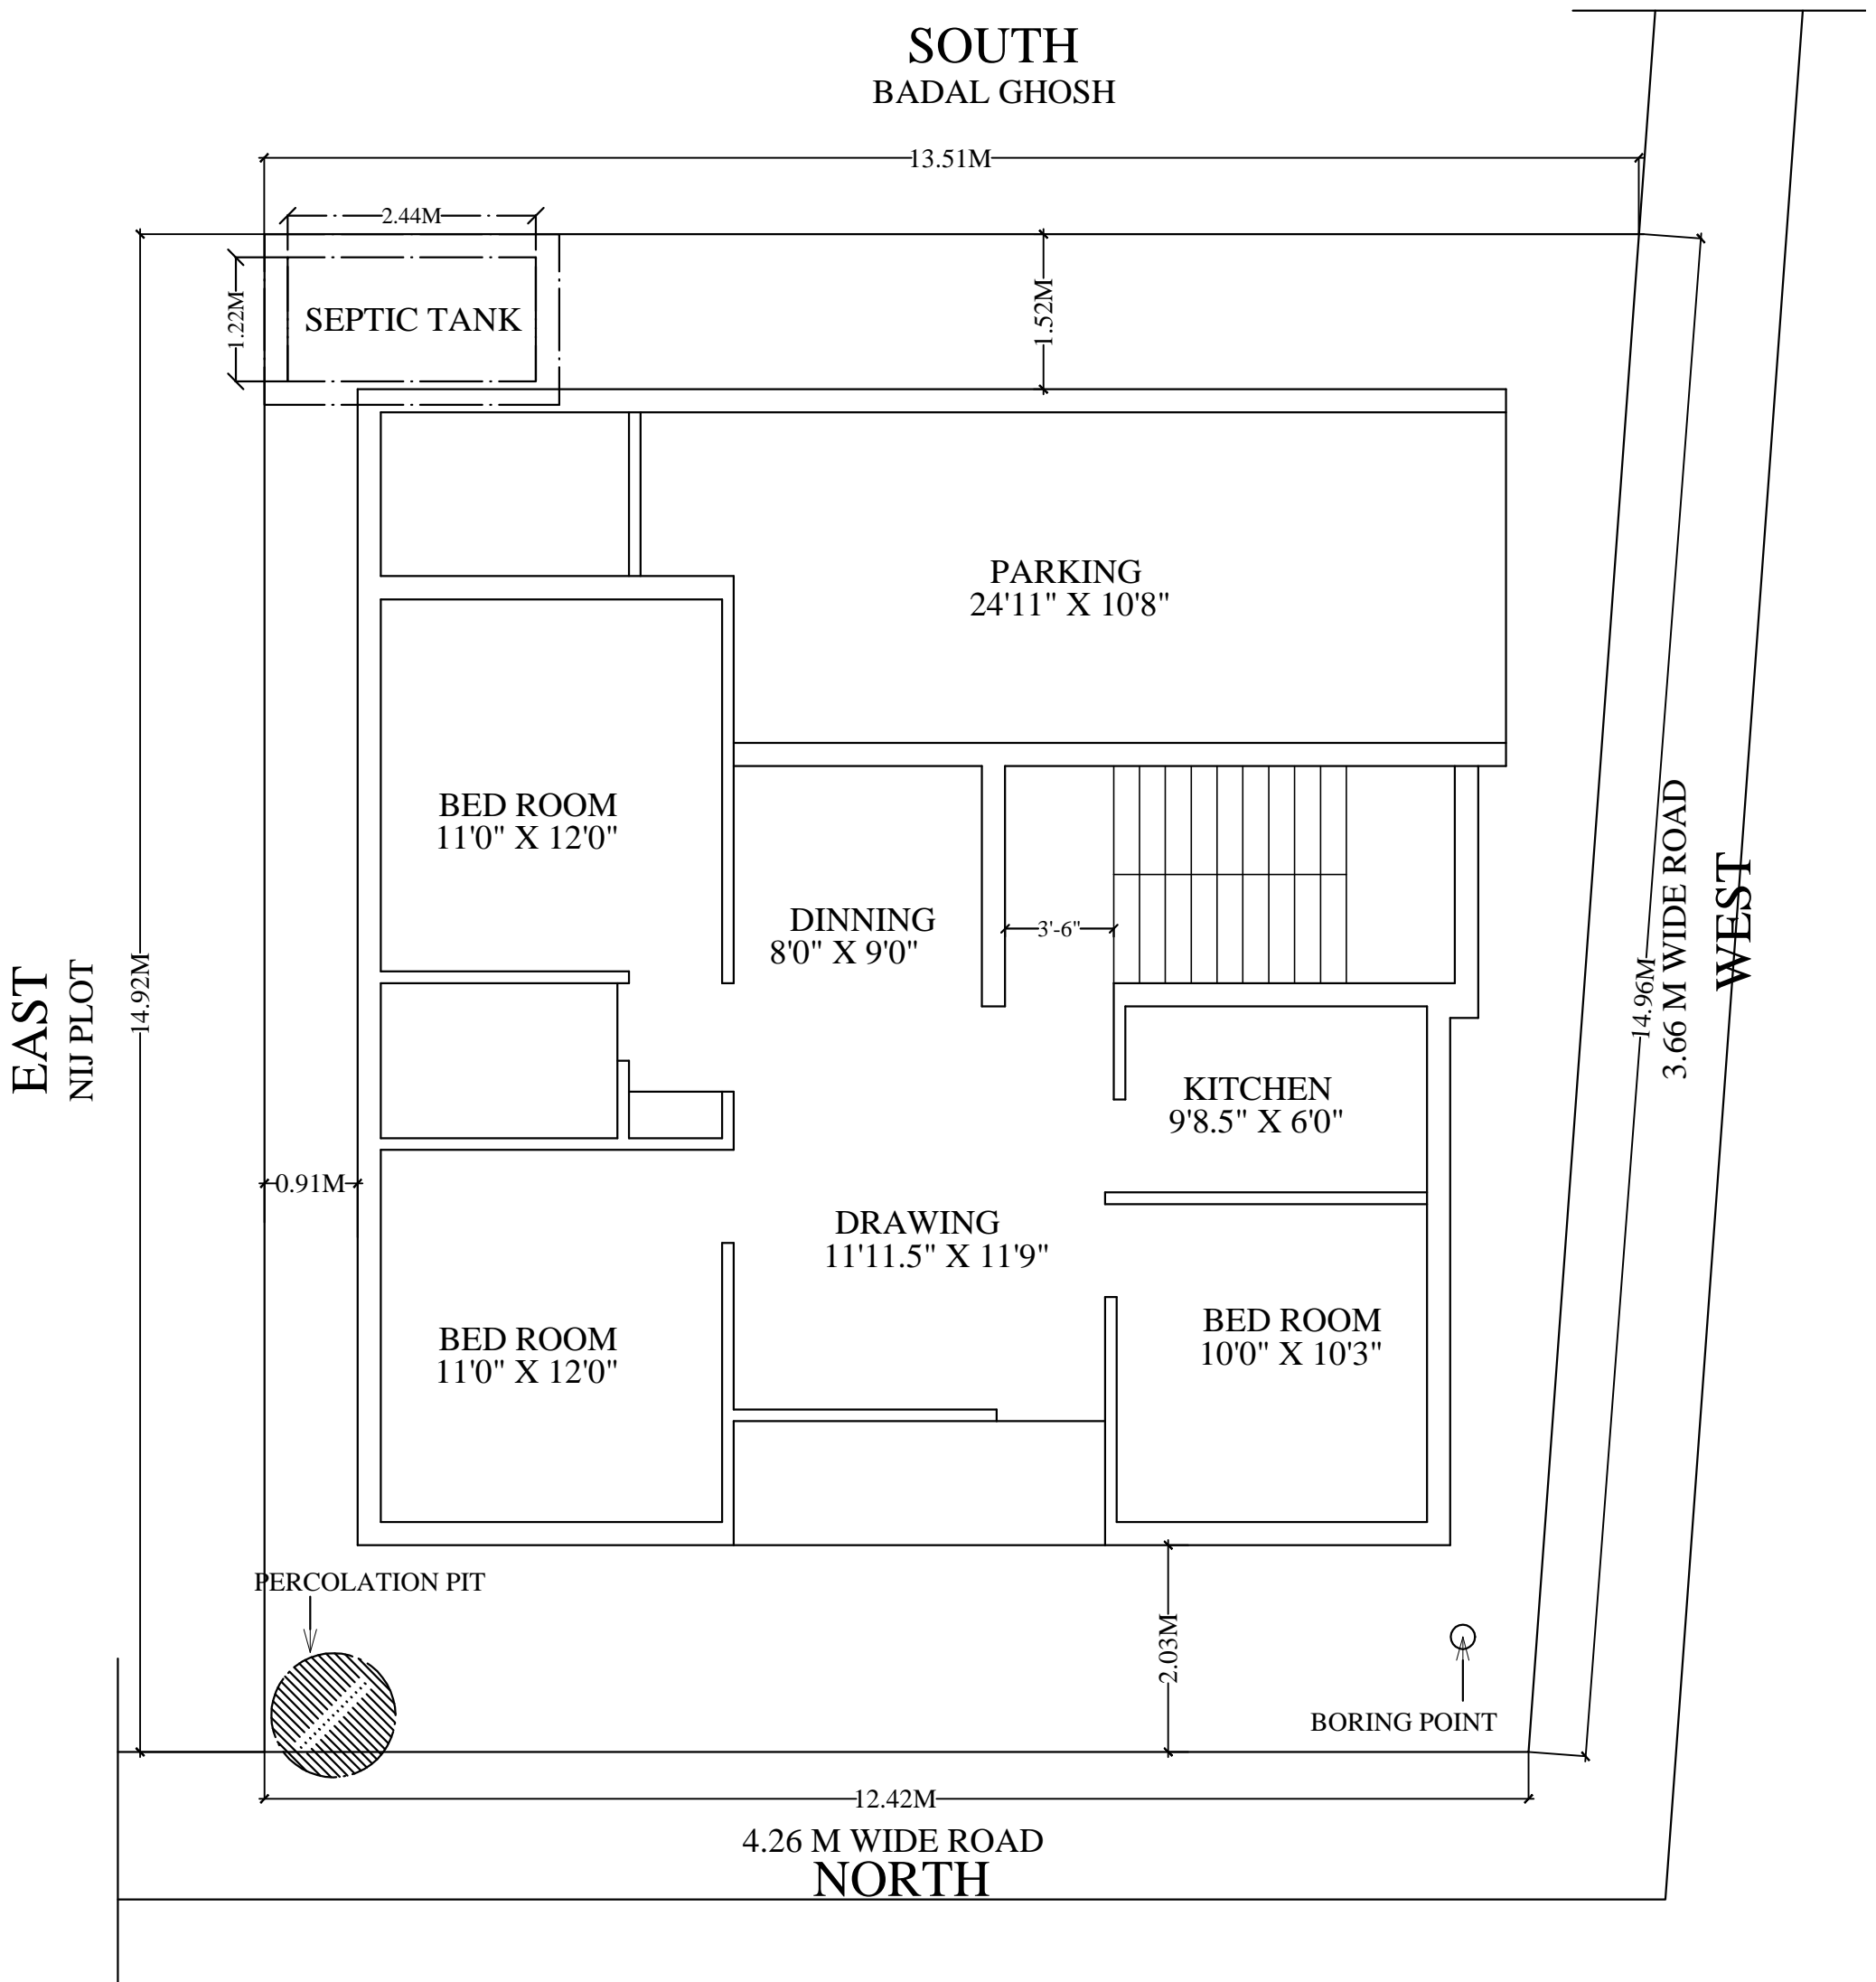

SOUTH  
BADAL GHOSH

SITE KEY PLAN

SCALE : 1:100