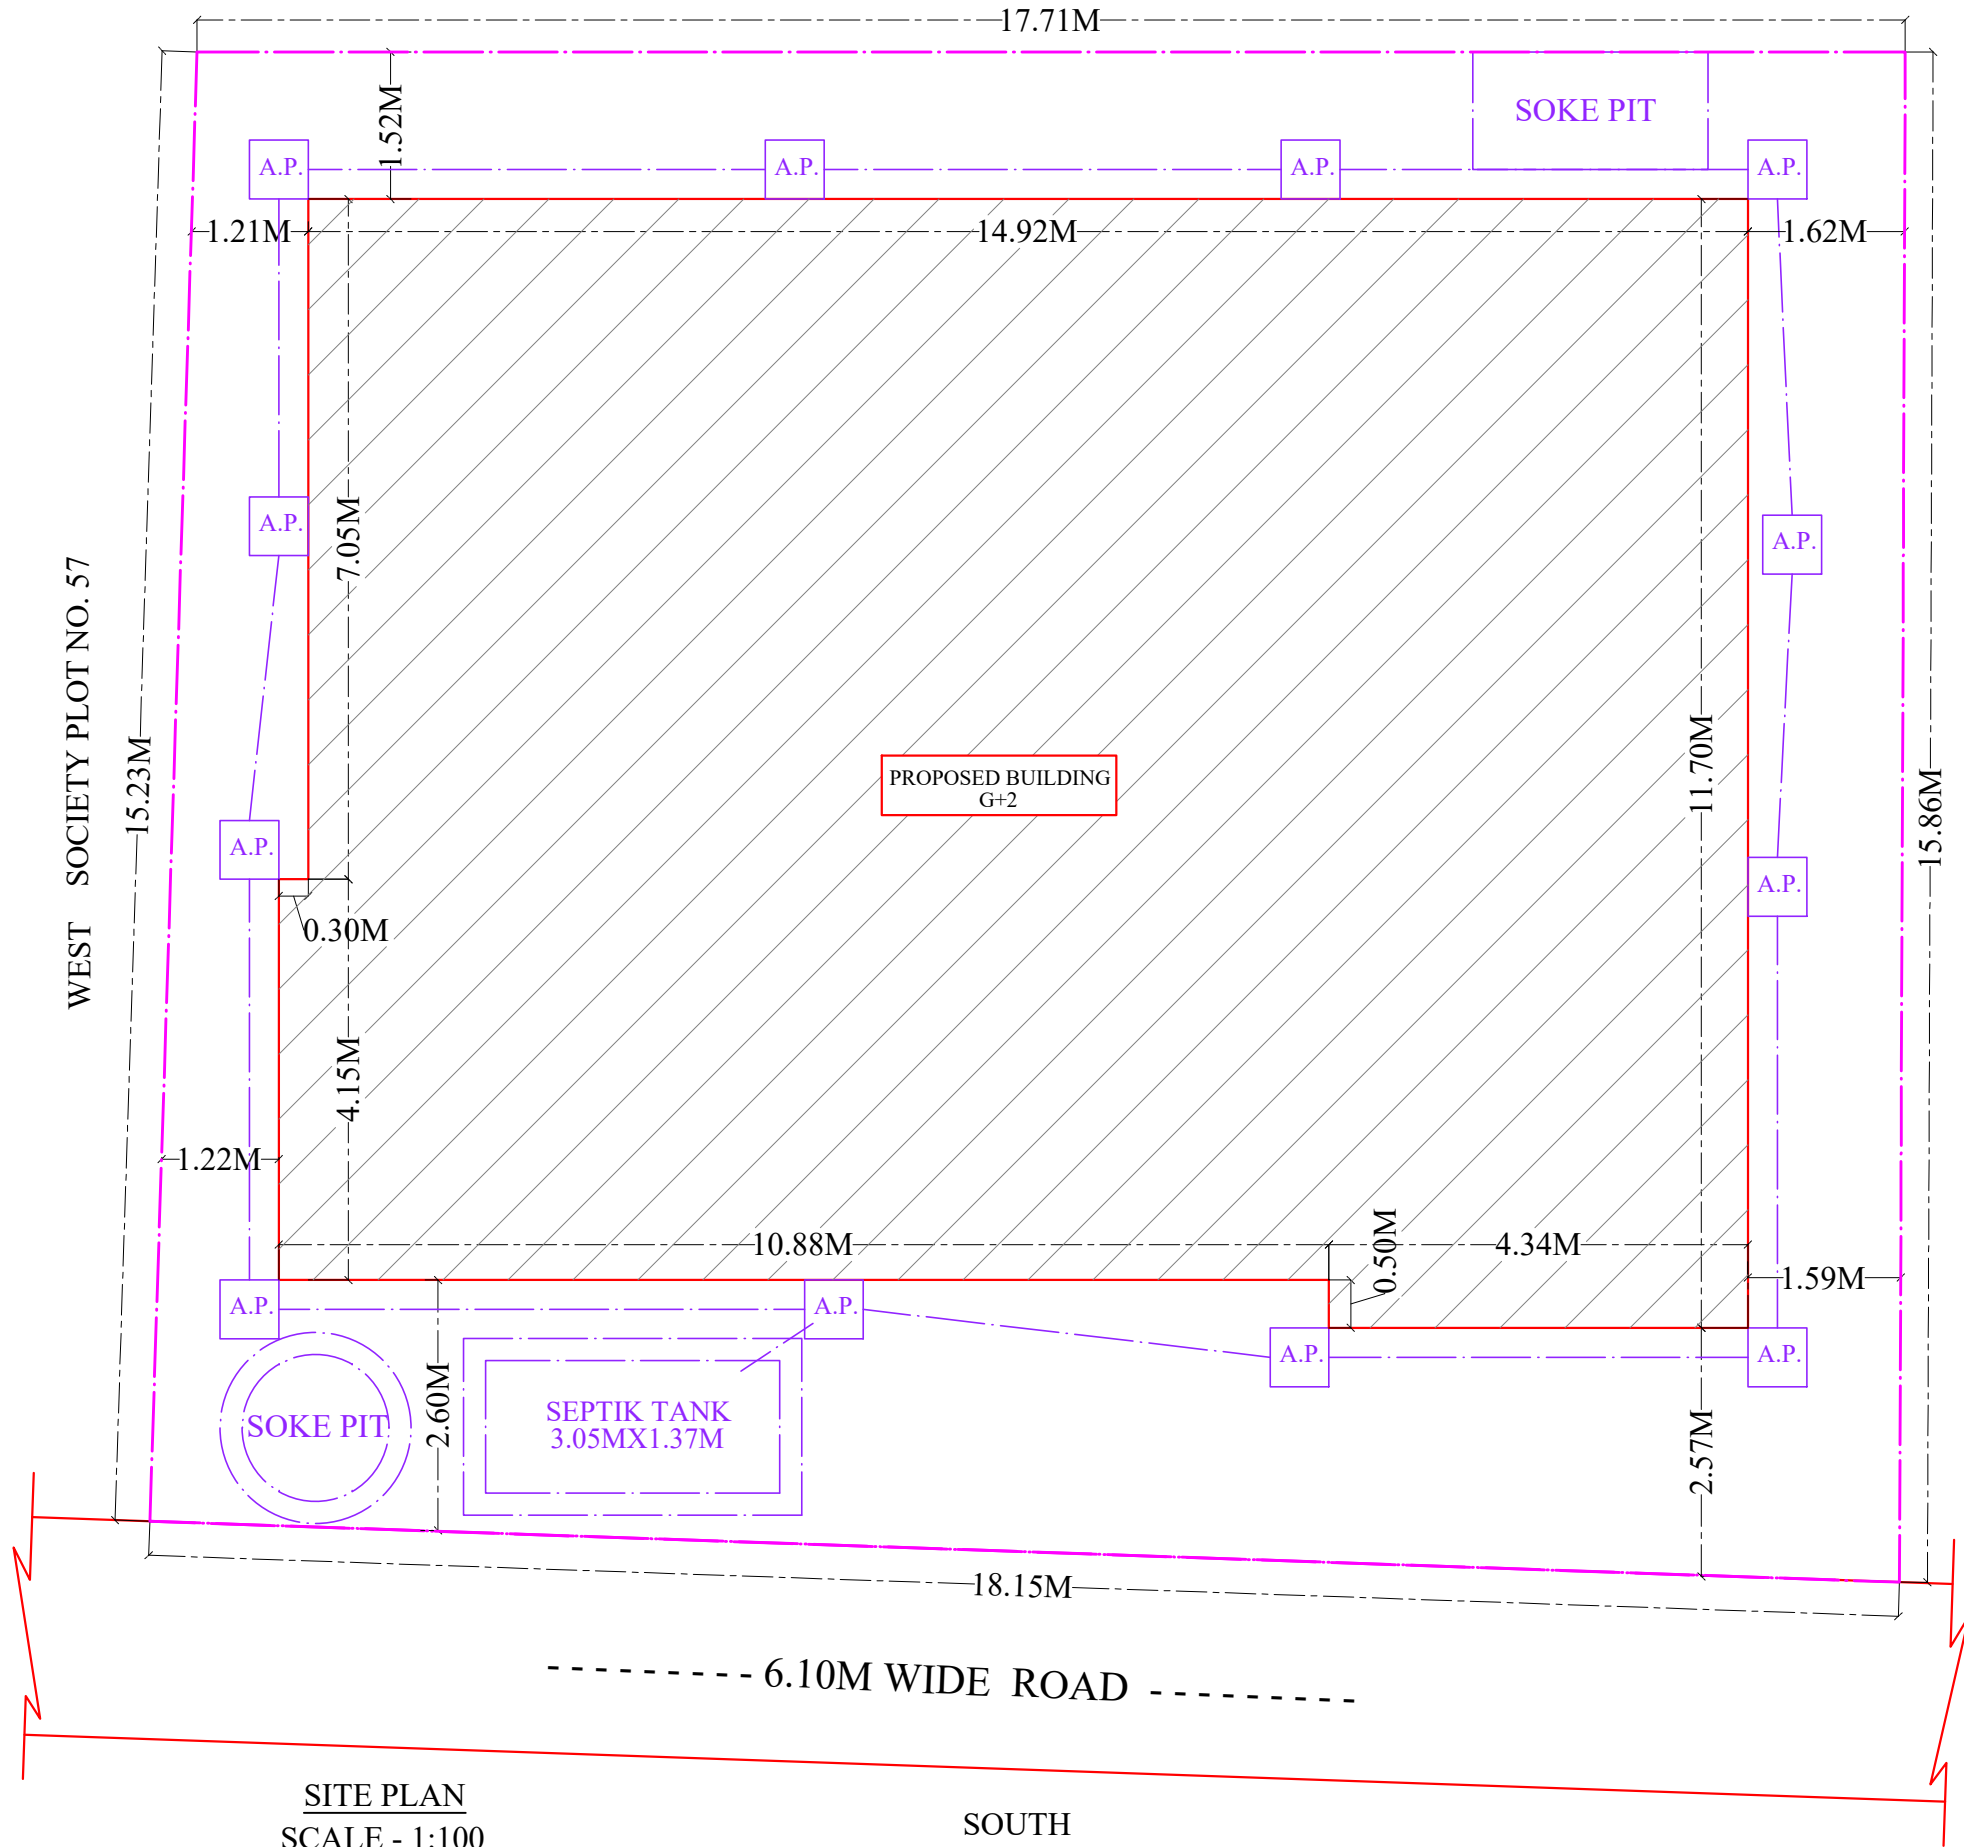

NORTH SOCIETY BOUNDARY WALL

SITE PLAN
SCALE - 1:100

SOUTH