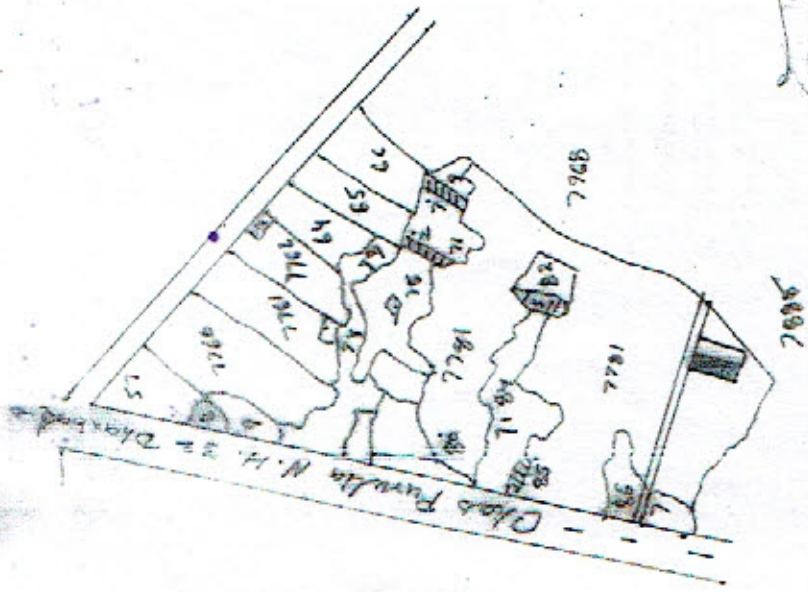

A Part plan of Land in Mouza - Chas  
 Thana - Chas Thana No.30 Dist.  
 Bokaro, (Jharkhand)

Scale- 1"=330'

Schedule of Land mark "C"			
Khata No.	Plote No.	Out of Area	
		A	D
733	7781	-	4.62Dec
Total area - 4.62Dec			

Vendor - Smt. Hirawati Devi W/O Sri  
 BiBhuti Narayan Twari of Chas P.S.  
 - Chas Dist. Bokaro

----- 15 Ft. Wide Road -----

Vendee - Sri Bhola Prasad Keshri  
 S/O Durga Prasad Keshri At.  
 B.M.P. Camp Or. No. 102 B.S. City  
 Dist. Bokaro