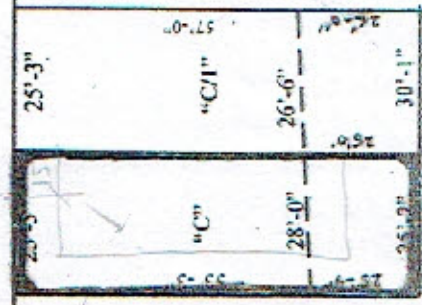

Vendee - Sri Bhola Prasad Keshri
S/O Durga Prasad Keshri At.
B.M.P. Camp Or. No. 102 B.S. City
Dist. Bokaro

Self Attested

बिनाद देव अ
विंशती तवारी

True copy
verified by
Bhishma
Das

निम्नोक्त