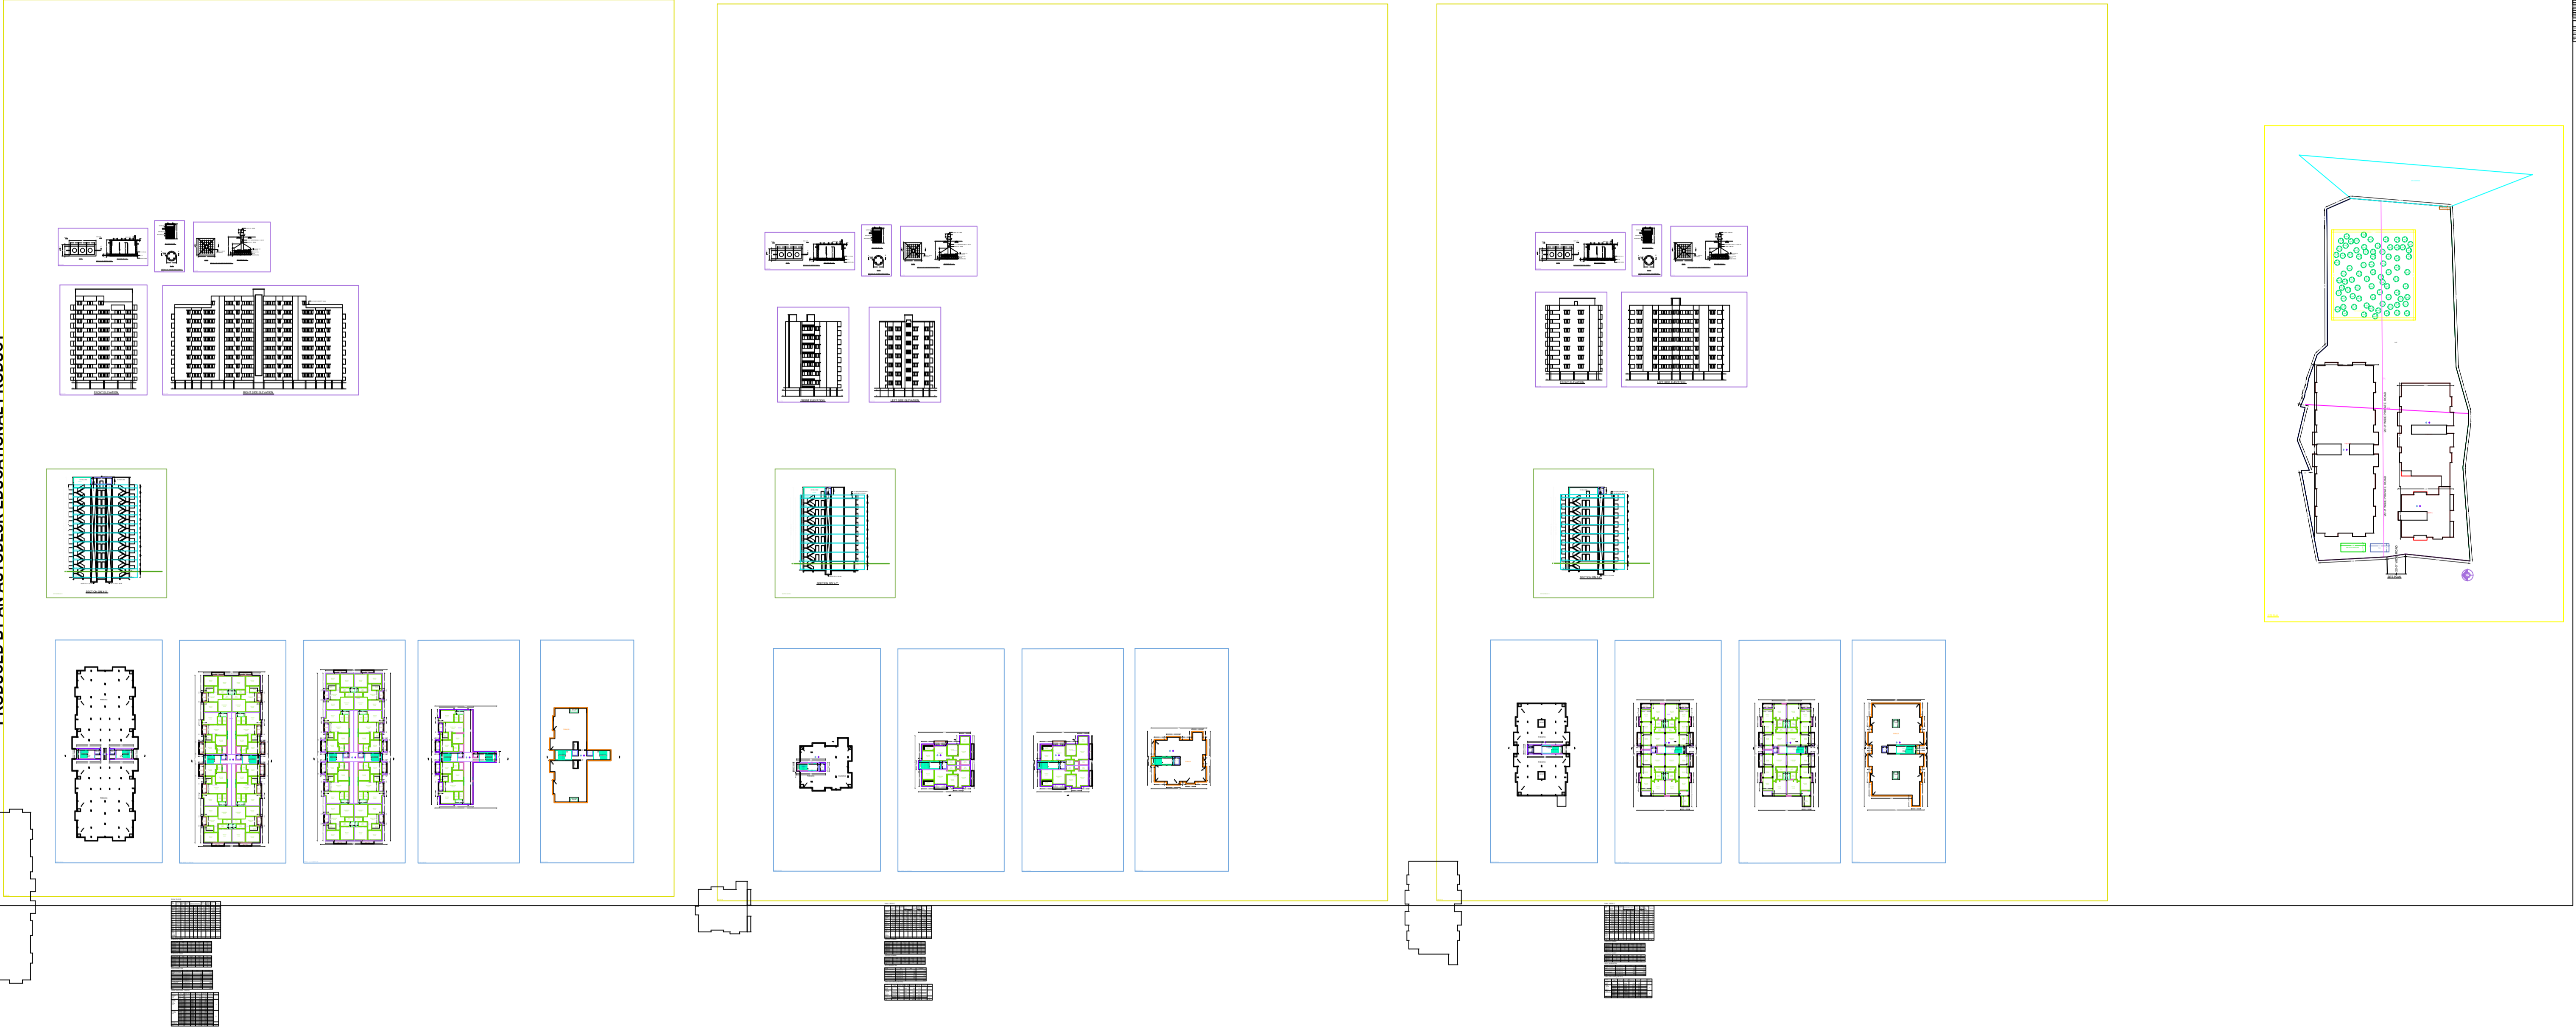

PRODUCED BY AN AUTODESK EDUCATIONAL PRODUCT

PRODUCED BY AN AUTODESK EDUCATIONAL PRODUCT