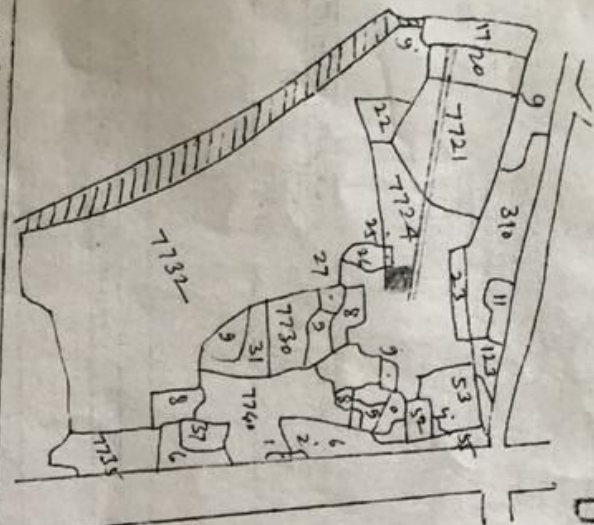

A Part Plan of Mouza Chas Sheet No-6  
 Thana Chas No 30 Paragona Khaspel  
 Dist - Bokaro Scale 1" = 330'

Schedule of Land A			
Khata No	Plot No	Out of Area	
		A	D
752	7724	-	4 $\frac{3}{4}$
Total Area -		4 $\frac{3}{4}$	

Chas Main Road To Jodhadimores

13. X. 12

Details of Area Schedule A Dimer Cate  
 with Red Line With Red Colour in This Map

Rita Kumari

True Copy  
 Traced by  
 Anand  
 Chas Bokaro