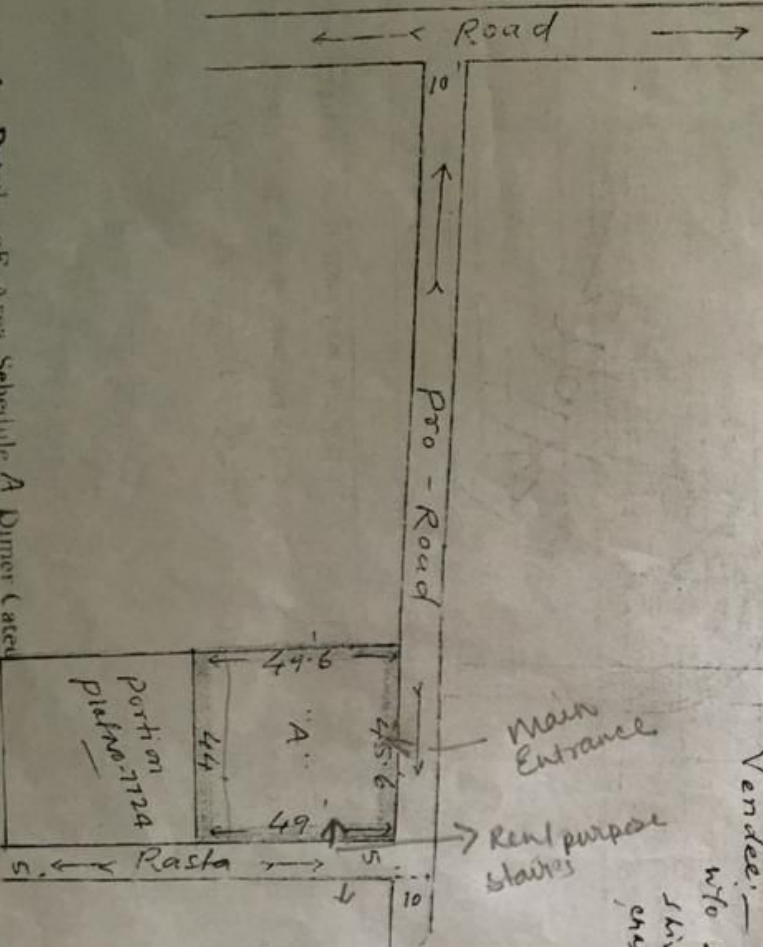

A Part Plan of Mouza Chas Sheet No-6  
 Thana Chas No 30 Paragona Khaspel  
 Dist - Bokaro Scale 1" = 330'

Schedule of Land A			
Khata No	Plot No	Out of Area	
		A	D
752	7724	-	4 $\frac{3}{4}$
Total Area -		4 $\frac{3}{4}$	

Chas Main Road To Jodhadimores

13. X. 12

Details of Area Schedule A Dimer Cate  
 with Red Line With Red Colour in This Map

Rita Kumari

True Copy  
 Traced by  
 Anand  
 Chas Bokaro