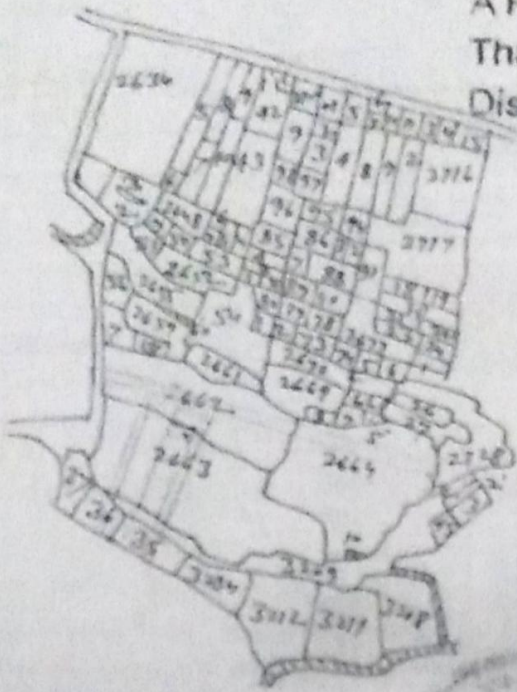

A Part Plan of Mouza Chas Sheet No-3
 Thana Chas No 30 Pargana Khaspel
 Dist- Bokaro Scale 1" = 330

Schedule of Land AD-18			
Khata No.	Plote Nr	Out of Area	
		A	D
743	2662	-	0.10
743	2663	-	3.90
Total Area -			4.00

RE:- Details of Area Schedule. Color Coded
 With Red Line and Red Color in This Map

Handwritten signature and date in the bottom right corner.