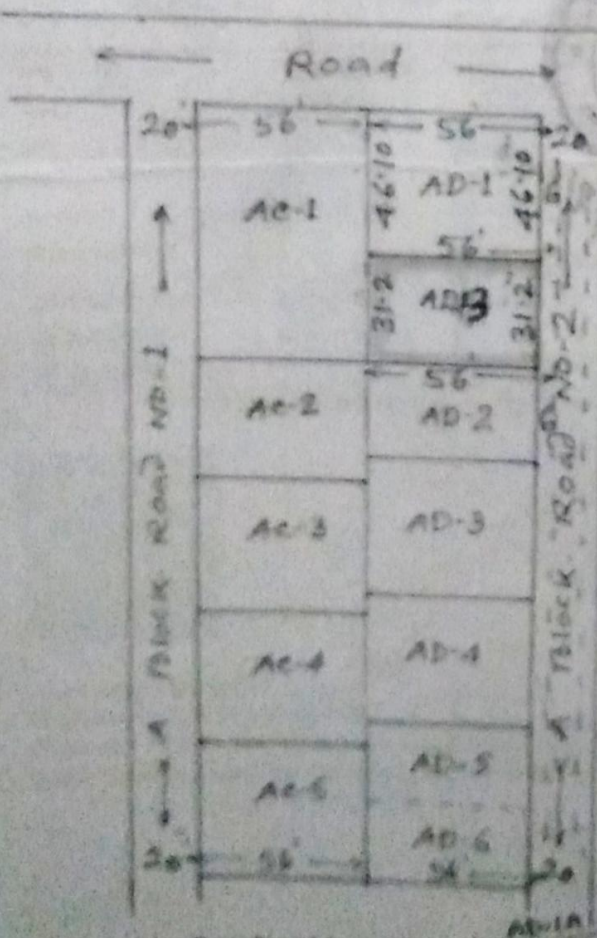

Vender:- Smt. Anku Singh
W/O Karan Kumar Singh
At- Rana Pradal Nager
Chas, P.S.- Chas, Bokaro.

जनिशक्ति
2/4/2020

RE:- Details of Area Schedule. Color Coded
With Red Line and Red Color in This Map

Handwritten signature and date in the bottom right corner.