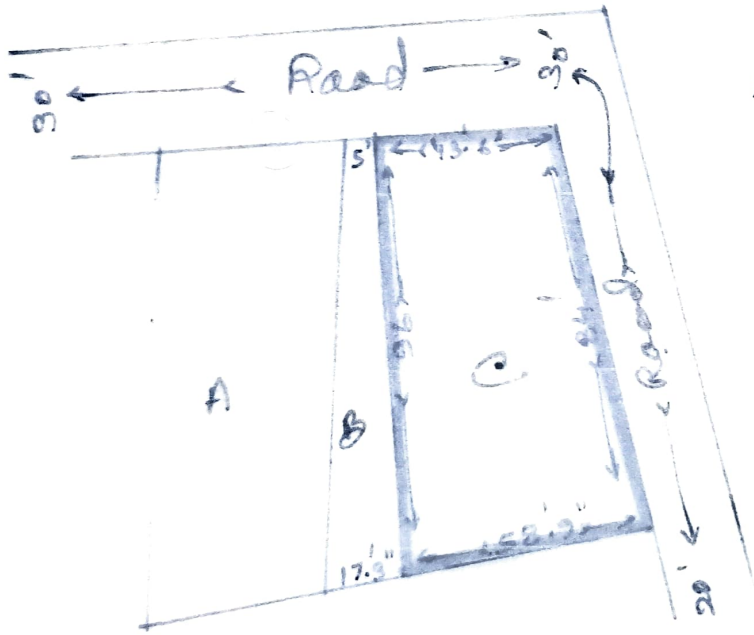

A part plan of mouza Chas sheet No 1 Thana Chas No. 30
 Pergama Khasel, Dist. Bokaro. (Jharkhand)

Scale. 1" = 330' = 100

Schedule of land Red clear		
Khas. m	Plot m	Area
172	773	10 1/2 B
Total Area 10 1/2 B only		

Omprakash R. Rana

v.B → Details of area schedule of land e.m.p. True Copy
 Daimar filed with red line with Red Traced by
 clear in this map. Amin
 [Signature]