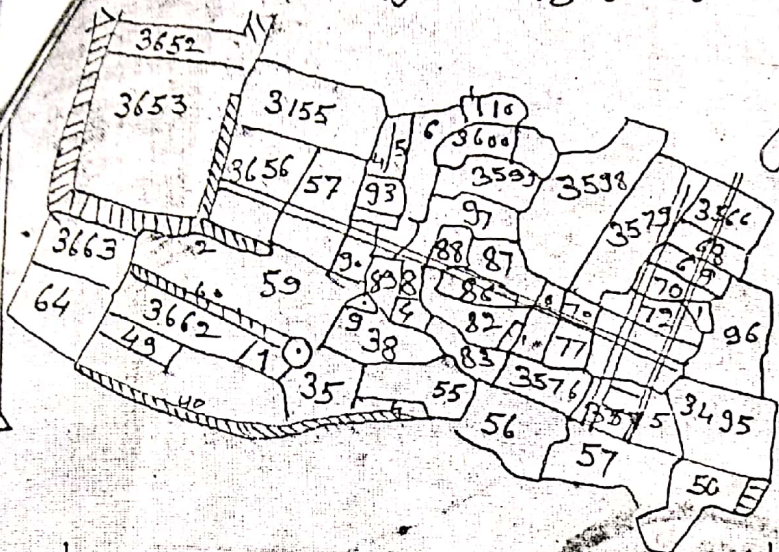

A part plan of Munga. Char sheet: 3
 Thana char no: 30 parjona khasra
 Dist Bheara Sate. 1" 33'

Charland

Schedule of Lands K/132		
Khasra	Plot	Area
724	3525	4-13 1/4

Vander
 Jyoti Jai etc.
 Buyer to land

Meas. Kailash Bhas.
 Char &
 Char land

Vander Jai Nirmala
 Jyoti Jai Nirmala
 Shri. B. B. B.
 Feb. 18 2000
 Jyoti

उपरोक्त क्षेत्र
 161412