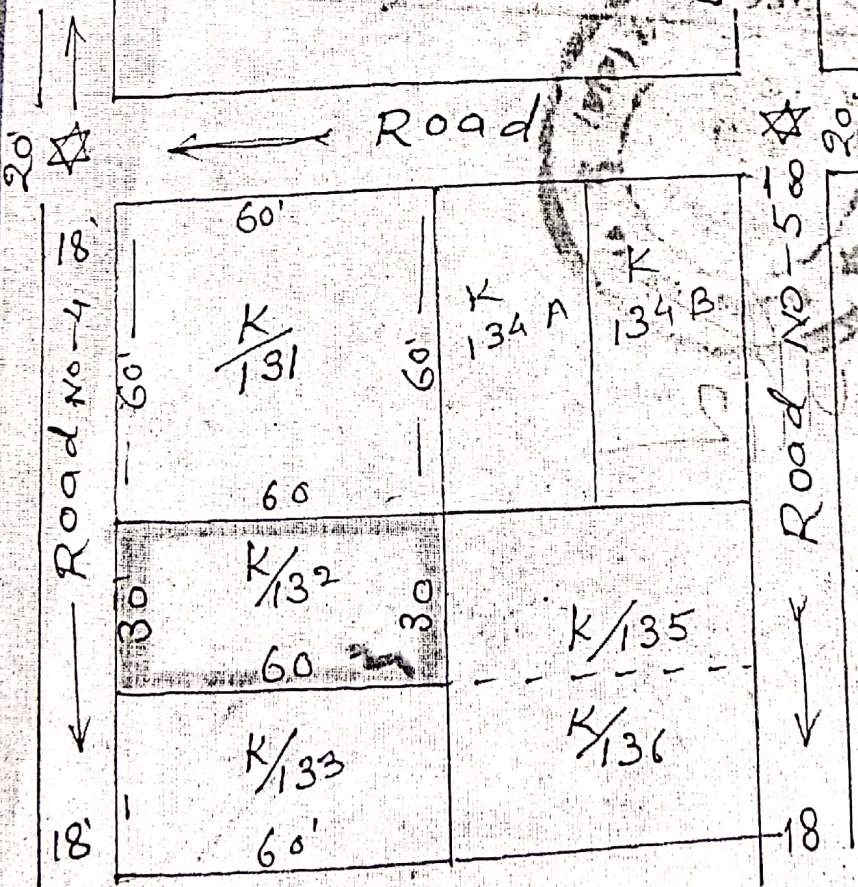

A part plan of Munga. Char sheet: 3
 Thana char no: 30 parjona khasra
 Dist Bheara Sate. 1" 33'

Charland

Schedule of Lands K/132		
Khasra	Plot	Area
724	3525	4-13 1/4

Vander
 Jyoti Jai etc.
 Buyer to land

Meas. Kailash Bhas.
 Char &
 Char land

Vander Jai Nirmala
 Jyoti Jai Nirmala
 Shri. B. B. B.
 Feb. 18 2000
 Jyoti

उपरोक्त क्षेत्र
 161412