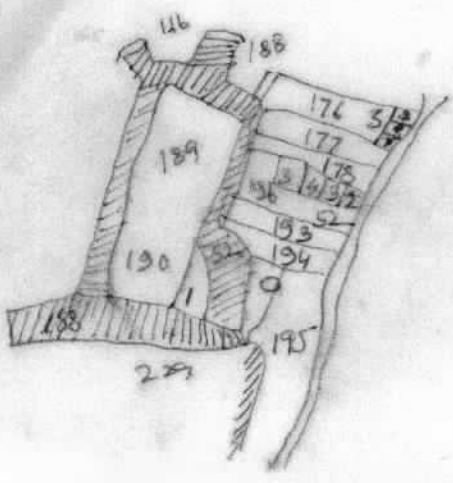

A part plan of Mauza chas sheet no 1 Thana no 30 Thana  
 Chas District Bakro. (Jharkhand)

Scale 1" = 330'

Schedule of land Revenue		
Wing	Plot no	Area
307	189	2.2
	190	
Total Area	191	Being
	187	only

Vender - Dhiresendra Ko fardas  
 of Muktis Naha fardas  
 of HD/15 City Center  
 Sector IV B.S. City

Vender 1. Anil Kumar fardas  
 2. Manoj Ko. fardas  
 3. Manoj Ko. fardas  
 4. Bal Kishore fardas  
 of 80 no 4HE-1 fardas  
 Black Road No 05  
 Basti Bihar Phase  
 Chisachas chas  
 Dist Bakro

Manoj Kumar Pandey  
 Renu Pandey

True Copy  
 Taped by  
 Himanshu  
 Chas  
 Bakro