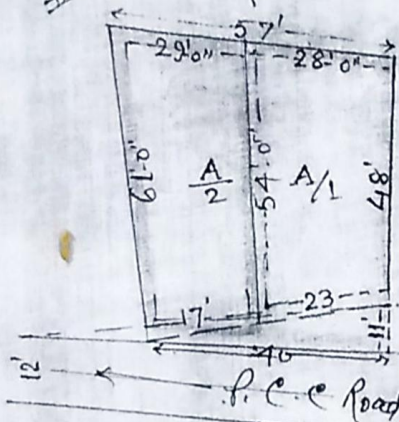

A Part Plan of Land. in Mouza -  
Chas. Sheet No-4. Thana. Chas.  
Thana No-30, Pargana-Khaspel-  
Dist - Bokaro - (Jharkhand)  
 Scale - 1" = 330'

Schedule of Land <sup>As</sup> Mark				
Khata No	Plot No	Out of area.		
		A	D	D.
329	6374	-	06	03 dec
Total area for sale				03 dec