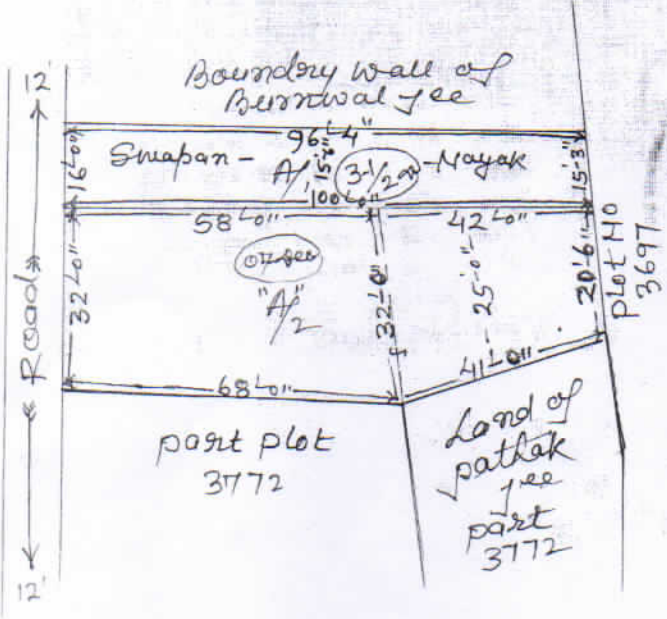

A Part Plan of Mouze-Chas  
 Sheet No 4 Thana No-3  
 Thana. Chas, Pargana  
 Khaspel, Dist- Bakara  
 Scale 1" = 330'

Schedule of Land & Mark			
khata No	plot No	cut of purchase Area	for sale Area
66	3772	08	07 <sup>a</sup>

Details of Schedule - Mark  
 3087's 2t Area Shown in Colour

Vendor - Sri prahlad  
 Chandra Nayak & Shakti pada Nayak  
 of Chas, Dist- Bakara

*Pranab Chandra Nayak*  
 6/7/08

Vendee:- Srimatya Dhuge Dehya  
 W/o Late Dhonorjay Das  
 of Chas. Dist- Bakara