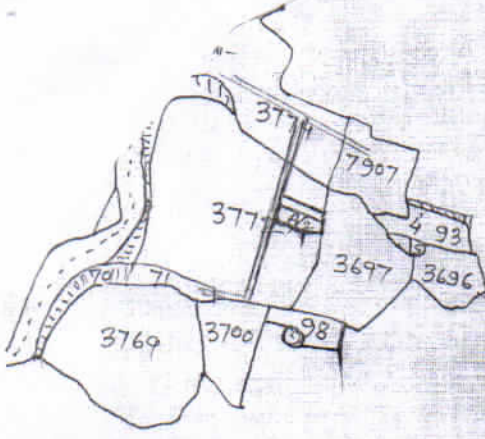

A Part Plan of Mouze-Chas  
 Sheet No 4 Thana No-3  
 Thana. Chas, Pargana  
 Khaspel, Dist- Bakara  
 Scale 1" = 330'

Schedule of Land & Mark			
khata No	plot No	cut of purchase Area	for sale Area
66	3772	08	07 <sup>a</sup>

Details of Schedule - Mark  
 3087's 2t Area Shown in Colour

Vendor - Sri prahlad  
 Chandra Nayak & Shakti pada Nayak  
 of Chas, Dist- Bakara

*Pranab Chandra Nayak*  
 6/7/08

Vendee:- Srimatya Dhuge Dehya  
 W/o Late Dhonorjay Das  
 of Chas. Dist- Bakara