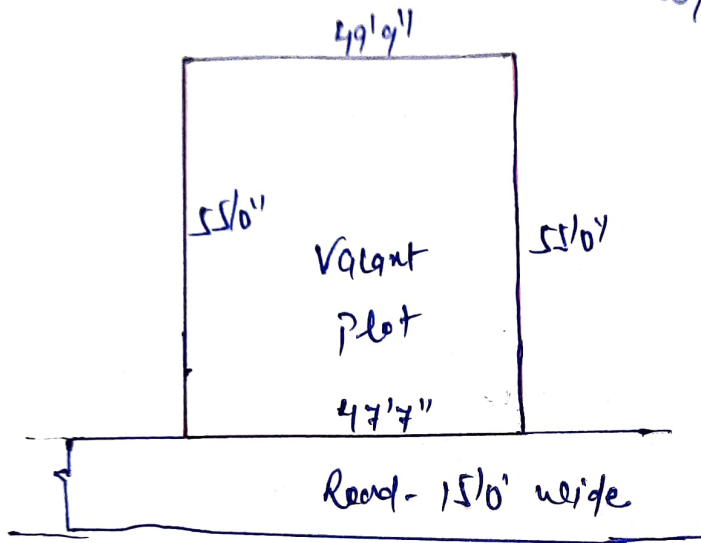

स्केच प्लान ऑफ प्रोपोजेड साईट
Sketch plan of proposed site

Plot No = 405
Plot No - 6909
Area = 60

Owner -

.MANISHA SINGH
w/o DIWAKAR SINGH
KUNWAR SINGH COLONY
CHAS, BOHARO (SHARHAR)

High Tension wire Not available near the site
Road = PCC Road (15'0 wide)