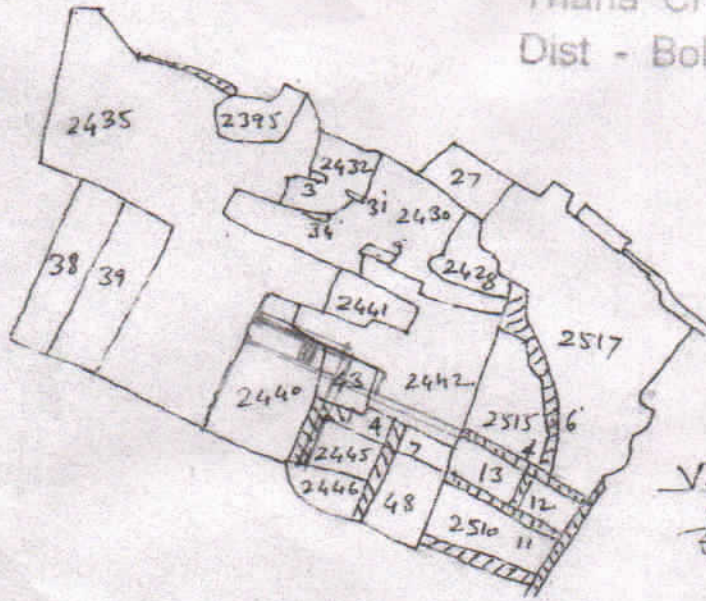

A Part Plan of Mouza Chas Sheet No. 3  
 Thana Chas No 30 Pangona Khaspel  
 Dist - Bokaro Scale 1" = 330'

Schedule of Land A <sub>2</sub>			
Khata No	Plote No	Out of Area	
		A	D
666	2440	-	2.29
Total Area -		2.298cc (only)	

Vended: Sabeshulen mahit  
 s/o late Bistu mahit  
 at chirachas, Bokaro.  
 - and others

Vendee s/o Asha devi  
 w/o s/o Nagendra Pr  
 Gupta at sugal  
 gate, Hating, Lalra  
 Khanda, B.S. city.  
 (2) s/o Nagendra Pr  
 Gupta s/o s/o Bhagwa  
 Gupta - do -

श्री अशु देवी  
 गुप्ता

Details of Area Schedule A<sub>2</sub> Dated  
 with Red Line With Red Colour in This Map

This Copy  
 Passed by  
 Amm  
 Chas B. K. 10

आशा देवी Gupta