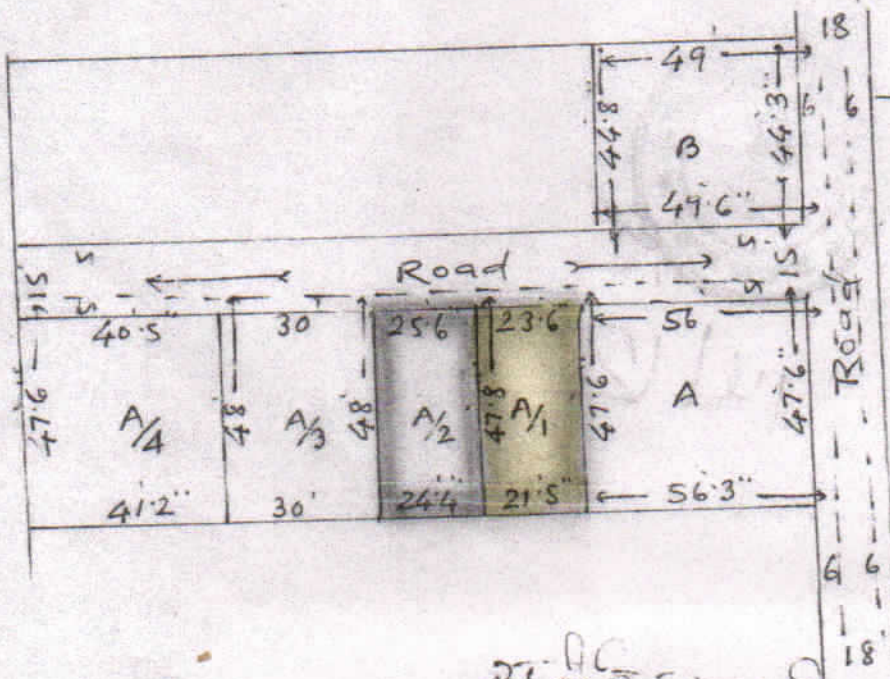

Vendee s/o Asha devi
w/o s/o Nagendra Pr
Gupta at sugal
gate, Hating, Lalra
Khanda, B.S. city.
(2) s/o Nagendra Pr
Gupta s/o s/o Bhagwa
Gupta - do -

श्री अशु देवी
गुप्ता

Details of Area Schedule A₂ Dated
with Red Line With Red Colour in This Map

This Copy
Passed by
Amm
Chas B. K. 10

आशा देवी Gupta