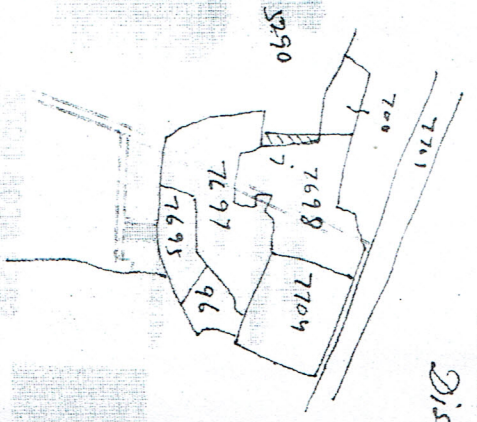

A Part Plan of Mouza. Chas sheet no. 6
 Thana - Chas no. 30 Palayama - Khasra
 Dist - Bokaro. Scale 1" = 330'

Schedule of Land 'A'				
Khata No	Pote No	Out of Area		
		A	D	
108	5290	-	5	
Total Area				5

Chas Bokaro

Manoj Kumar
 14/10/2015

Details of Area Schedule 'A' Dimer (area
 with Red Line With Red Colour in This Map

True copy
 Traced by
 Chas
 Bokaro