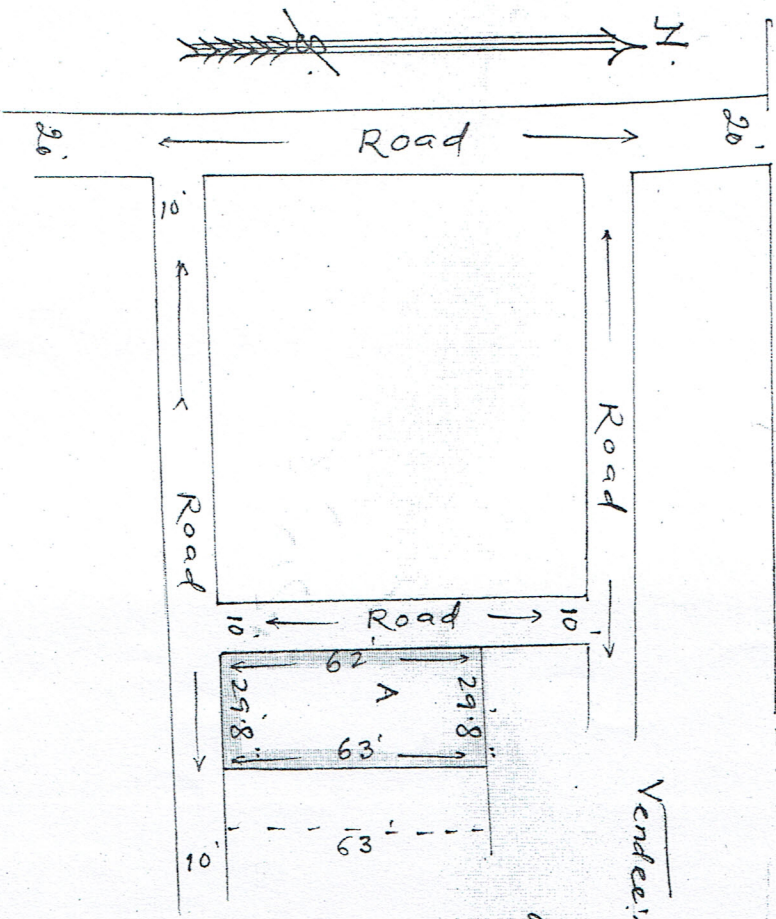

A Part Plan of Mouza. Chas sheet no. 6
 Thana - Chas no. 30 Palayama - Khasra
 Dist - Bokaro. Scale 1" = 330'

Schedule of Land 'A'				
Khata No	Pote No	Out of Area		
		A	D	
108	5290	-	5	
Total Area				5

Chas Bokaro

Manoj Kumar
 14/10/2015

Details of Area Schedule 'A' Dimer (area
 with Red Line With Red Colour in This Map

True copy
 Traced by
 Chas
 Bokaro