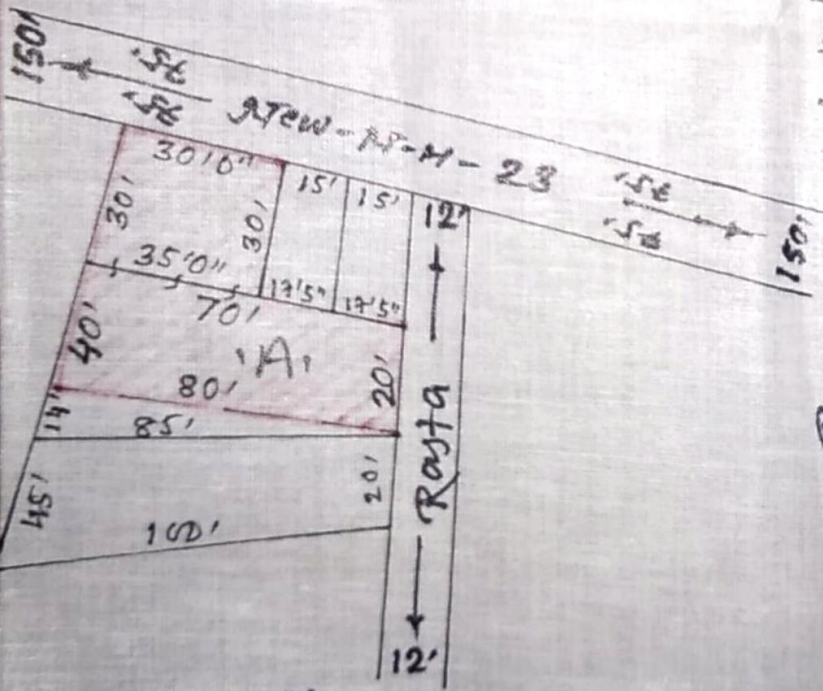

Part Plan of Mouza - Telidih Thana - No. 34
Pargana - Khaspel Ps. chas, Dist, Bokaro, (Jharkhand)

scale 15" inch = 1 mile

schedule of land - 1A,		Area -	
khata- NO,	plot- NO,	A,	'D,
31:	1228	-	7.506

VENDOR:- Smt. Hingli Mahanti
D/o, Late Jagu Mahanta,
At, Saray taid - Ps,
Tandi Dist, Bokaro,
Telidih - Ps. chas, Dist, Bokaro,

VENDEE:- Smt. Rengtu Mahanti
S/o, Late Jagu Mahanta,
at, Telidih - Basti Ps, chas,
Dist, Bokaro, (Jharkhand)

Boundary:-
N-S = New-N-H 23, 150'
S-S = Part Plot No, 1228
E-S = 12'0" Rasta - S, Subas, Mahanti
W-S = Survey Plot No, 1229

NB:- details of area schedule 1A, demarcated with red line with red color in this map

True copy
Trace of khat
Abdul Ansari
Munim
Chas, Bokaro,