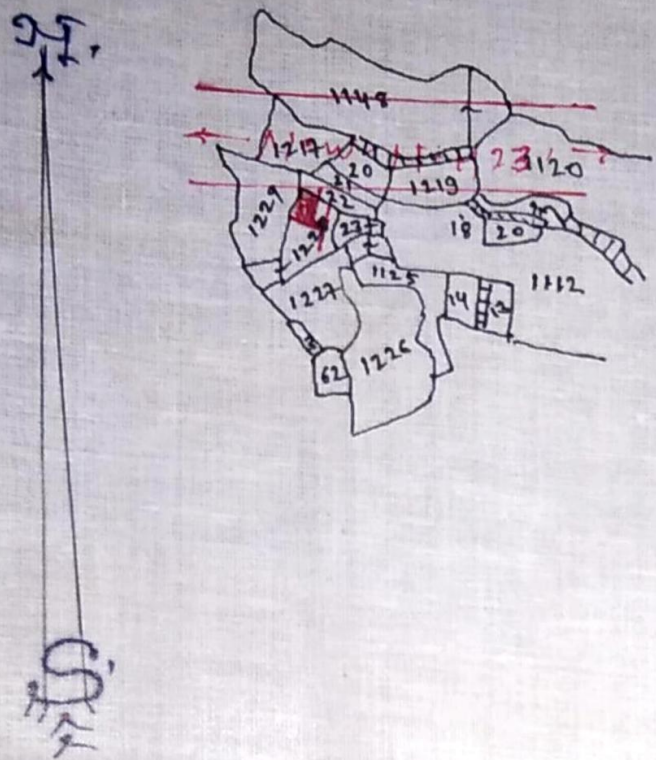

Part Plan of Mouza - Telidih Thana - No. 34
Pargana - Khaspel Ps. chas, Dist, Bokaro, (Jharkhand)

scale 15" inch = 1 mile

schedule of land - 1A,		Area -	
khata- NO,	plot- NO,	A,	'D,
31:	1228	-	7.506

VENDOR:- Smt. Hingli Mahanti
D/o, Late Jagu Mahanta,
At, Saray taid - Ps,
Tandi Dist, Bokaro,
Telidih - Ps. chas, Dist, Bokaro,

VENDEE:- Smt. Rengtu Mahanti
S/o, Late Jagu Mahanta,
at, Telidih - Basti Ps, chas,
Dist, Bokaro, (Jharkhand)

Boundary:-
N-S = New-N-H 23, 150'
S-S = Part Plot No, 1228
E-S = 12'0" Rasta - S, Subas, Mahanti
W-S = Survey Plot No, 1229

NB:- details of area schedule 1A, demarcated with red line with red color in this map

True copy
Trace of khat
Abdul Ansari
Munim
Chas, Bokaro,