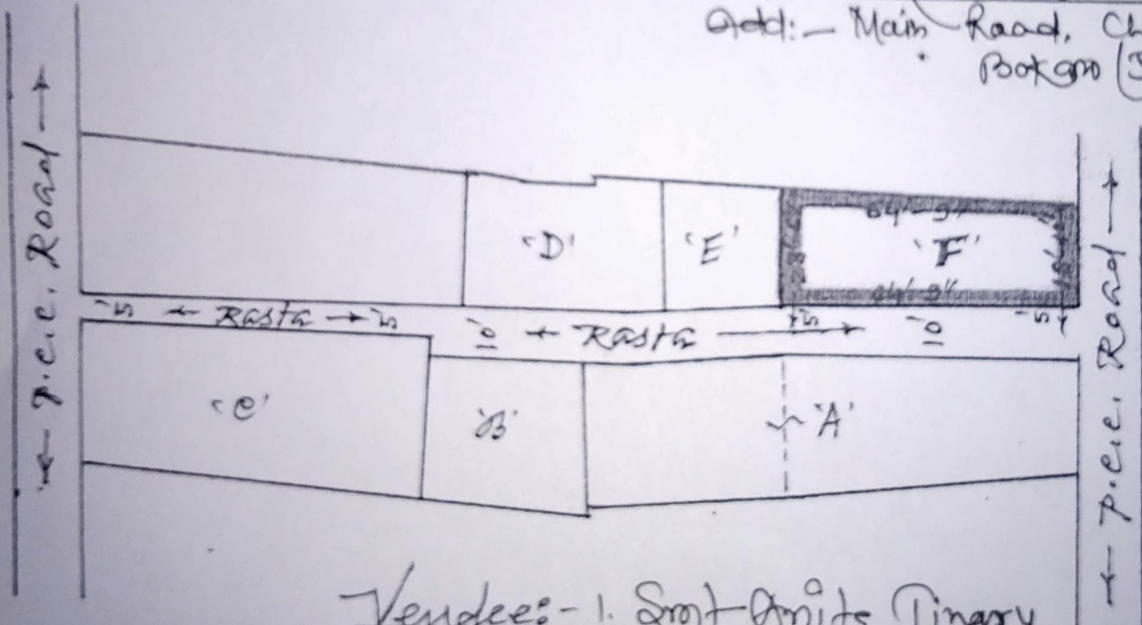

A part plan of Mouza-chas, Thana No-30,  
 Pargana-Khaspel, P-s-chas, Dist-Bokaro,  
 Scale-16" inch = 1 mile

Schedule of Land - "F"			
Khata NO	Plot NO	out of Area	
		A.	Decimal.
405	6902	-	3.11

Vender: - 1. Sri Kishan Dutt  
 2. Malay Dutt  
 3. Gurupad Dutt s/o -  
 Late Sita Ram Dutt  
 Add: - Main Road, Chas  
 Bokaro (Shorhan)