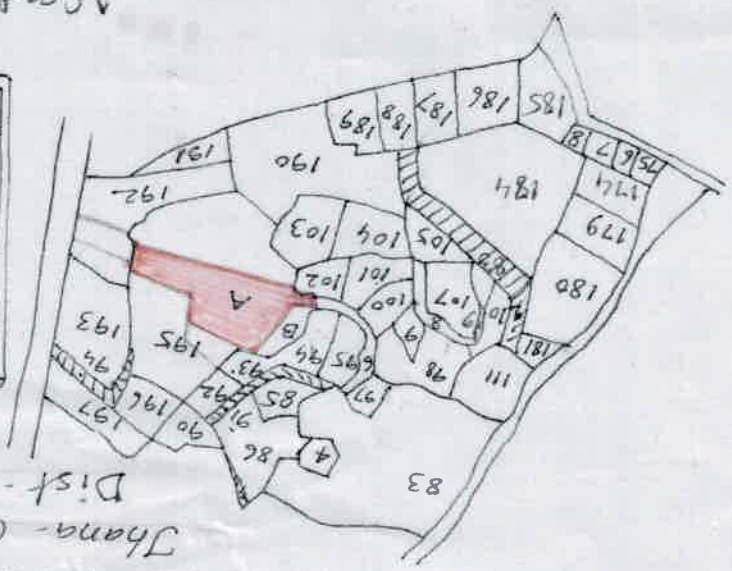

A Part Plan of Mouza - Bemudih sheet no -
 Thana - Ghas no - 29 Paragana - Khaspel
 Dist - Bakara. Scale 1" = 330 ft.

Schedule of Land - (A)

New Khata No.	Old Khata No.	Old plot No.	Area.	Out of area.	
				A	B
43	400	12	195	179	-
"	401	"	"	"	59.66
"	451	"	"	"	"
"	419	"	"	"	59.66

Total area: -

Needful, Si Bemudih Khata no 12 to take
 Some more plot to add and
 Bemudih Chugra Bazaar.

Value: in Pagaru Bemudih
 before recording
 at Bazar Bemudih

NB: Details of Area Schedule - Dimar Cated
 With Red Line With Red Colour In This Map