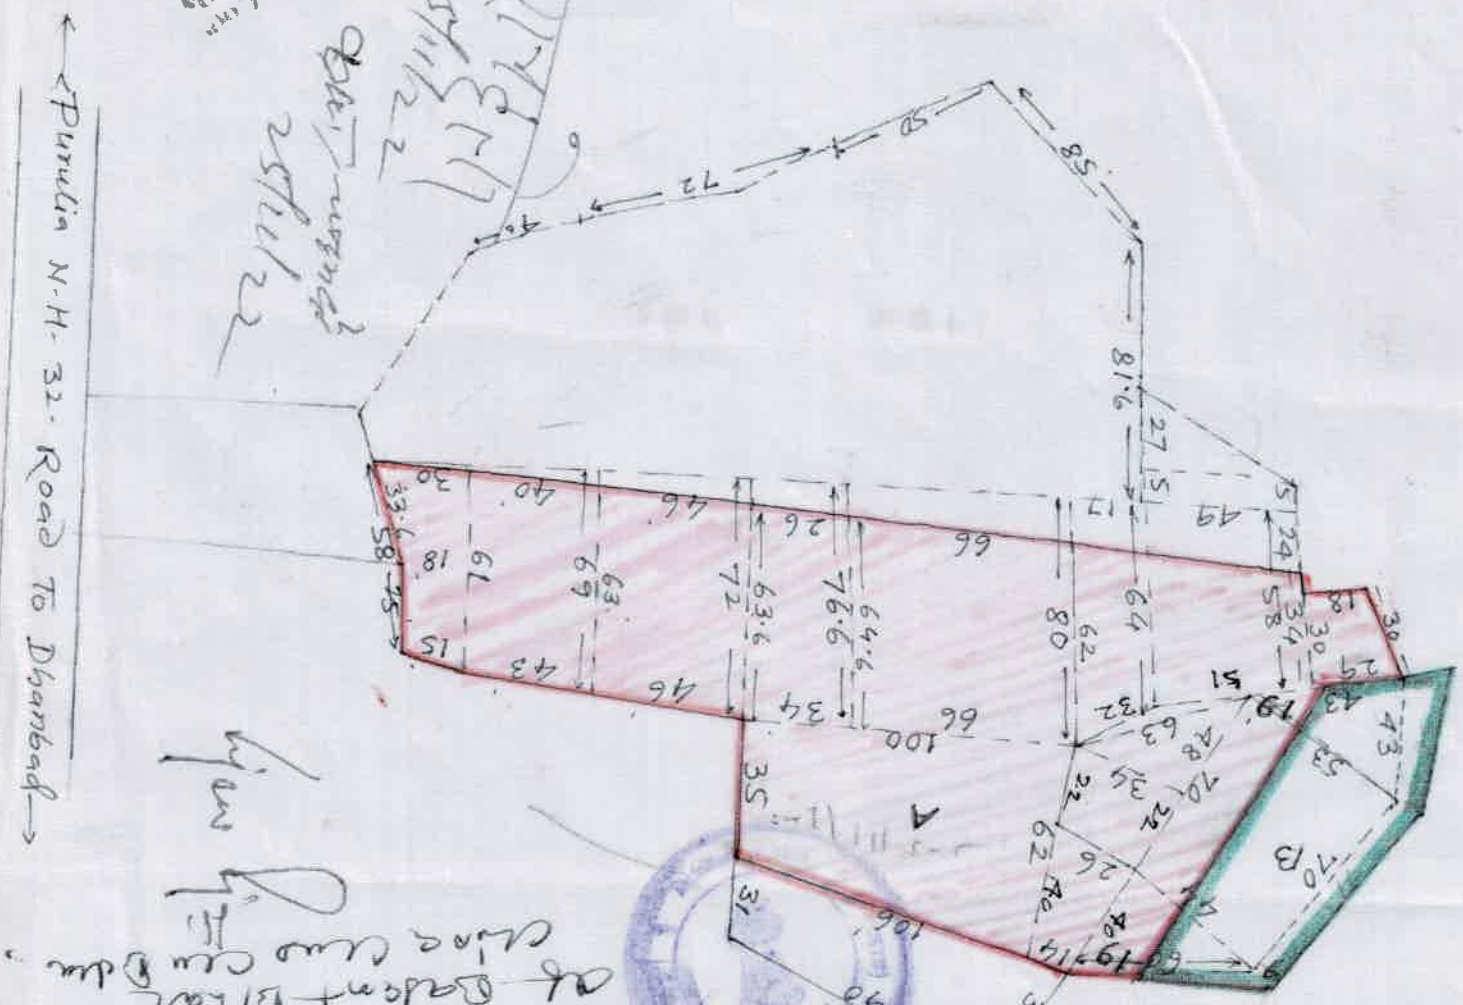

A Part Plan of Mouza - Bemudih sheet no -
 Thana - Ghas no - 29 Paragana - Khaspel
 Dist - Bakara. Scale 1" = 330 ft.

Schedule of Land - (A)

New Khata No.	Old Khata No.	Old plot No.	Area.	Out of area.	
				A	B
43	400	12	195	179	-
"	401	"	"	"	59.66
"	451	"	"	"	"
"	419	"	"	"	59.66

Total area: -

Needful, Si Bemudih Khata no 12 to take
 Some more plot to add and
 Bemudih Chugra Bazaar.

Value: in Pagaru Bemudih
 before recording
 at Bazar Bemudih

NB: Details of Area Schedule - Dimar Cated
 With Red Line With Red Colour In This Map