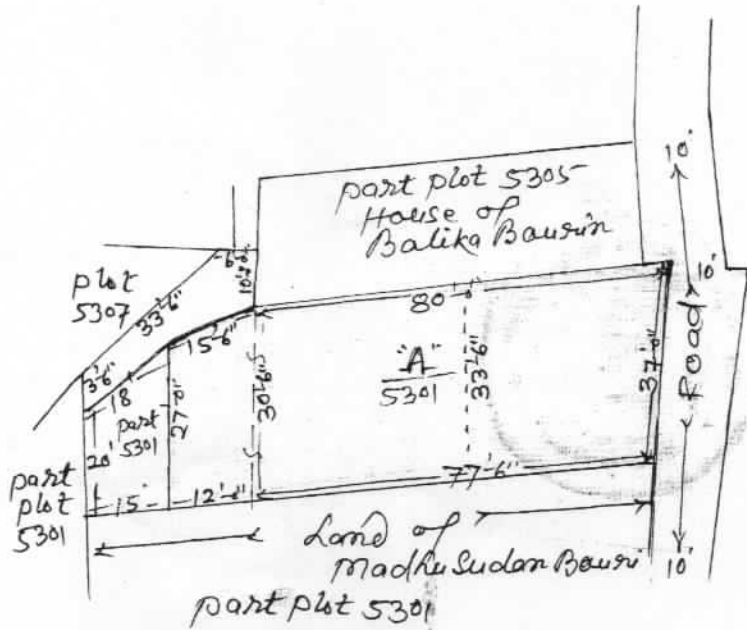

Schedule of Land A Mark				
Khata No	Plot No	Out of purchased Area		for sale Area
		A	D	A
200	5301		07	07.00 ac only

Details of Schedule A mark Area shown red colour

①

Vendor: ① Sri Ram Narayan gupta s/o late Laxmi Charan gupta of Chas

(Back side of Mahavir Chawk)

② Smt - Dist - Bakaro
Sri Ram Narayan gupta s/o

२१/११/२००७
१-७-०७

दाता देवी