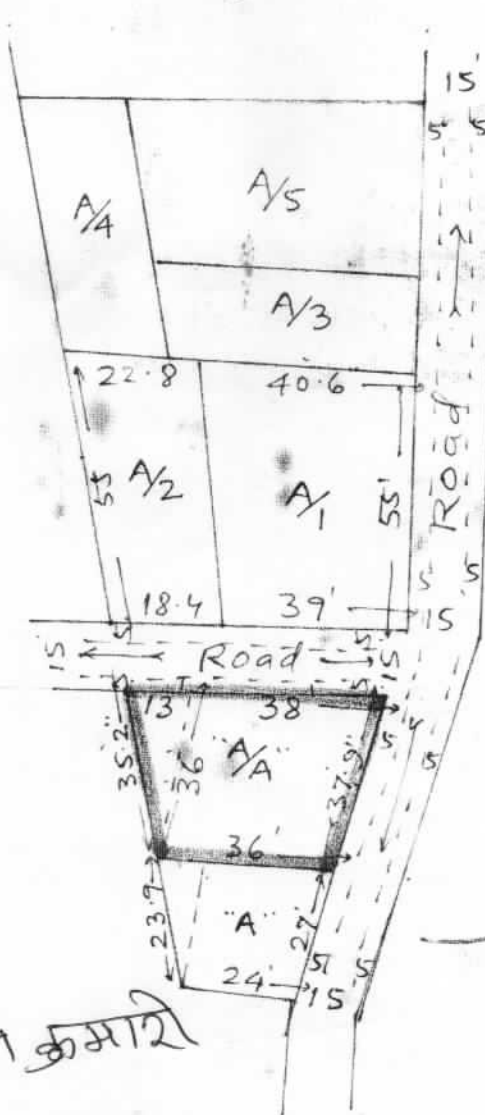

Vendee:- Mala Kumari w/o Ajit
Kumar das At Lalpur, P.S
Chandankiyari, Bokaro

Md. Sagir -
20/01/17

माला कुमारी

13- Details of Area Schedule Dimer (at)
w/ Red Line With Red Colour in This Map.

True Copy
Traced by
Dabho
1/10/17