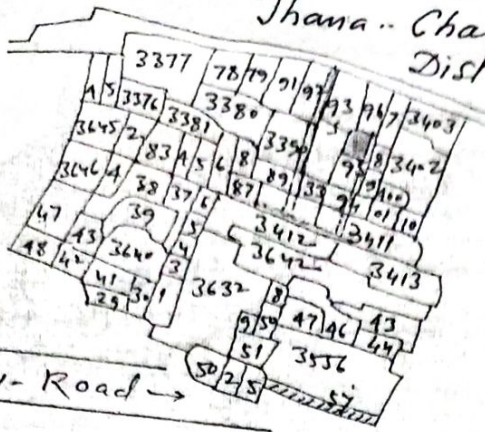

A Part Plan of Mouza - Chas sheet No-3.
 Thana - Chas No-30 Paragona - Khaspel.
 Dist - Bokaro. Scale 1" = 330'

Schedule of Land K/87M			
Khata No	Mots	Out of Area	
		A	Dec
662	3395	-	6 3/4
Total Area -		6 3/4	

See only

Vender:- Sri Ramdas Laha
 S/o Late Rakho Hari
 Laha at Chas
 Bokaro.

Vendee:- Sant Rinki Singh
 w/o Dimesh Singh of
 Bihar Colony Chas, Bokaro.

Quoted as

K/87M
 NB: Details of Area Schedule...
 1st Hand Lane With Red Colour in This Map