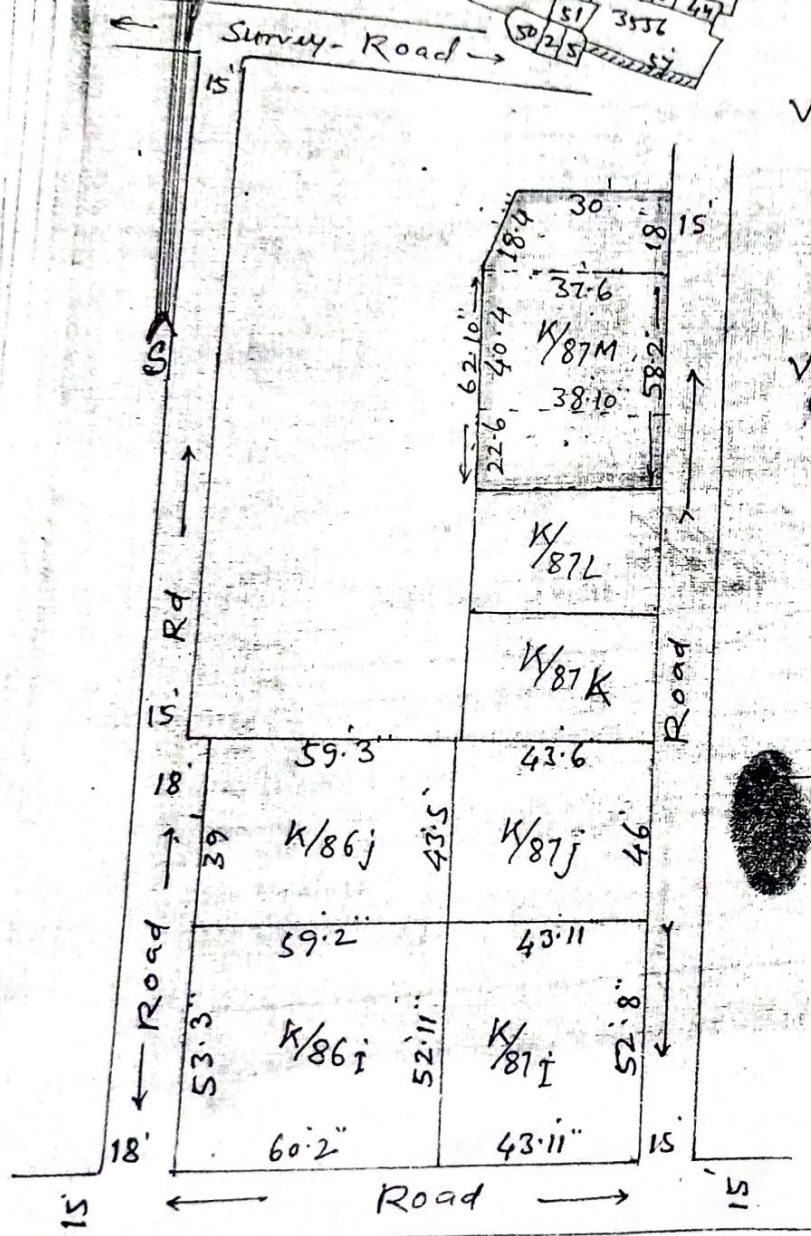

A Part Plan of Mouza - Chas sheet No-3.
 Thana - Chas No-30 Paragona - Khaspel.
 Dist - Bokaro. Scale 1" = 330'

Schedule of Land K/87M			
Khata No	Mots	Out of Area	
		A	Dec
662	3395	-	6 3/4
Total Area -		6 3/4	

See only

Vender:- Sri Ramdas Laha
 S/o Late Rakho Hari
 Laha at Chas
 Bokaro.

Vendee:- Sant Rinki Singh
 w/o Dimesh Singh of
 Bihar Colony Chas, Bokaro.

Quoted as

K/87M
 NB: Details of Area Schedule...
 1st Hand Lane With Red Colour in This Map