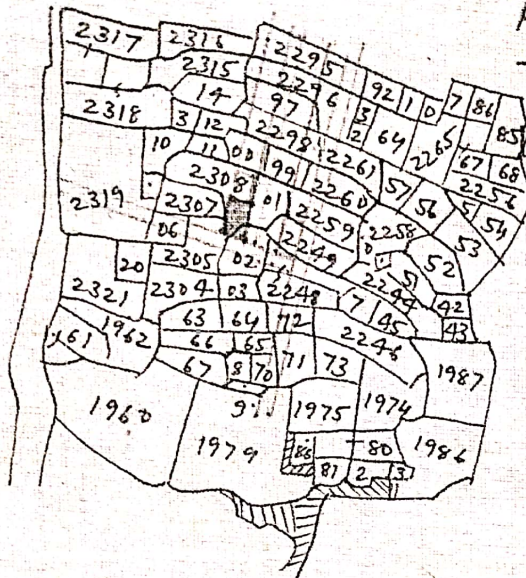

A Part Plan of Mouza Chas Sheet No.
 Thana Chas No 30 Pargona Khaspel
 Dist- Bokaro Scale 1" = 330 fms.

Schedule of Land AC-1			
Khata No.	Plote No.	Out of Area	
		A	Dec.
114	2302	-	2.33
114	2308	-	4.00
Total Area -		6.33	