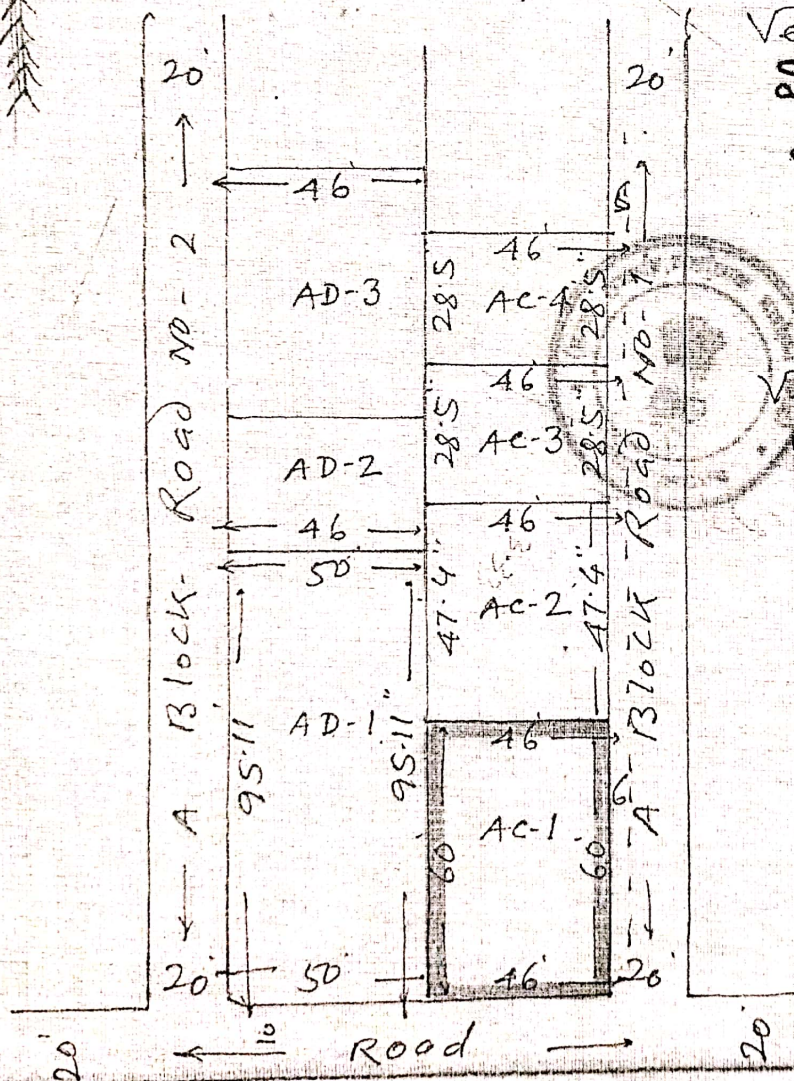

Schedule of Land AC-1			
Khata No.	Plote No.	Out of Area	
		A	Dec.
114	2302	-	2.33
114	2308	-	4.00
Total Area -		6.33	

Deci only.

Vender: Jagannath Mahato
S/O Lt. Karmu Mahato
Bhalgundha, chas.
Chas. Bokaro.

Vendee: 1. Ashok Kumar
2. Prem Kumar S/O Hari Mahato
H. NO.- 79. Bhalgundha,
chas. chas. Bokaro.

जगत गणेश महाराज
20/1/21