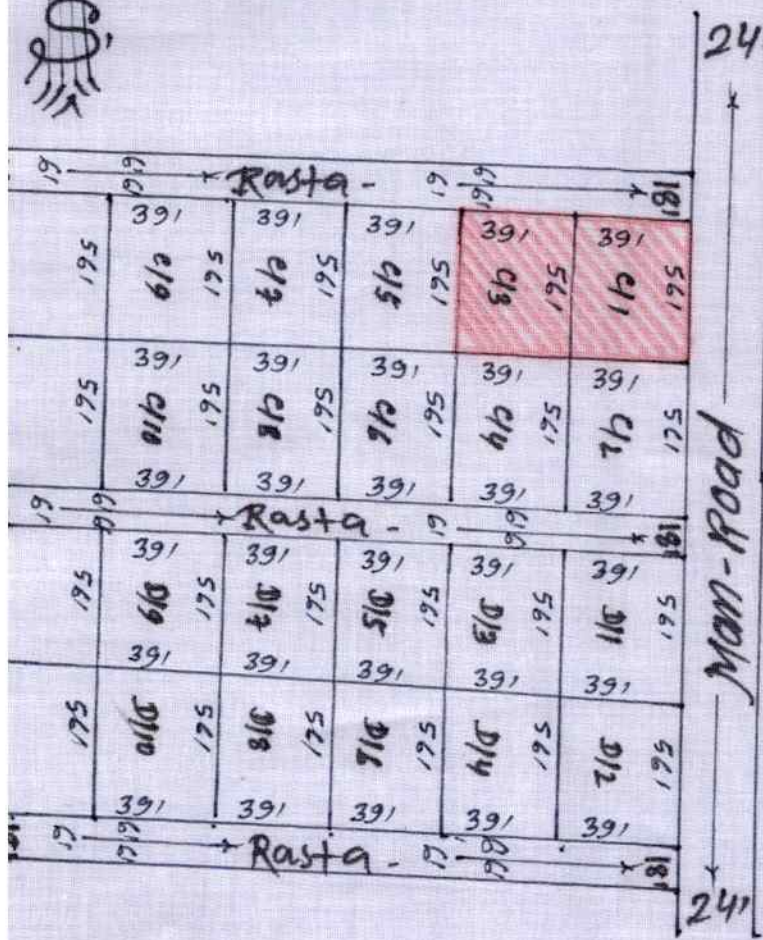

A. Part plan at Mouza - Bhowanidih - Alias, Judnidi  
 Thana - No. 27 Pargana - Khaspel Psi, Chas, Dist, Bokaro,

scale 16" inch = 1 mile

schedule of land - C/1 + C/3	
old-Khata -	old-plot -
New-Khata -	New-plot -
Area -	
1A, Decmil	
- 106/0,	

---

---

Boundary =

N - S = 18'0" Rasta - 18'0"  
 S - S = Land of, C/2 + C/4 man  
 E - S = 24'0" Road 24'0"  
 W - S = Land of, C/5 man

True-copy  
 Traced by  
 A. Anwar  
 (Signature)