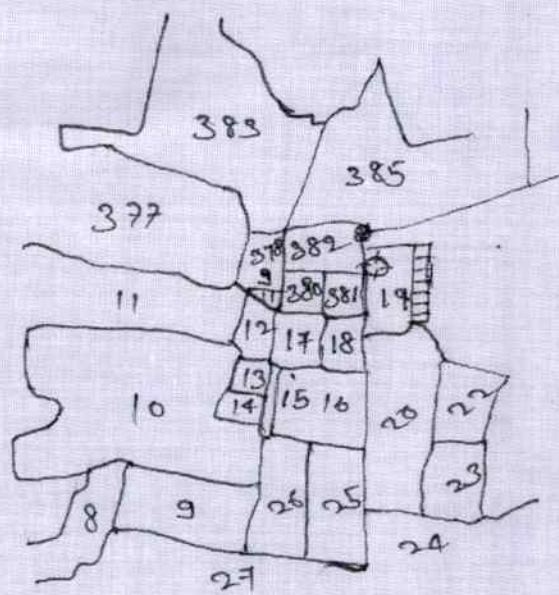

A. Part plan at Mouza - Bhowanidih - Alias, Judnidi  
 Thana - No. 27 Pargana - Khaspel Psi, Chas, Dist, Bokaro,

scale 16" inch = 1 mile

schedule of land - C/1 + C/3	
old-Khata -	old-plot -
New-Khata -	New-plot -
Area -	
1A, Decmil	
- 106/0,	

---

---

Boundary =

N - S = 18'0" Rasta - 18'0"  
 S - S = Land of, C/2 + C/4 man  
 E - S = 24'0" Road 24'0"  
 W - S = Land of, C/5 man

True-copy  
 Traced by  
 A. Anwar  
 (Signature)