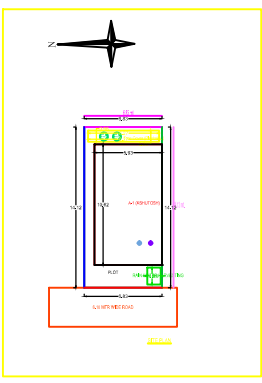

Legend Table (color key)

Legend	
Room 1000	Room 2000
Office	Corridor
Entrance	Exit
Window	Door
Wall	Furniture
Lighting	Other