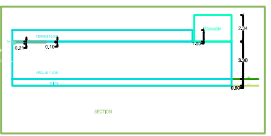

Legend Table (color key)

Legend	
Room 1000	Room 2000
Office	Corridor
Entrance	Exit
Window	Door
Wall	Furniture
Lighting	Other