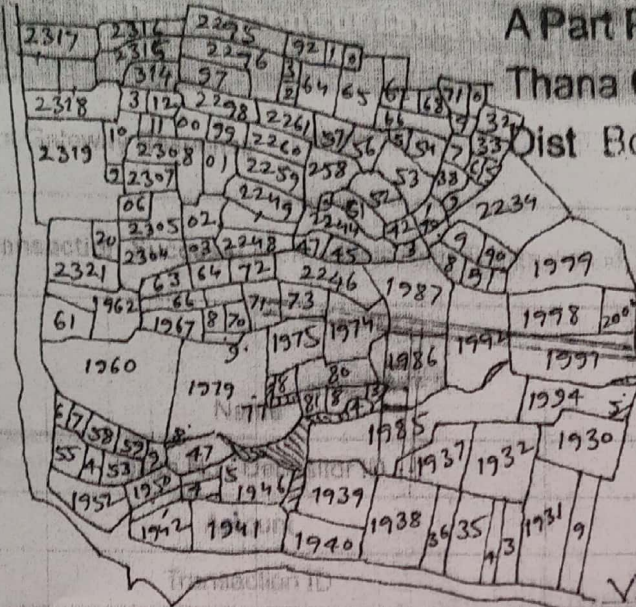

A Part Plan of Mouza Chas Sheet No 3  
 Thana Chas No 30 Pargona Khaspel  
 Dist Bokaro Scale 1" = 330' approx.

Schedule of Land DF-3			
Khata No.	Plote No.	Out of Area	
		A	Dec.
27	1986	-	4
Total Area			4

Vender: Amit Kumar  
 Dubey S/O Kall Das  
 Dubey  
 Bolunia Panchayat  
 Bokaro

Vender: Amit Kumar  
 Dubey S/O Kall Das  
 Dubey  
 Bolunia Panchayat  
 Bokaro

Ageel Kumar Verma

Amit Kumar Dubey  
 18/10/21

NB:- Details of Area Schedule - Dima Cated

1 for Copy  
 1 for In  
 Duba to  
 Chas District