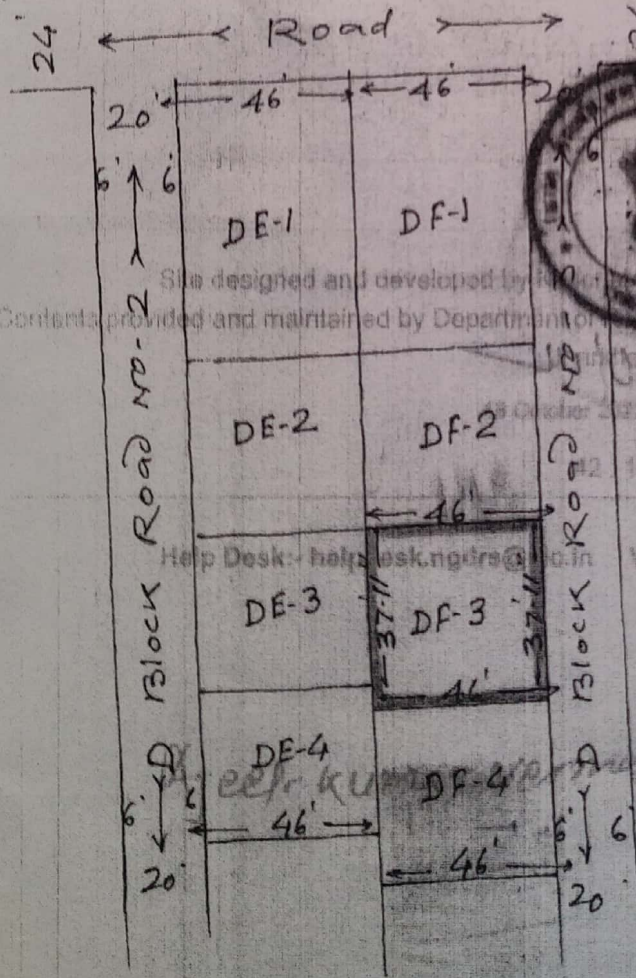

Schedule of Land DF-3			
Khata No.	Plote No.	Out of Area	
		A	Dec.
27	1986	-	4
Total Area			4

Vender: Amit Kumar
Dubey S/O Kall Das
Dubey
Bolunia Panchayat
Bokaro