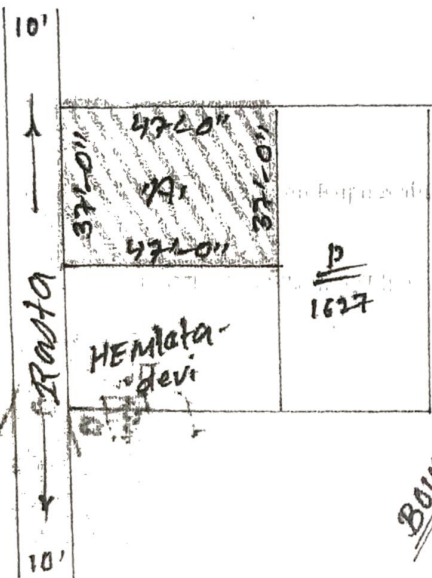

Part plan of Mouza - Telidih

Thana. No. 34 pargana - khas pal - Ps.  
Chas. Dist. Bokaro (Jharkhand) sheet No. 1)

scale 1" inch = 2 mile

khata - NO.	plot - NO.	Area - 'A, Decmil
31	1627	490

गोतासगर सिंह  
 10/04/24

VENDOR:- Ganga Sagar Singh  
Sl. No. late - Ram Kuchi Singh  
of sector. 12-A Gr. No 2049  
PO + PS, sector. sector. 12.  
Dist. Bokaro, (Jharkhand)

VENDEE:- Malti devi old  
Ganga Sagar Singh  
Shamla. Kumar. of sector.  
8-C Gr. No. 3045 sheet 43  
Bokaro, steel-city  
(Jharkhand)

Boundary:-  
N-S - Suresh. Parsad -  
S-S - Hemlata. devi  
E-S - part plot no. 1627  
W-S - 10'-0" Rasta - 10'-0"

NB:- Details of area schedule 'A', demarcated with red  
line-with-red colour-in this map,  
True-copy Traced by  
Abdul Husain  
(Kamin)  
Chas, Bokaro,