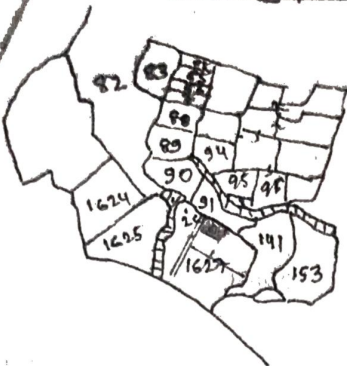

Part plan of Mouza - Telidih

Thana. No. 34 pargana - khas pal - Ps.
Chas. Dist. Bokaro (Jharkhand) sheet No. 1)

scale 1" inch = 2 mile

khata - NO.	plot - NO.	Area - 'A, Decmil
31	1627	490

गोदावरी रजि
 10/04/24

VENDOR:- Ganga Sagar Singh
Sl. No. late - Ram Kuchi Singh
of sector. 12-A Gr. No 2049
PO + PS, sector. sector. 12.
Dist. Bokaro, (Jharkhand)

VENDEE:- Malti devi old
Ganga Sagar Singh
Shamla. Kumar. of sector.
8-C Gr. No. 3045 sheet 43
Bokaro, steel-city
(Jharkhand)

Boundary:-
N-S - Suresh. Parsad -
S-S - Hemlata. devi
E-S - part plot no. 1627
W-S - 10'-0" Rasta - 10'-0"

NB:- Details of area schedule 'A', demarcated with red
line-with-red colour-in this map,
True-copy Traced by
Abdul Husain
(Kamin)
Chas, Bokaro,