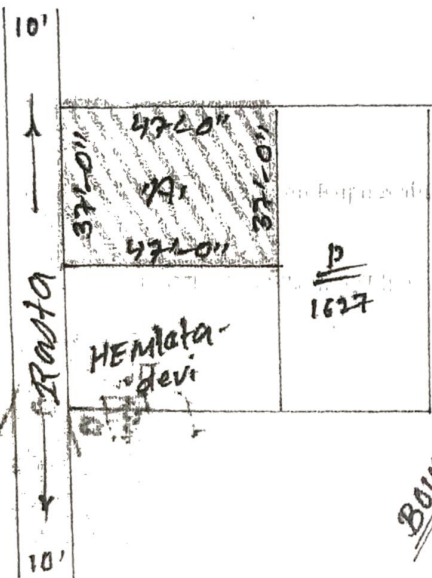

Part plan of Mouza - Telidih

Thana. No. 34 pargana - khas pal - Ps.
Chas. Dist. Bokaro (Jharkhand) sheet No. 1)

scale 1" inch = 2 mile

khata - NO.	plot - NO.	Area - 'A, Decmil
31	1627	490

गोदावरी रजि
 10/04/24

VENDOR:- Ganga Sagar Singh
Sl. No. late - Ram Kuchi Singh
of sector. 12-A Gr. No 2049
PO + PS, sector. sector. 12.
Dist. Bokaro, (Jharkhand)

VENDEE:- Malti devi old
Ganga Sagar Singh
Shamla. Kumar. of sector.
8-C Gr. No. 3045 sheet 43
Bokaro, steel-city
(Jharkhand)

Boundary:-
N-S - Suresh. Parsad -
S-S - Hemlata. devi
E-S - part plot no. 1627
W-S - 10'-0" Rasta - 10'-0"

NB:- Details of area schedule 'A', demarcated with red
line-with-red colour-in this map,
True-copy Traced by
Abdul Husain
(Kamin)
Chas, Bokaro,