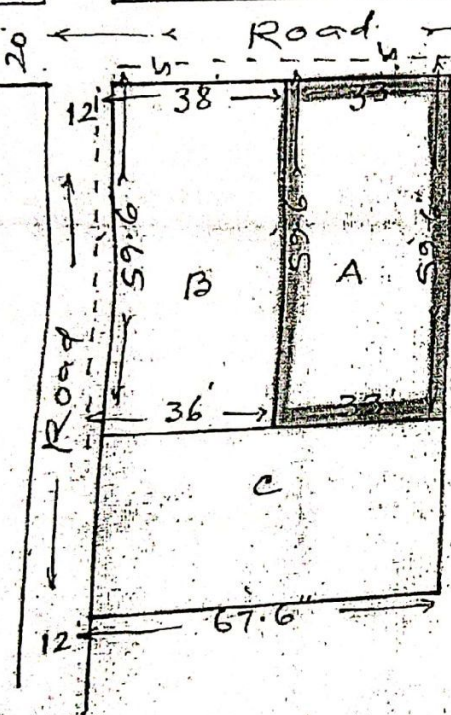

Vender: Pushpa Devi w/o Jagadhar
Singh At Sec 12/A Q.No 1-232
B.S. city, Bokaro

यु.ए. दा

"A"

NB:- Details of Area Schedule - Dimar Cated
With Red Line With Red Colour In This Map

From City
I passed by
[Signature]
Chas Bokaro