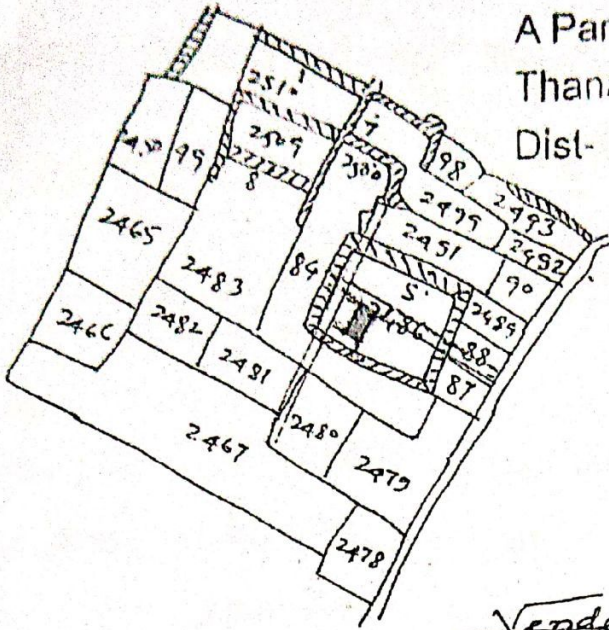

A Part Plan of Mouza Chas Sheet No 3  
 Thana Chas No 30 Pargona Khaspel  
 Dist- Bokaro Scale 1" = 330 ft

Schedule of Land A			
Khata No.	Plote No.	Out of Area	
		A	Dec.
246	2486	-	4.50
Total Area -		4.50 Dec. only.	