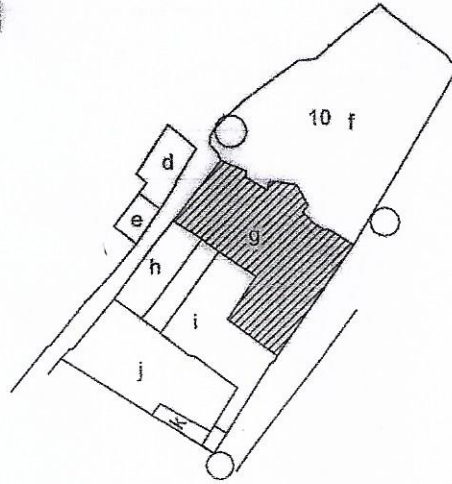

N
S

MOUZA - JUGSALAI

Ward No-4

Chadar No-1

Thana No-1161

DISTRICT SINGHBHUM

Scale. 1 c.m=20m

YEAR of 1970-71

Khata No-95

Plot No-10 j

Area-2.182 Decimal

Area showing Red color

ROAD

Gali

BOUNDARY

NORTH - Purchaser Nij