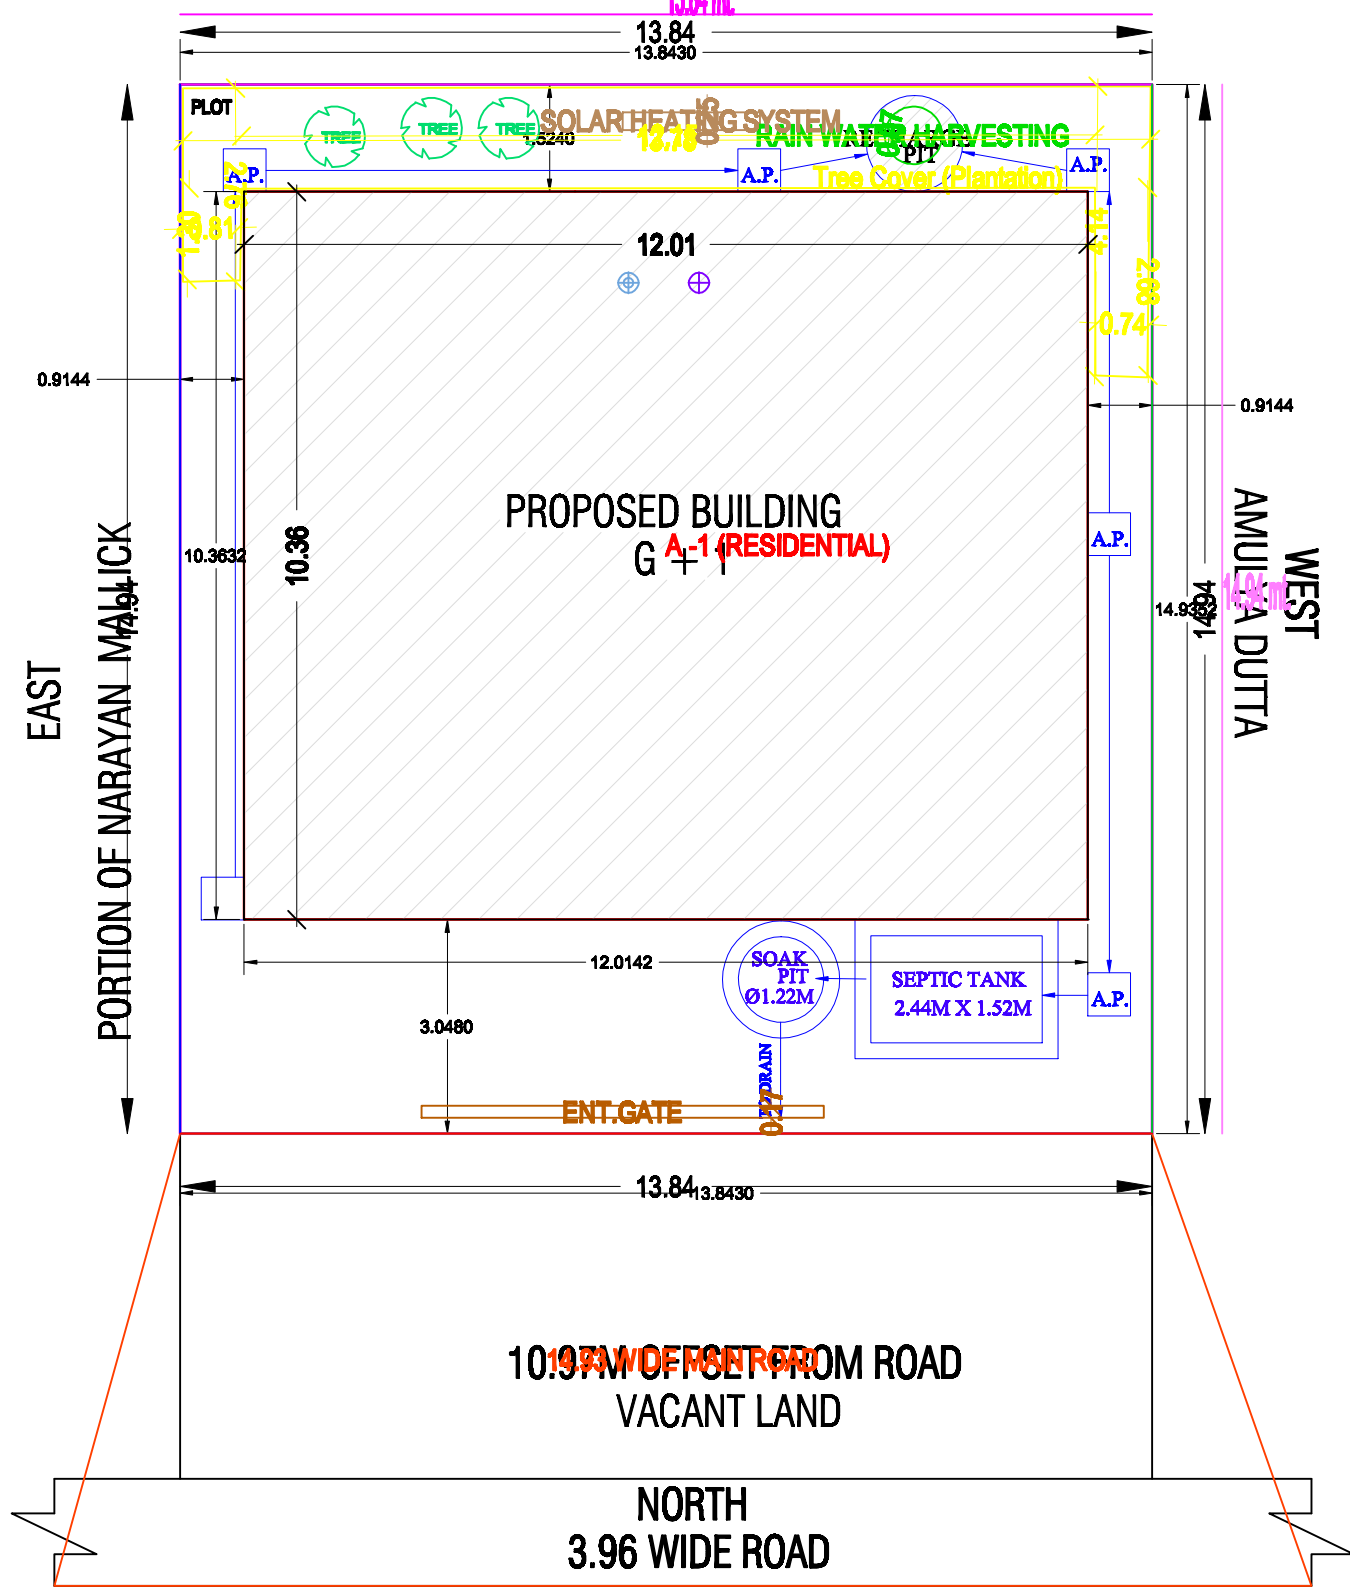

SOUTH  
PORTION OF TARUN DAS

SITE PLAN  
SCALE = 1:100

SITE PLAN