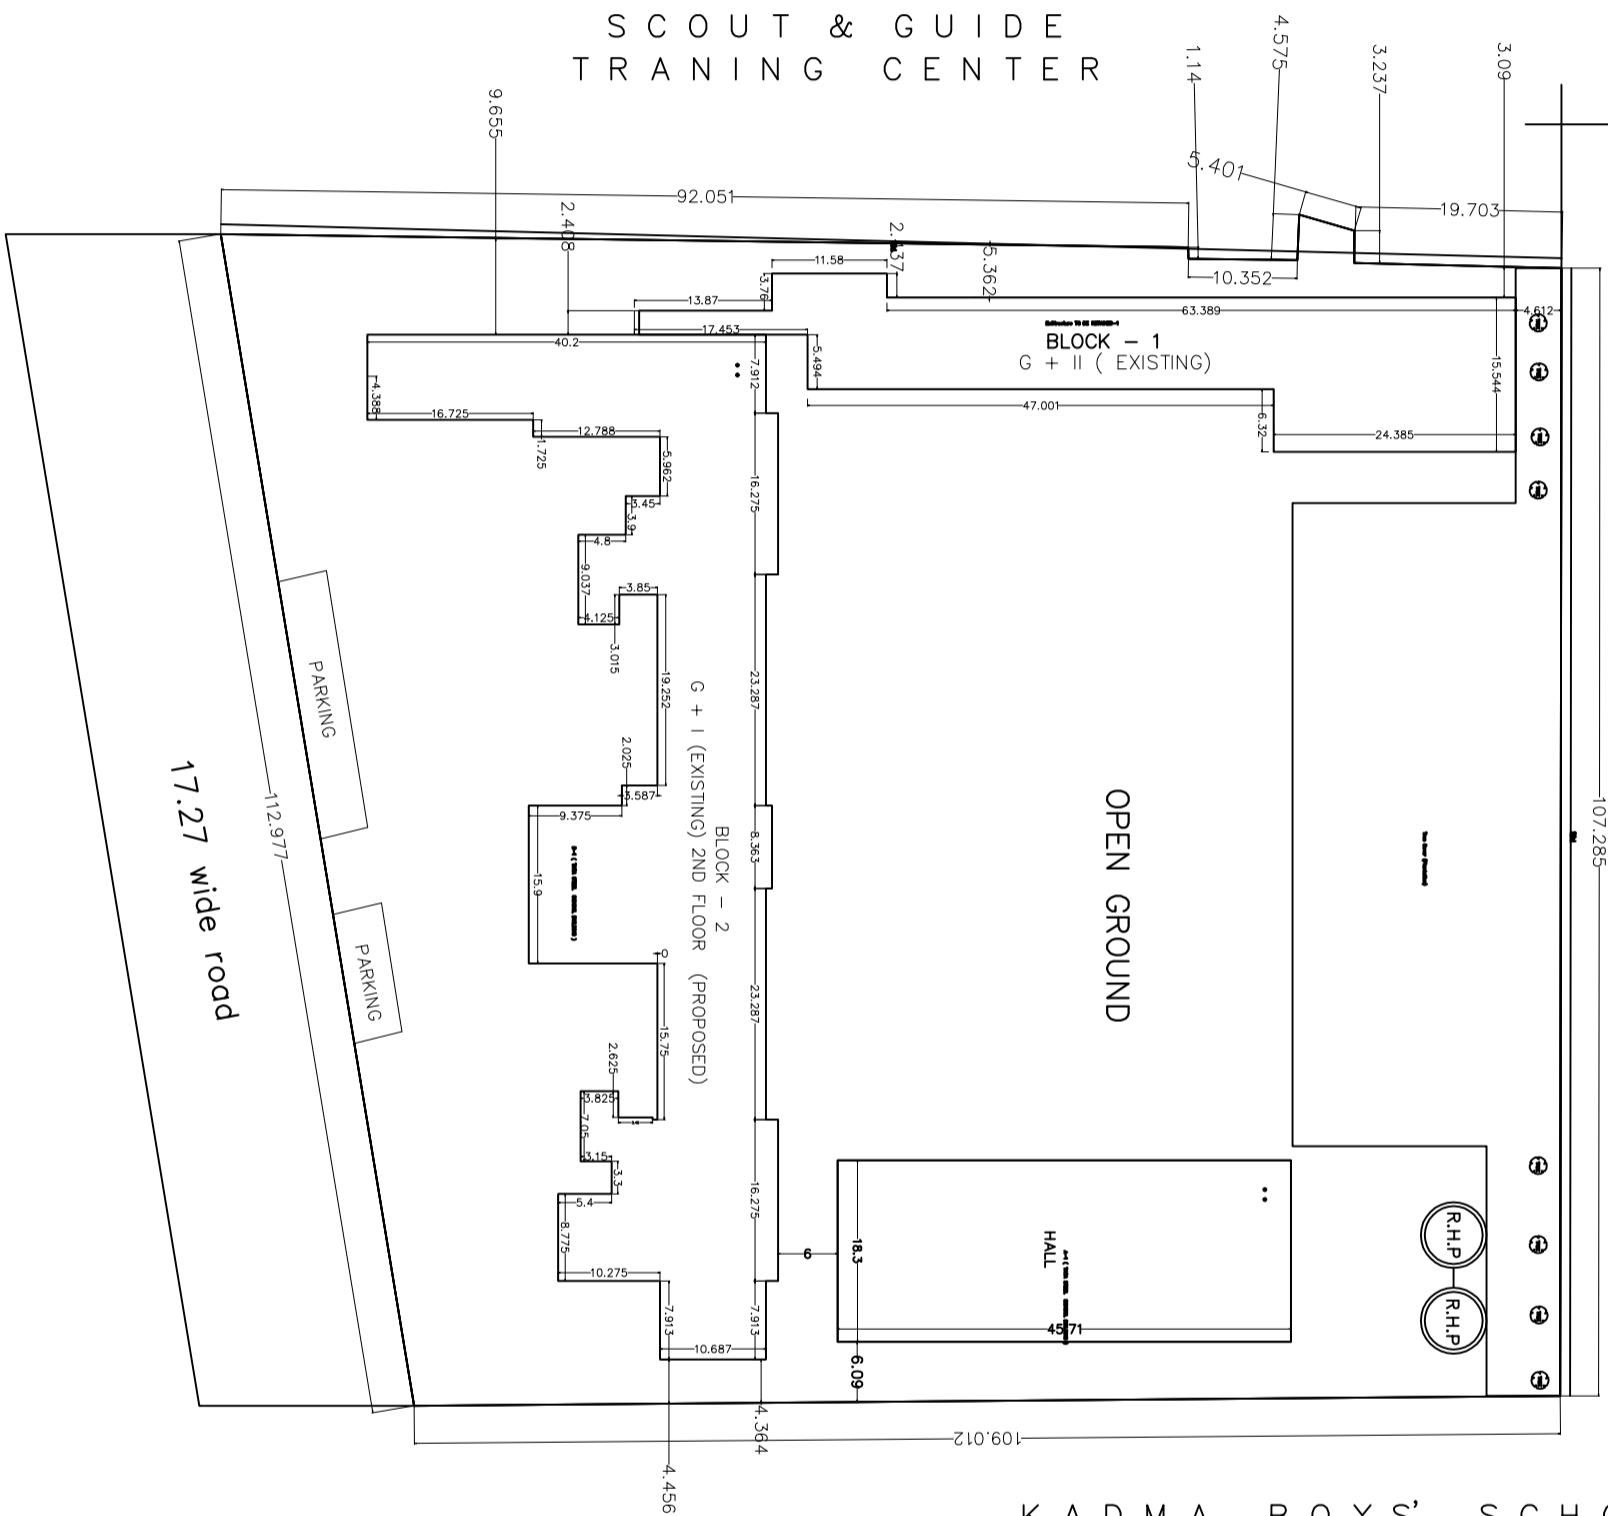

SCOUT & GUIDE
TRAINING CENTER

COY'S QUATER
ROAD NO. 23
17.58 M WIDE ROAD

KADMA BOYS' SCHOOL

SITE PLAN

SCALE : 1:200