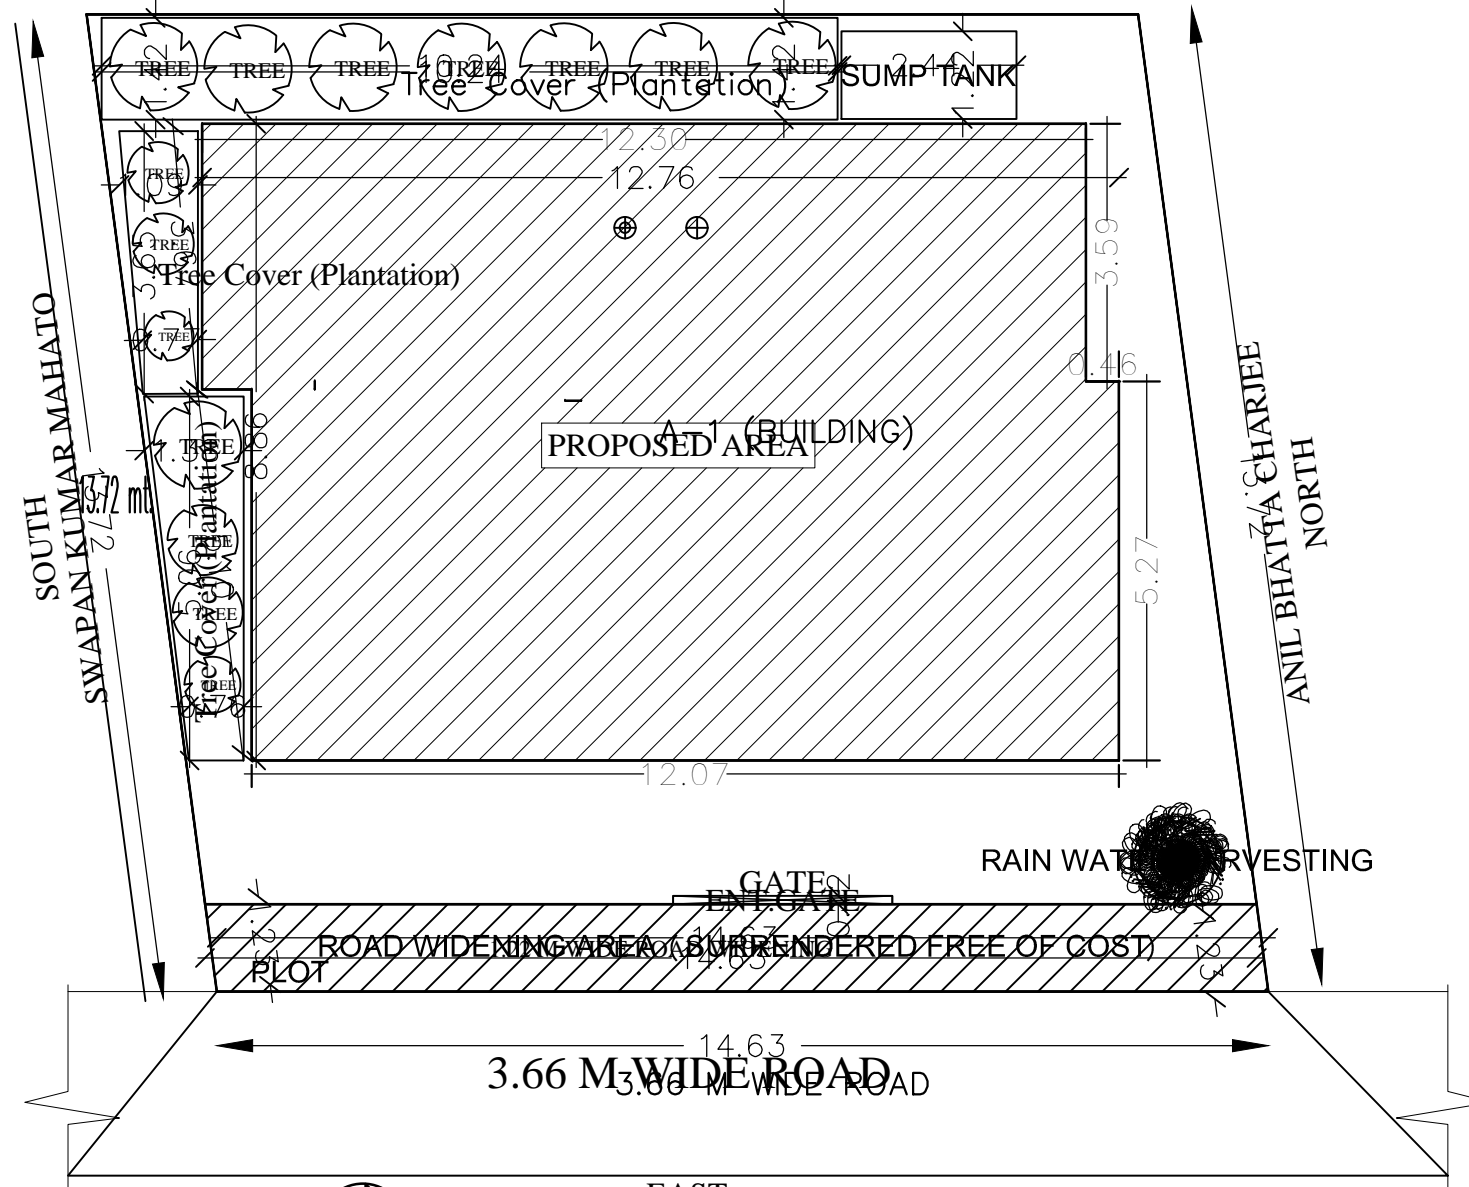

WEST
HOROMOCHAN MAHATO

14.63 mt.

14.63

EAST
SITE PLAN
SCALE-1:100

SITE PLAN