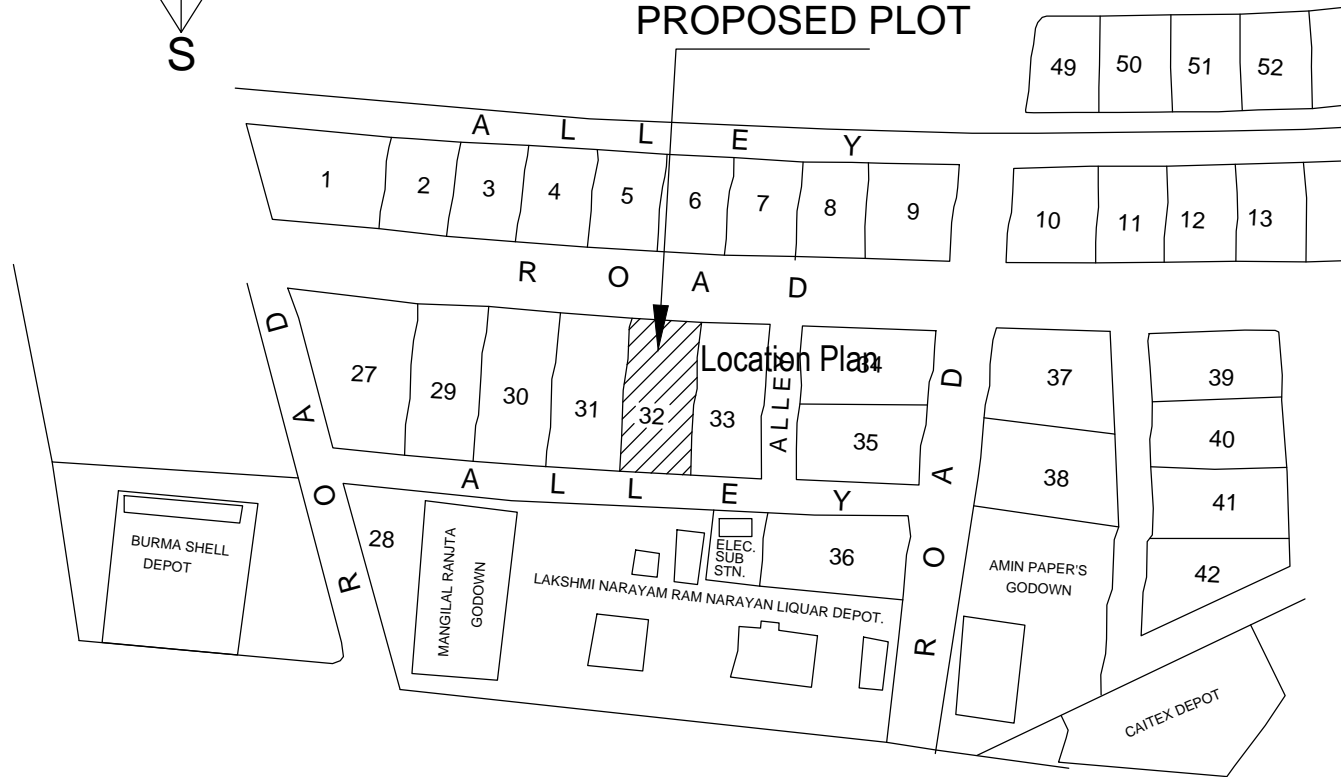

PROPOSED PLOT

LAYOUT PLAN OF TATANAGAR MILLS & GODOWN AREA

SCALE- NTS