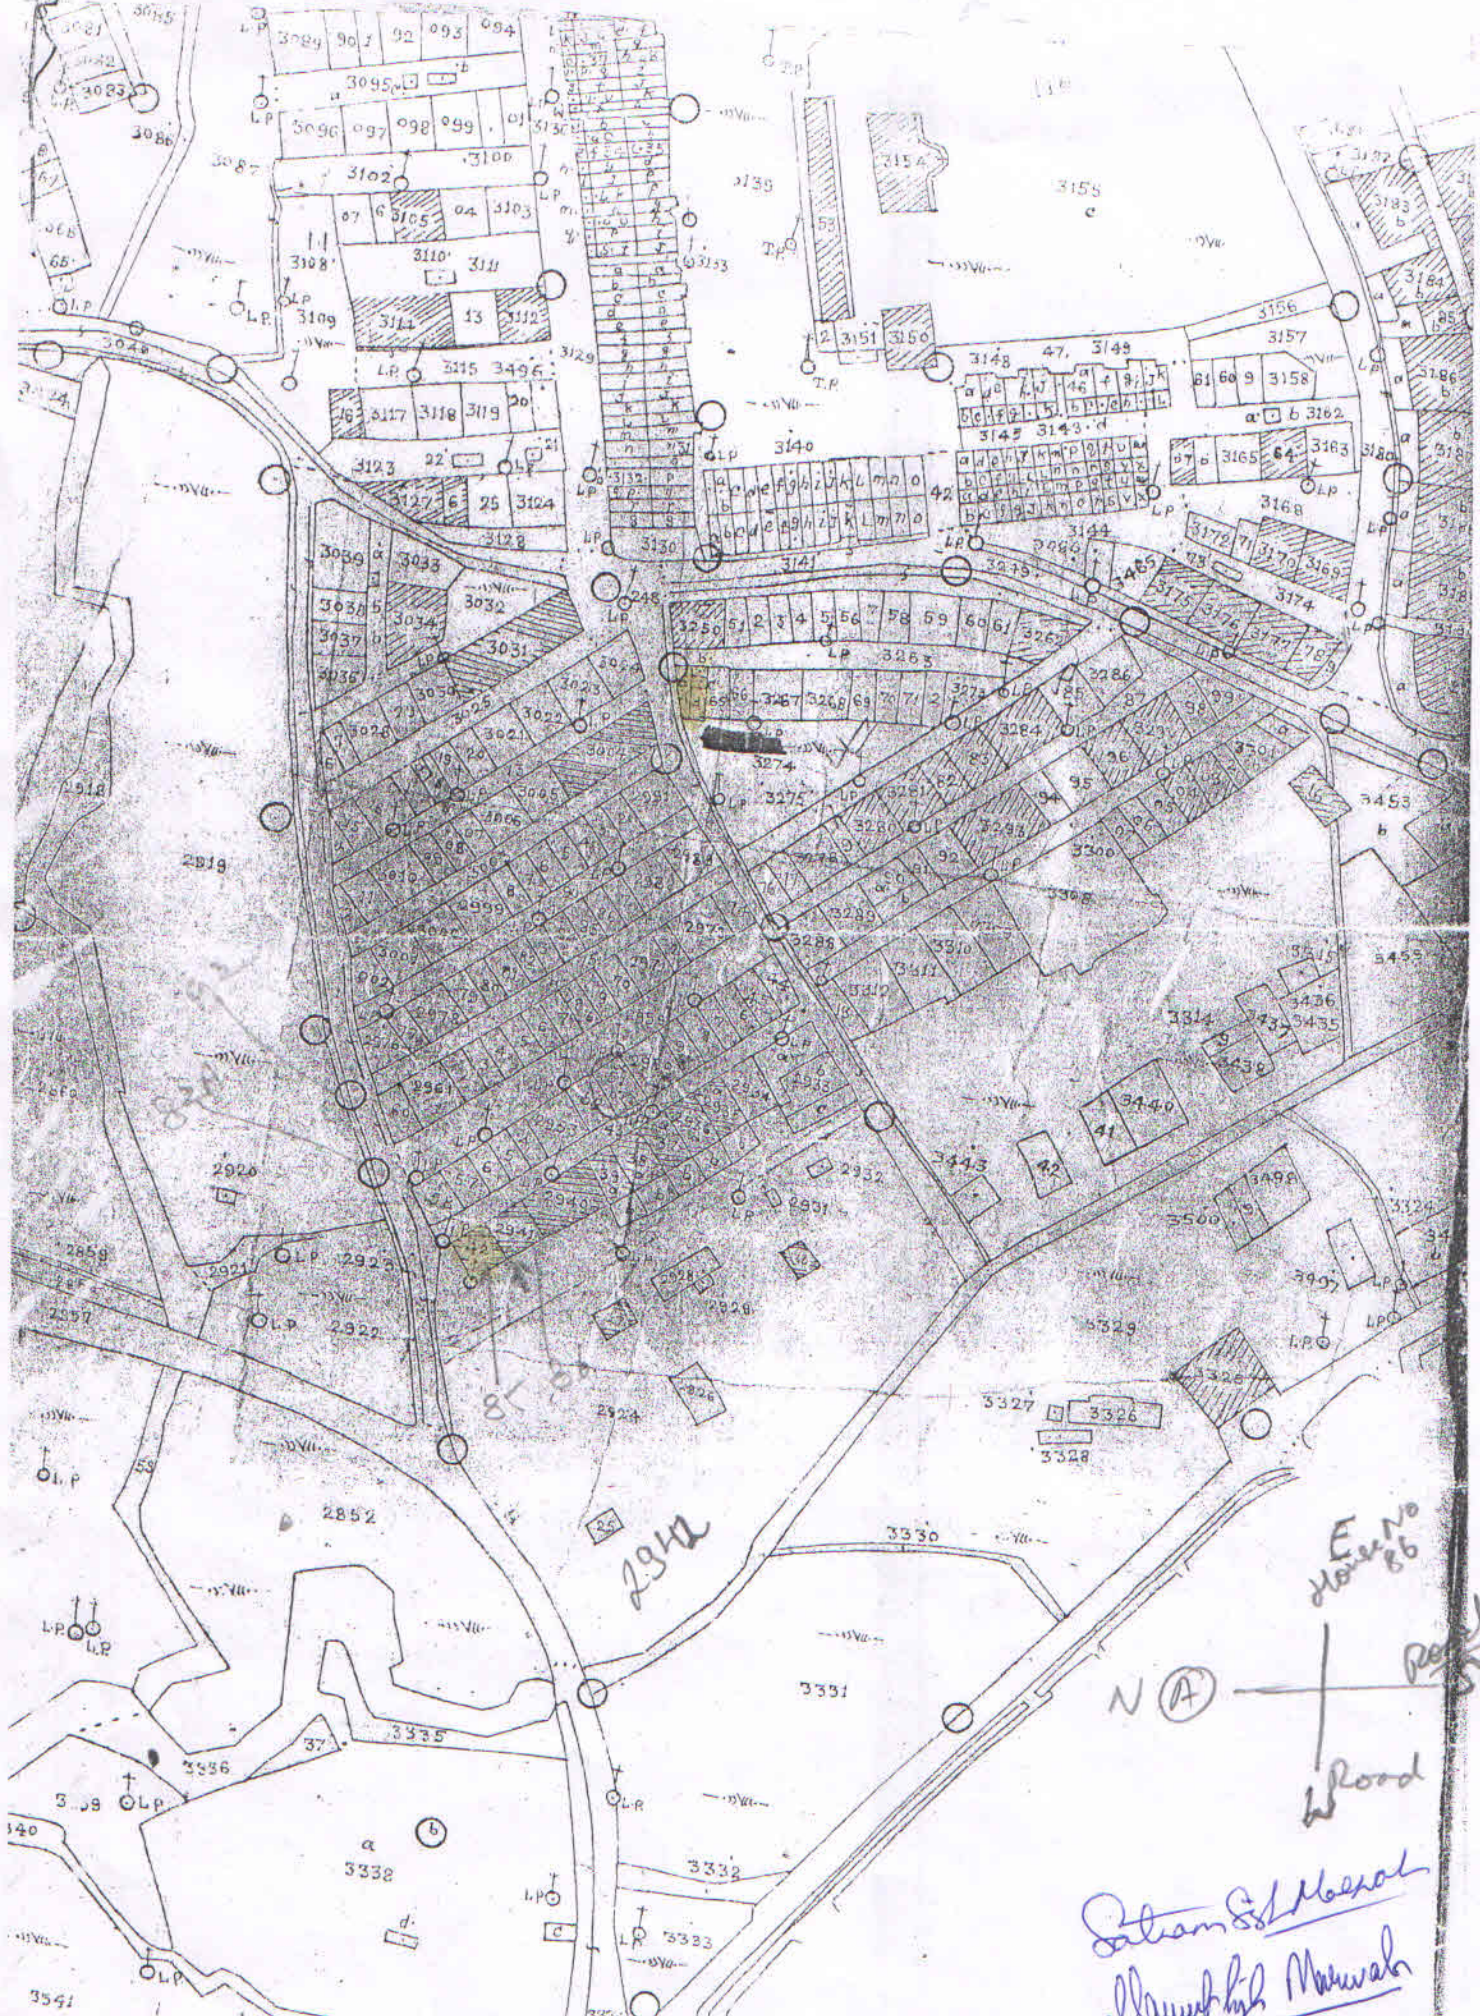

WARD NO - 3 J.N.A.C

SCALE - 1:2000

E No House 85  
Road  
N.A.  
Station  
Mauwah  
Mauwah