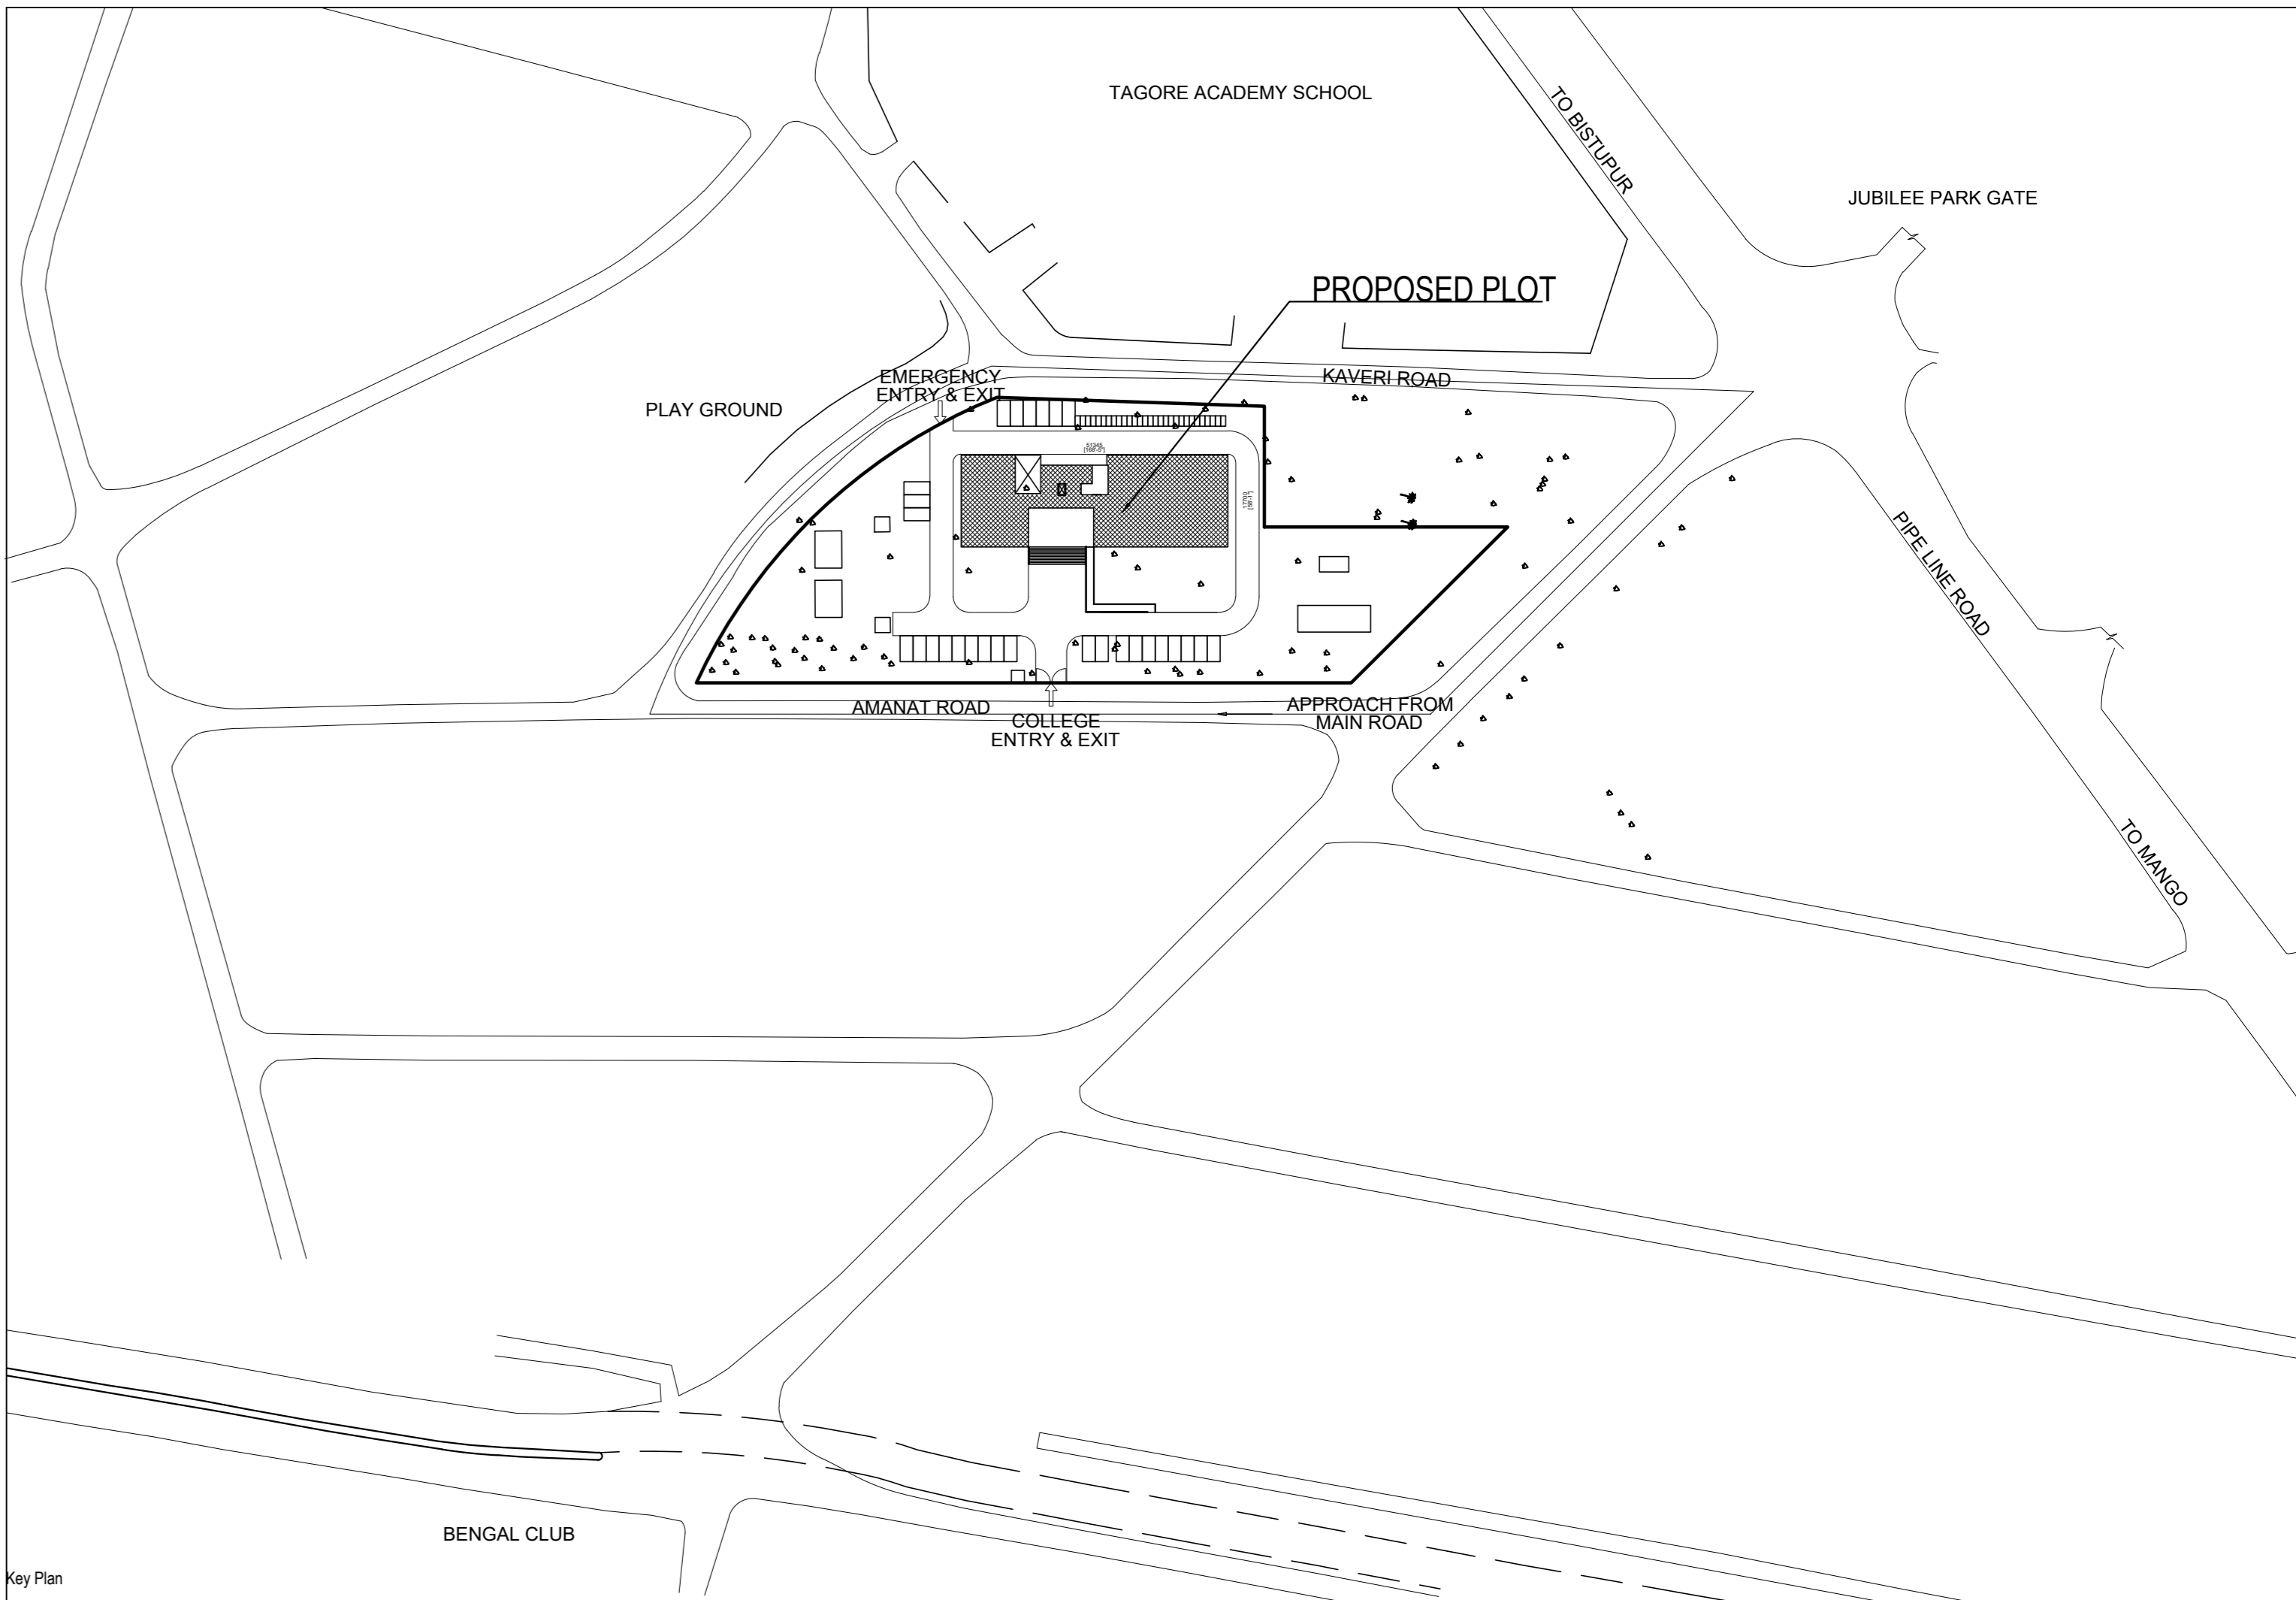

SITE PLAN

TATA STEEL LTD	SHMCH (SINGHBHUM HOMEOPATHY COLLEGE & HOSPITAL)	AMANAT ROAD, SAKCHI, JAMSHEDPUR	SITE PLAN	GA - 1	1:150 / A0	21.04.22	SANDEEP	GA	R0	-		VINEET SINHA ARCHITECTS
OWNER	PROJECT	LOCATION	DWG TITLE	DWG NO	SCALE	CREATED ON	CREATED BY	DWG STATUS	REVISION NO	REVISED ON	DIRECTION	

TATA STEEL LTD	SHMCH (SINGHBHUM HOMEOPATHY COLLEGE & HOSPITAL)	AMANAT ROAD, SAKCHI, JAMSHEDPUR	SECTION-ELEVATION	GA - 3	1:140 / A0	21.04.22	SANDEEP	GA	R0	--		
OWNER	PROJECT	LOCATION	DWG TITLE	DWG NO	SCALE	CREATED ON	CREATED BY	DWG STATUS	REVISION NO	REVISED ON	DIRECTION	