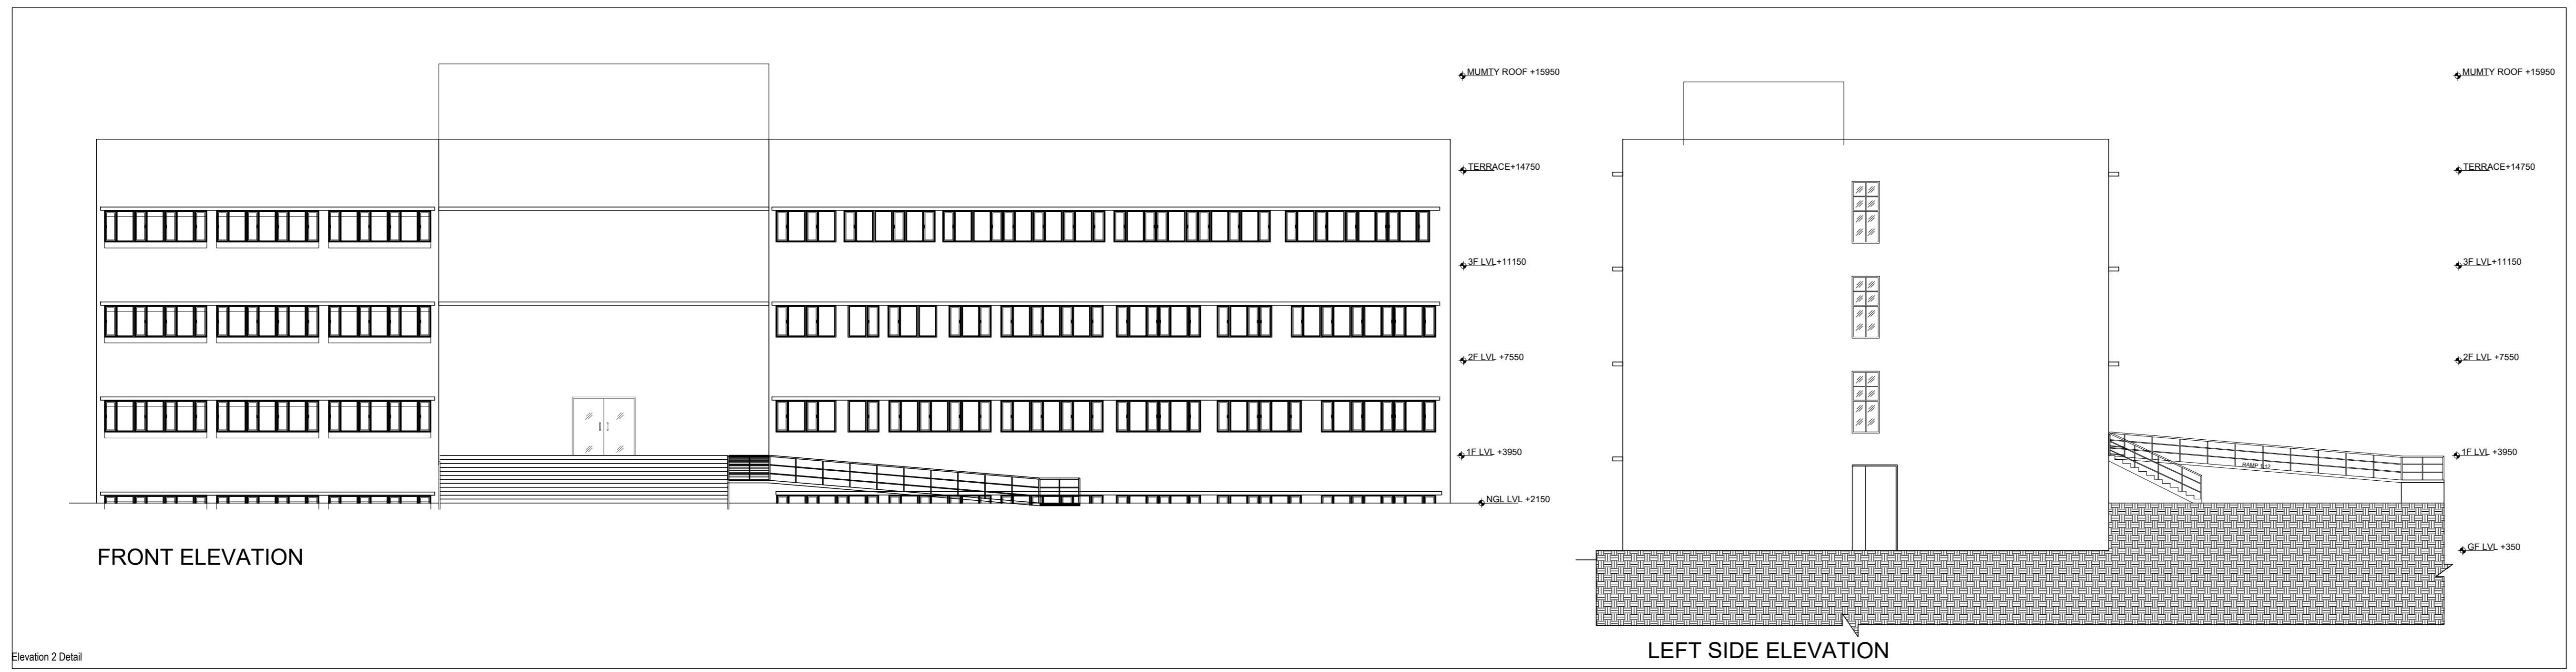

SITE PLAN

TATA STEEL LTD	SHMCH (SINGHBHUM HOMEOPATHY COLLEGE & HOSPITAL)	AMANAT ROAD, SAKCHI, JAMSHEDPUR	SITE PLAN	GA - 1	1:150 / A0	21.04.22	SANDEEP	GA	R0	-		VINEET SINHA ARCHITECTS
OWNER	PROJECT	LOCATION	DWG TITLE	DWG NO	SCALE	CREATED ON	CREATED BY	DWG STATUS	REVISION NO	REVISED ON	DIRECTION	

TATA STEEL LTD	SHMCH (SINGHBHUM HOMEOPATHY COLLEGE & HOSPITAL)	AMANAT ROAD, SAKCHI, JAMSHEDPUR	SECTION-ELEVATION	GA - 3	1:140 / A0	21.04.22	SANDEEP	GA	R0	--		
OWNER	PROJECT	LOCATION	DWG TITLE	DWG NO	SCALE	CREATED ON	CREATED BY	DWG STATUS	REVISION NO	REVISED ON	DIRECTION	