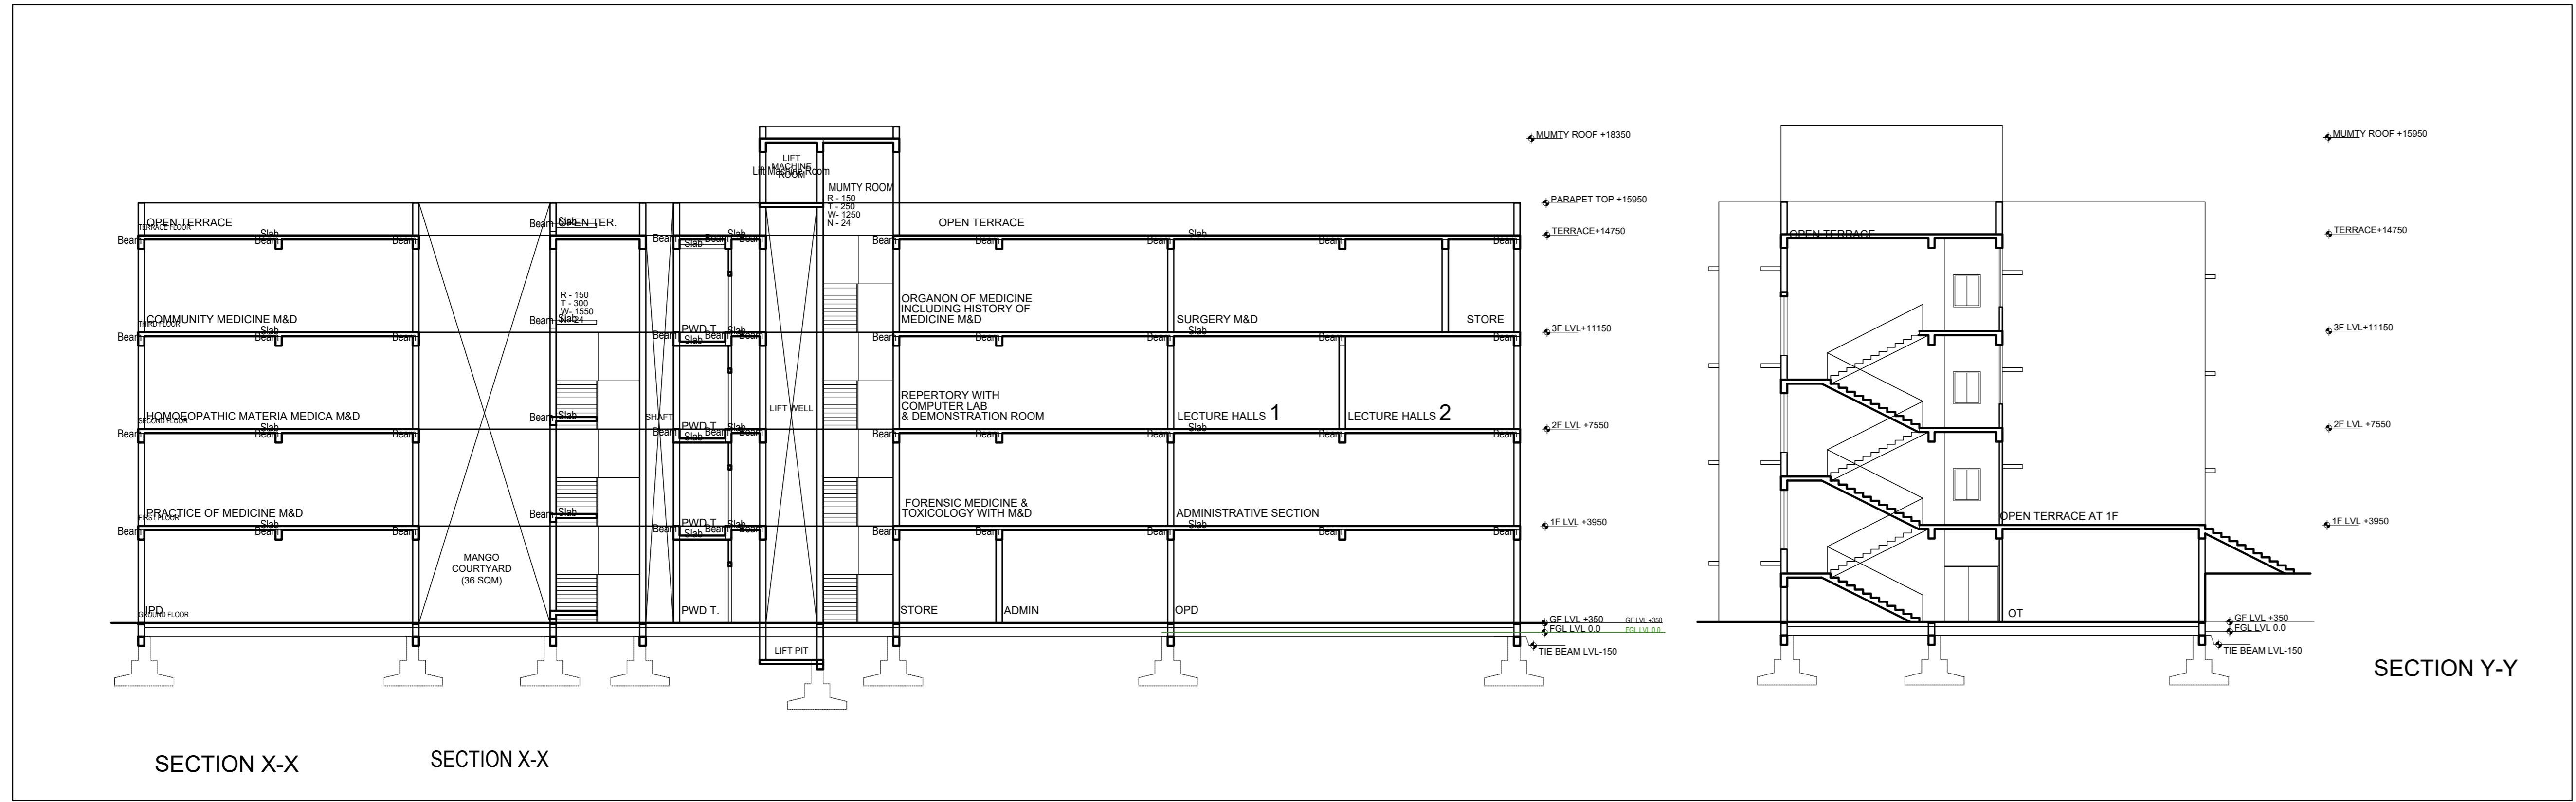

SITE PLAN

TATA STEEL LTD	SHMCH (SINGHBHUM HOMEOPATHY COLLEGE & HOSPITAL)	AMANAT ROAD, SAKCHI, JAMSHEDPUR	SITE PLAN	GA - 1	1:150 / A0	21.04.22	SANDEEP	GA	R0	-		VINEET SINHA ARCHITECTS
OWNER	PROJECT	LOCATION	DWG TITLE	DWG NO	SCALE	CREATED ON	CREATED BY	DWG STATUS	REVISION NO	REVISED ON	DIRECTION	

TATA STEEL LTD	SHMCH (SINGHBHUM HOMEOPATHY COLLEGE & HOSPITAL)	AMANAT ROAD, SAKCHI, JAMSHEDPUR	SECTION-ELEVATION	GA - 3	1:140 / A0	21.04.22	SANDEEP	GA	R0	--		
OWNER	PROJECT	LOCATION	DWG TITLE	DWG NO	SCALE	CREATED ON	CREATED BY	DWG STATUS	REVISION NO	REVISED ON	DIRECTION	