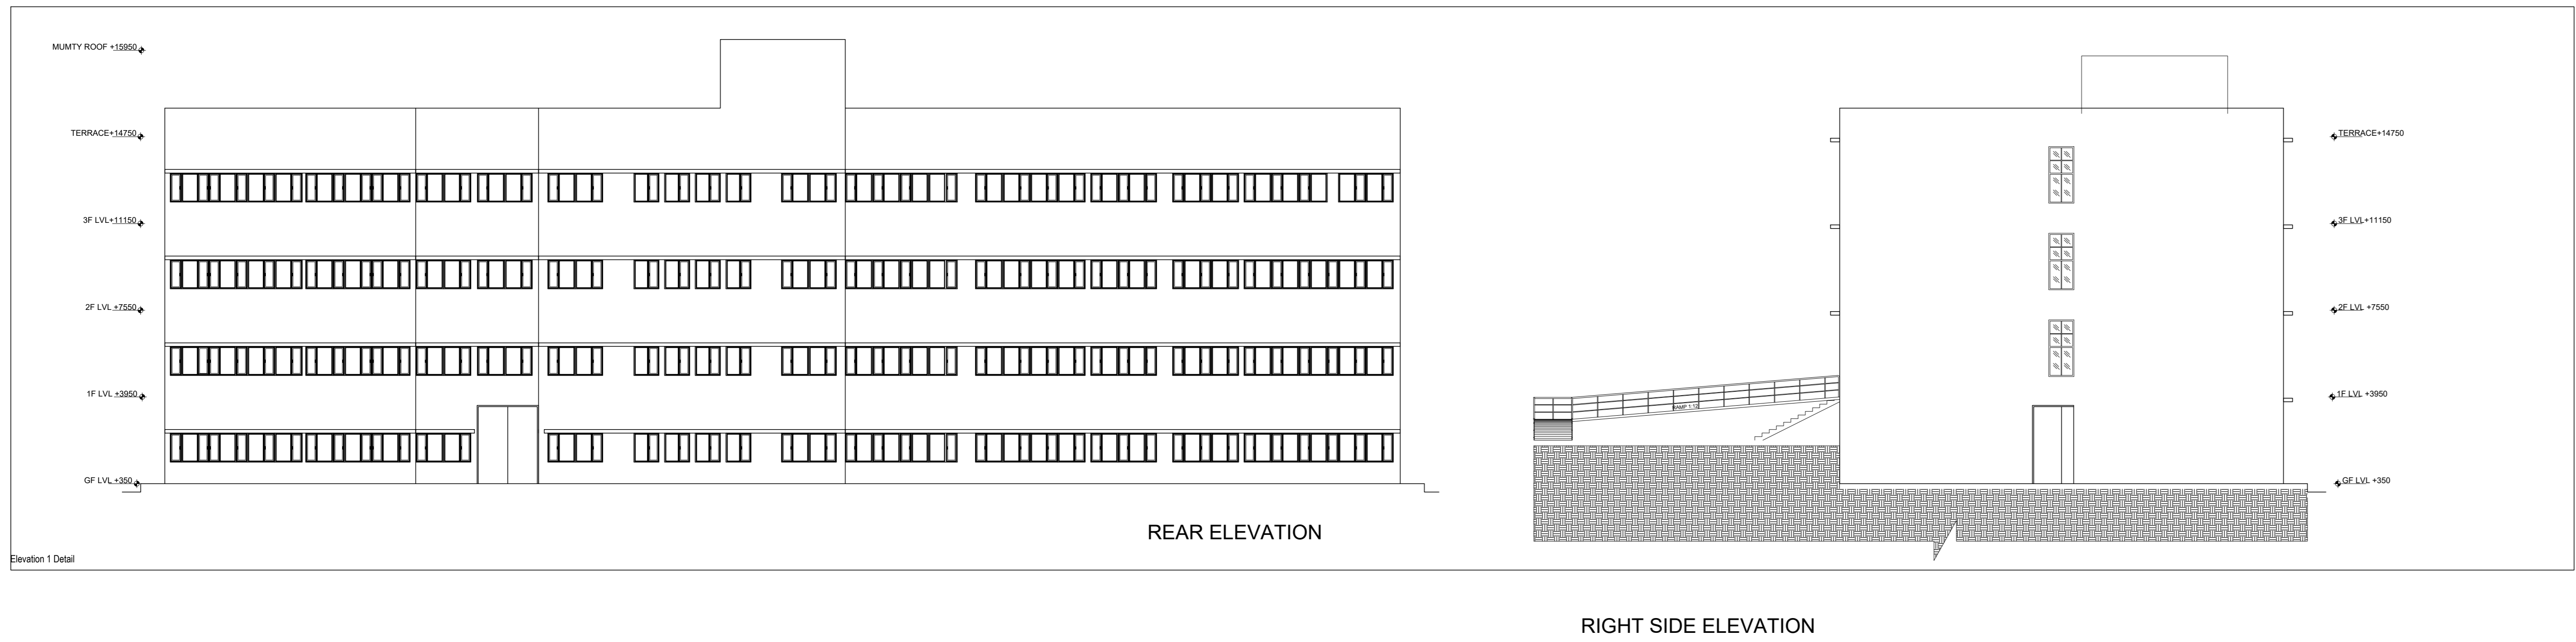

SITE PLAN

TATA STEEL LTD	SHMCH (SINGHBHUM HOMEOPATHY COLLEGE & HOSPITAL)	AMANAT ROAD, SAKCHI, JAMSHEDPUR	SITE PLAN	GA - 1	1:150 / A0	21.04.22	SANDEEP	GA	R0	-		VINEET SINHA ARCHITECTS
OWNER	PROJECT	LOCATION	DWG TITLE	DWG NO	SCALE	CREATED ON	CREATED BY	DWG STATUS	REVISION NO	REVISED ON	DIRECTION	

TATA STEEL LTD	SHMCH (SINGHBHUM HOMEOPATHY COLLEGE & HOSPITAL)	AMANAT ROAD, SAKCHI, JAMSHEDPUR	SECTION-ELEVATION	GA - 3	1:140 / A0	21.04.22	SANDEEP	GA	R0	--		
OWNER	PROJECT	LOCATION	DWG TITLE	DWG NO	SCALE	CREATED ON	CREATED BY	DWG STATUS	REVISION NO	REVISED ON	DIRECTION	