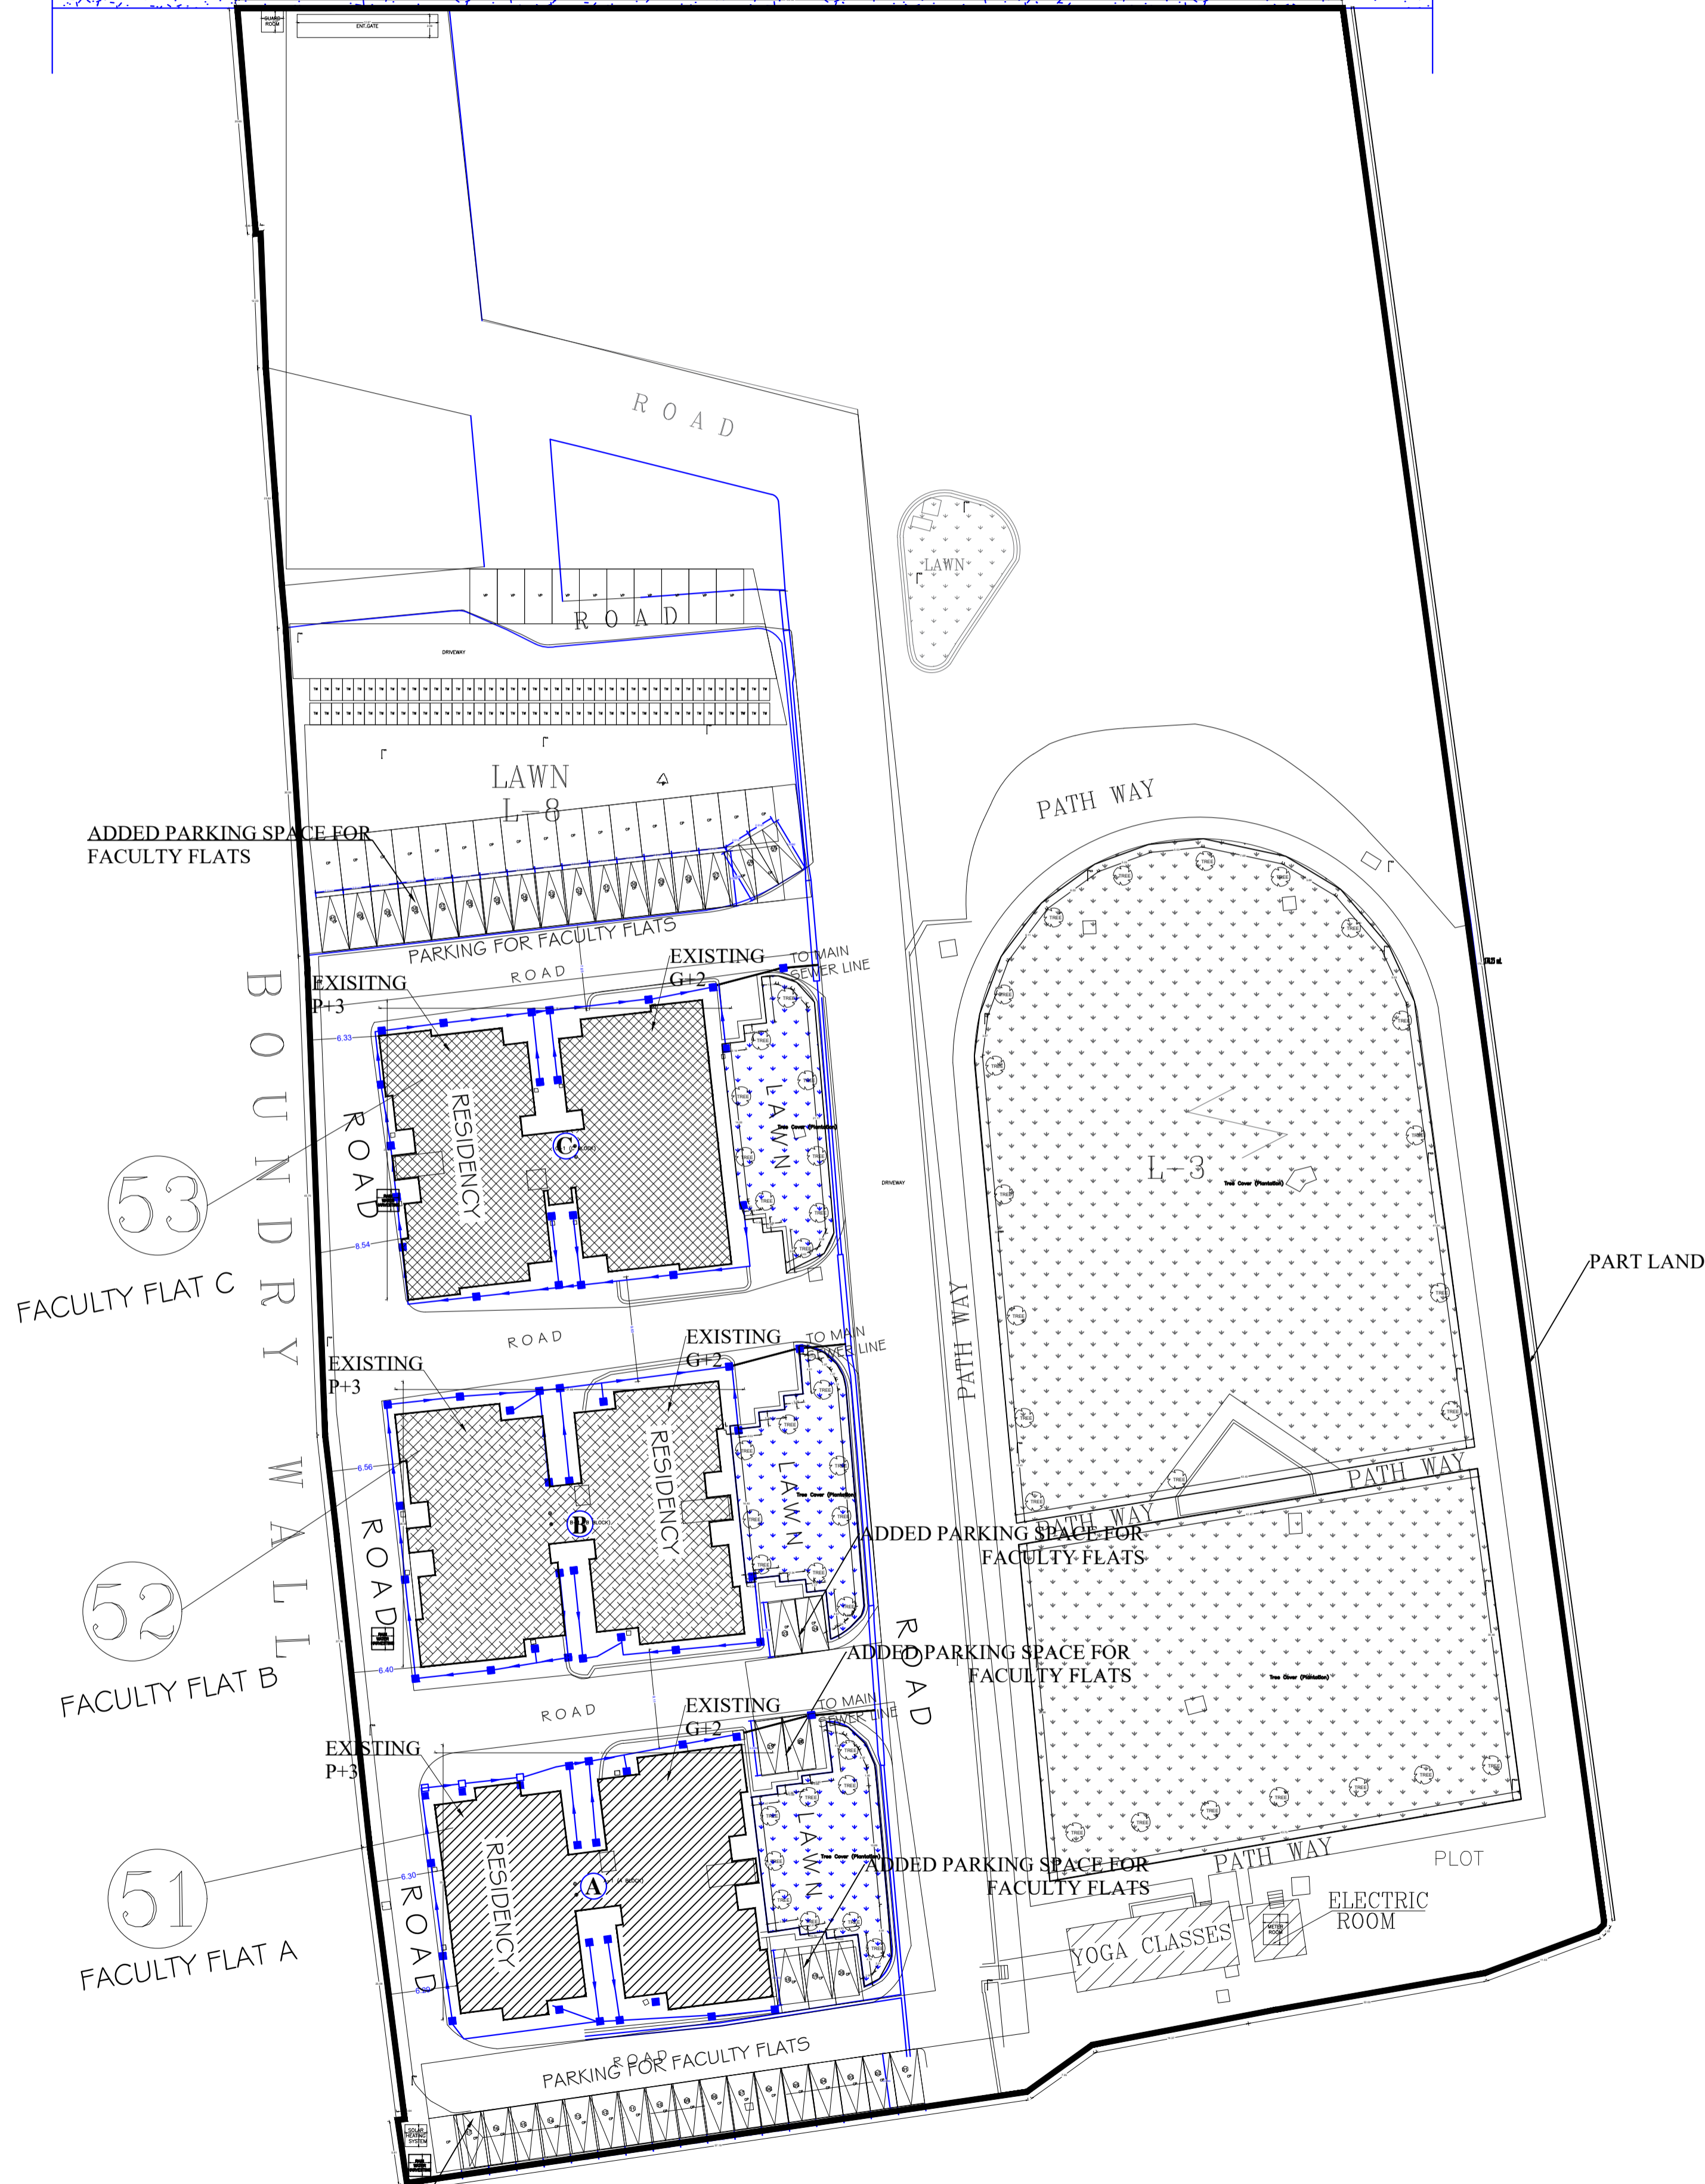

18.30 MTR WIDE MARINE DRIVE ROAD

53 FACULTY FLAT C

52 FACULTY FLAT B

51 FACULTY FLAT A

ADDED PARKING SPACE FOR FACULTY FLATS

PARKING FOR FACULTY FLATS

ADDED PARKING SPACE FOR FACULTY FLATS

ADDED PARKING SPACE FOR FACULTY FLATS

ADDED PARKING SPACE FOR FACULTY FLATS

ADDED PARKING SPACE FOR FACULTY FLATS

SITE PLAN