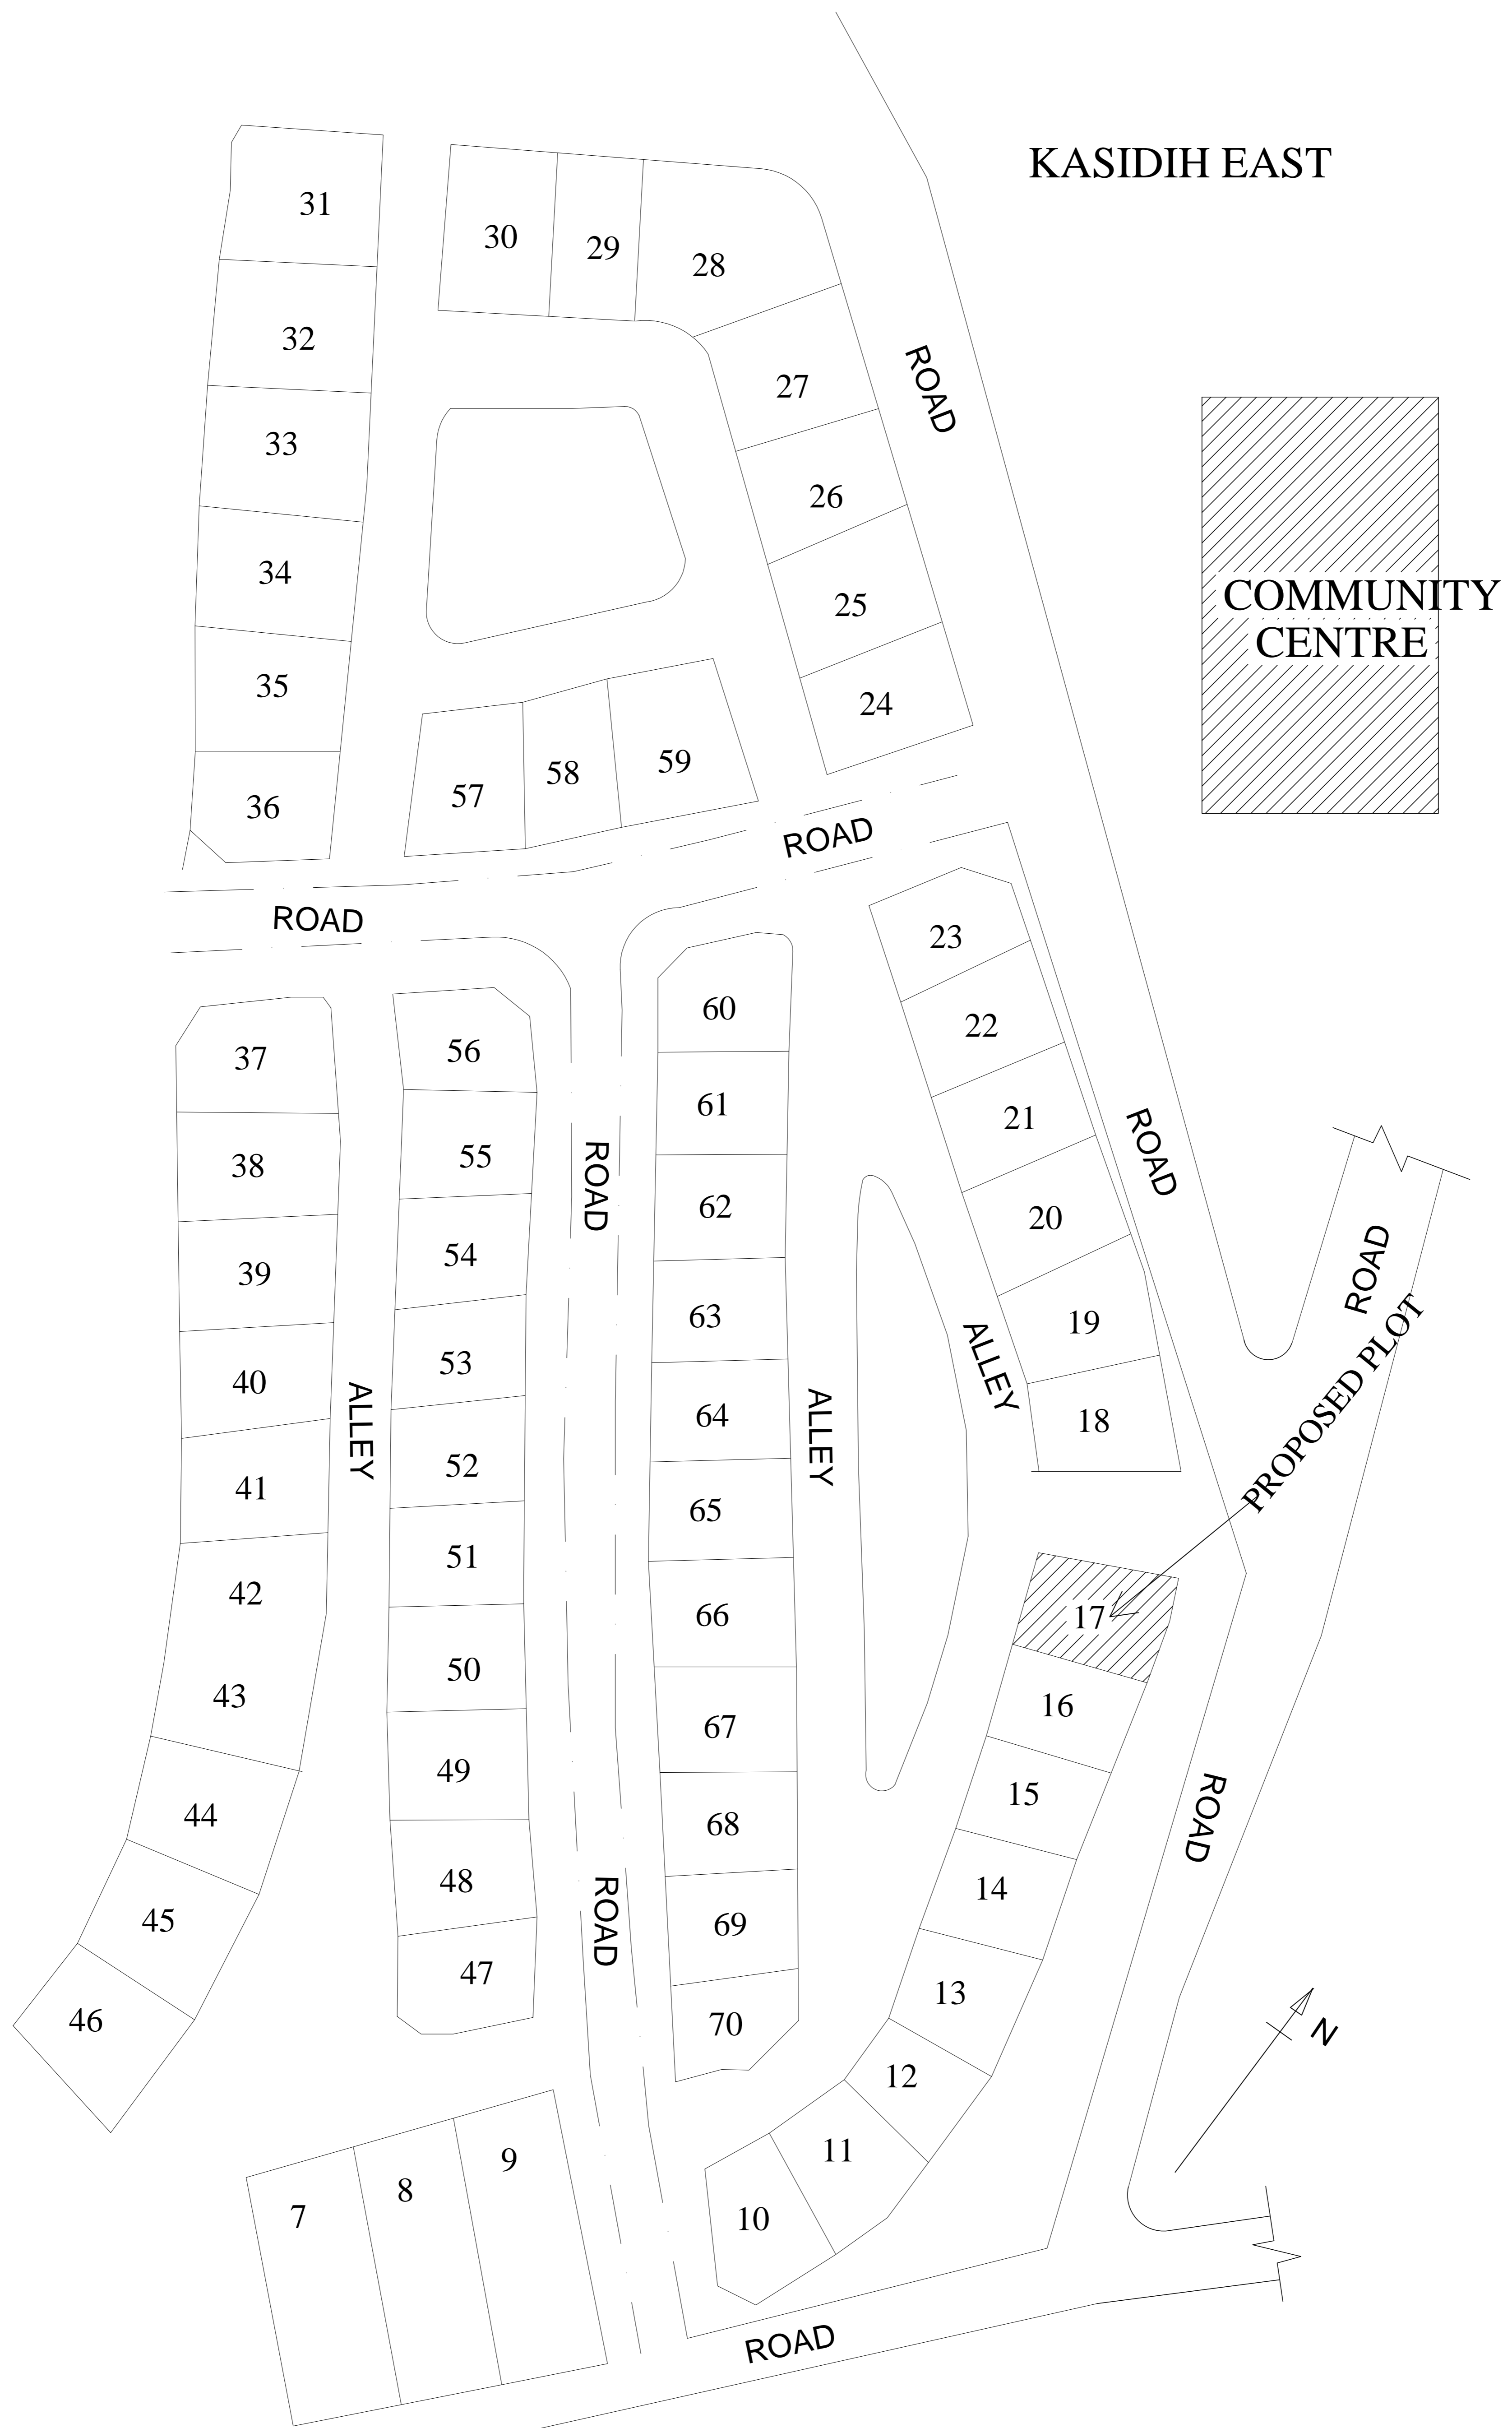

KASIDIH EAST

LOCATION PLAN
(SCALE =NTS)