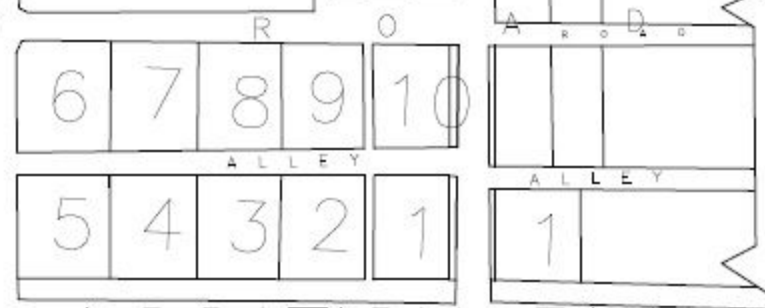

Jamshedpur Co-operative College

PROPOSED PLOT

LOCATION PLAN

(SCALE : -> NORTH HOUSE)