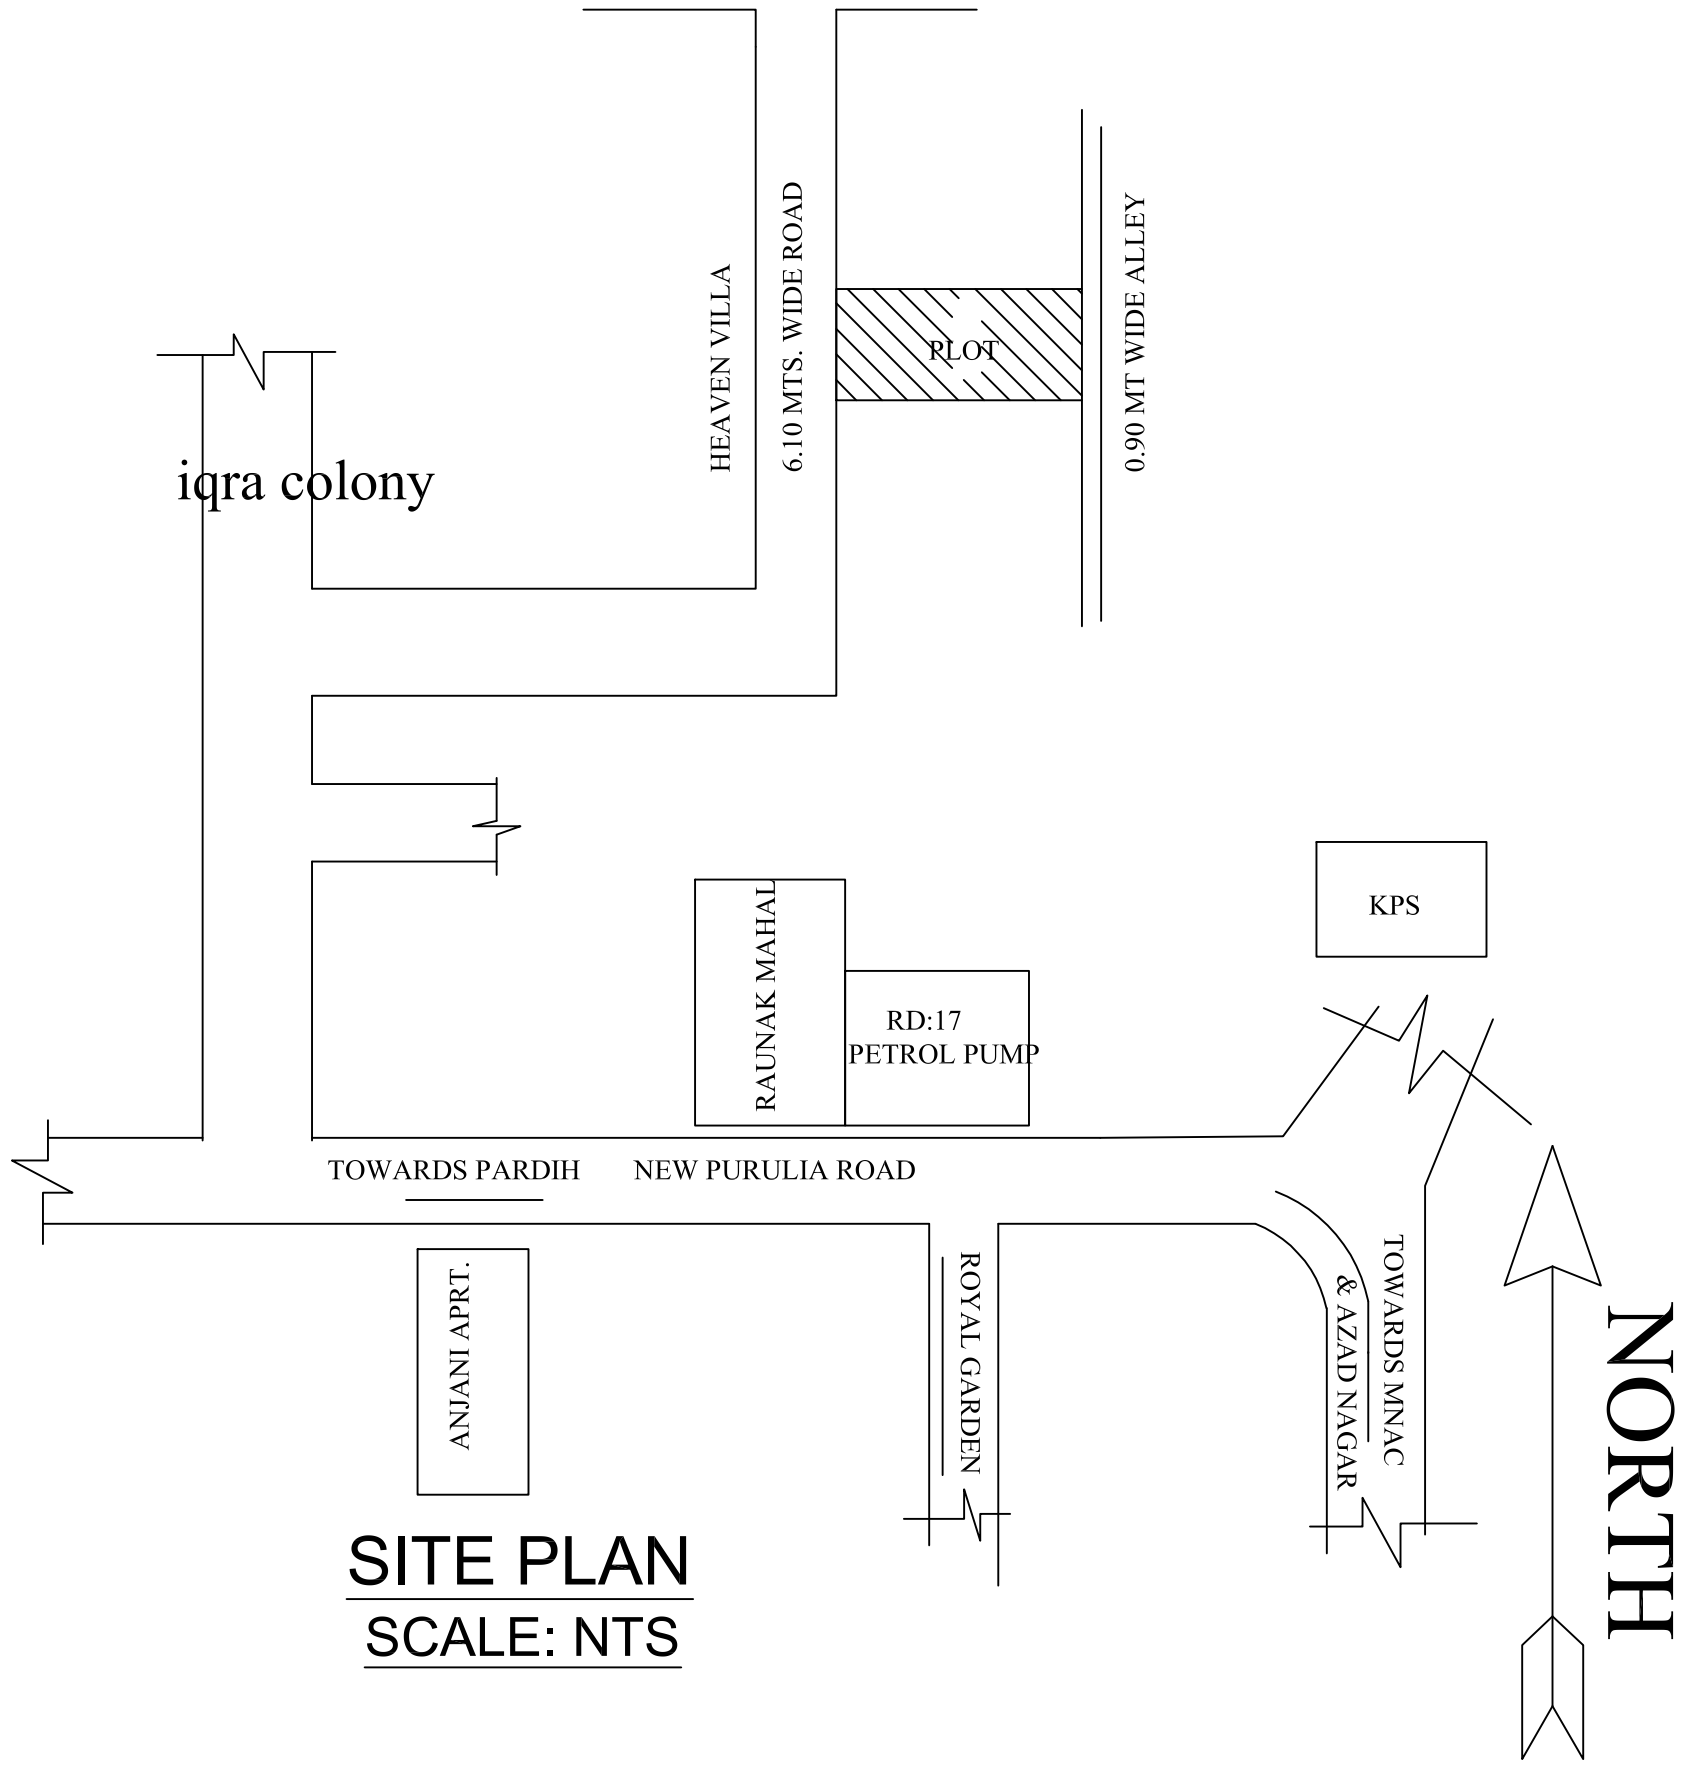

SUNDER BAN

iqra colony

HEAVEN VILLA

6.10 MTS. WIDE ROAD

PLOT

0.90 MT WIDE ALLEY

RAUNAK MAHAL

RD:17  
PETROL PUMP

KPS

TOWARDS PARDIH NEW PURULIA ROAD

ANJANI APRT.

**SITE PLAN**  
**SCALE: NTS**

ROYAL GARDEN

TOWARDS MNAC  
& AZAD NAGAR

**NORTH**