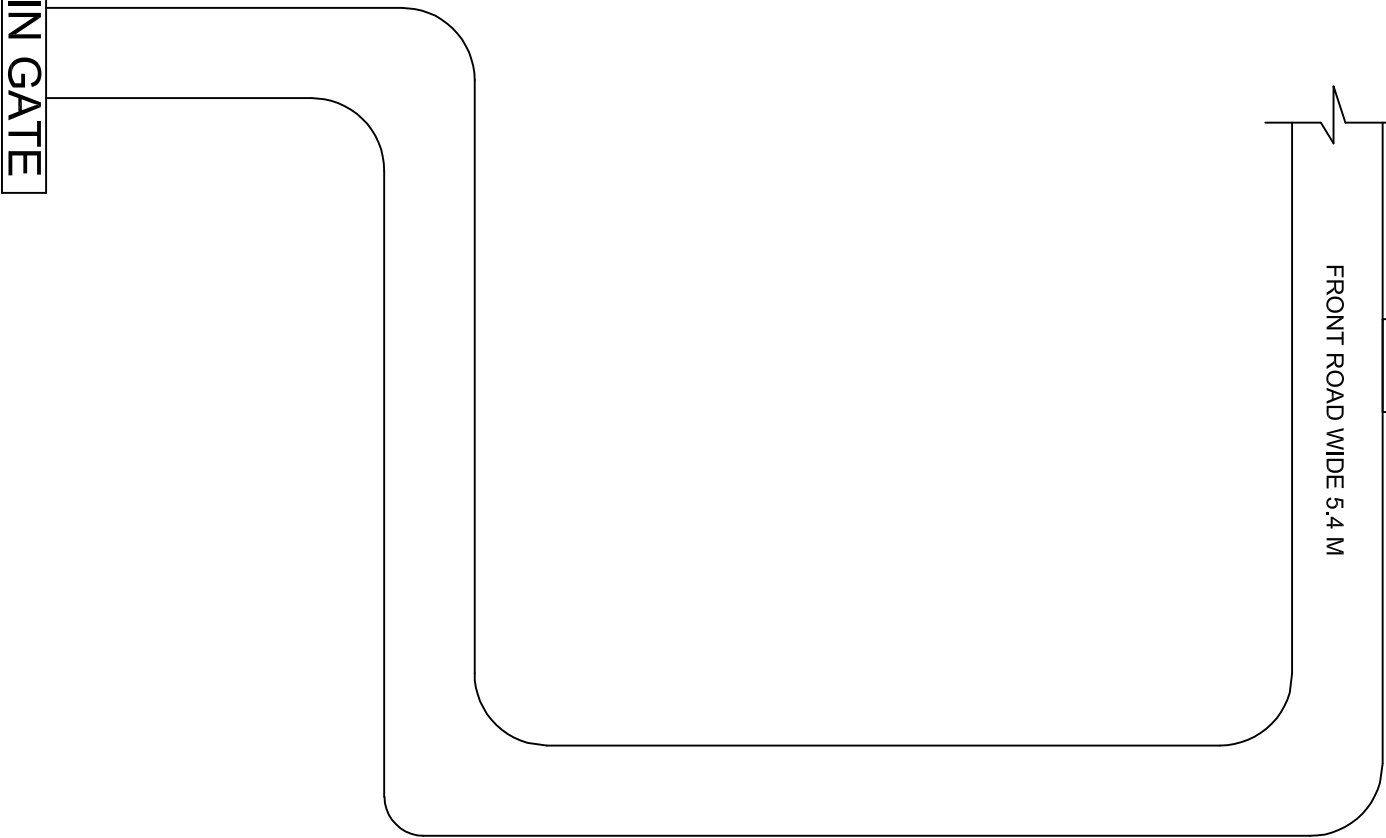

NORTH

PLOT

FRONT ROAD WIDE 5.4 M

**AASTHA
SPACE TOWN**

MAIN GATE

Location Plan