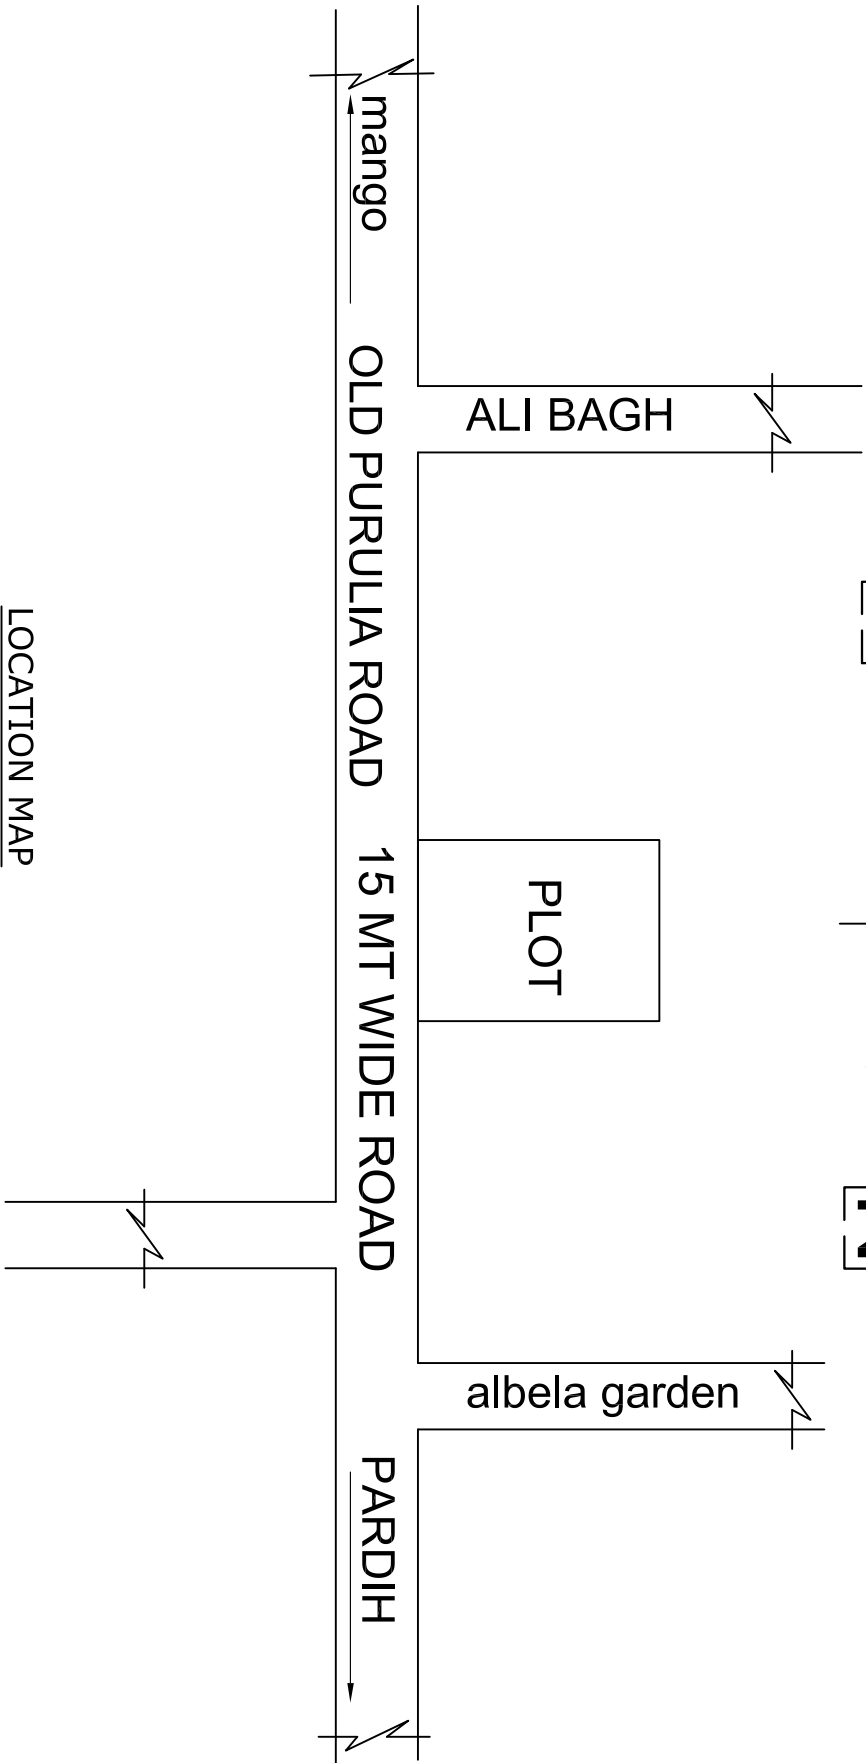

ALI BAGH

mango

OLD PURULLIA ROAD

15 MT WIDE ROAD

albela garden

PARDIH

PLOT

LOCATION MAP

SCALE=NTS

Location Plan