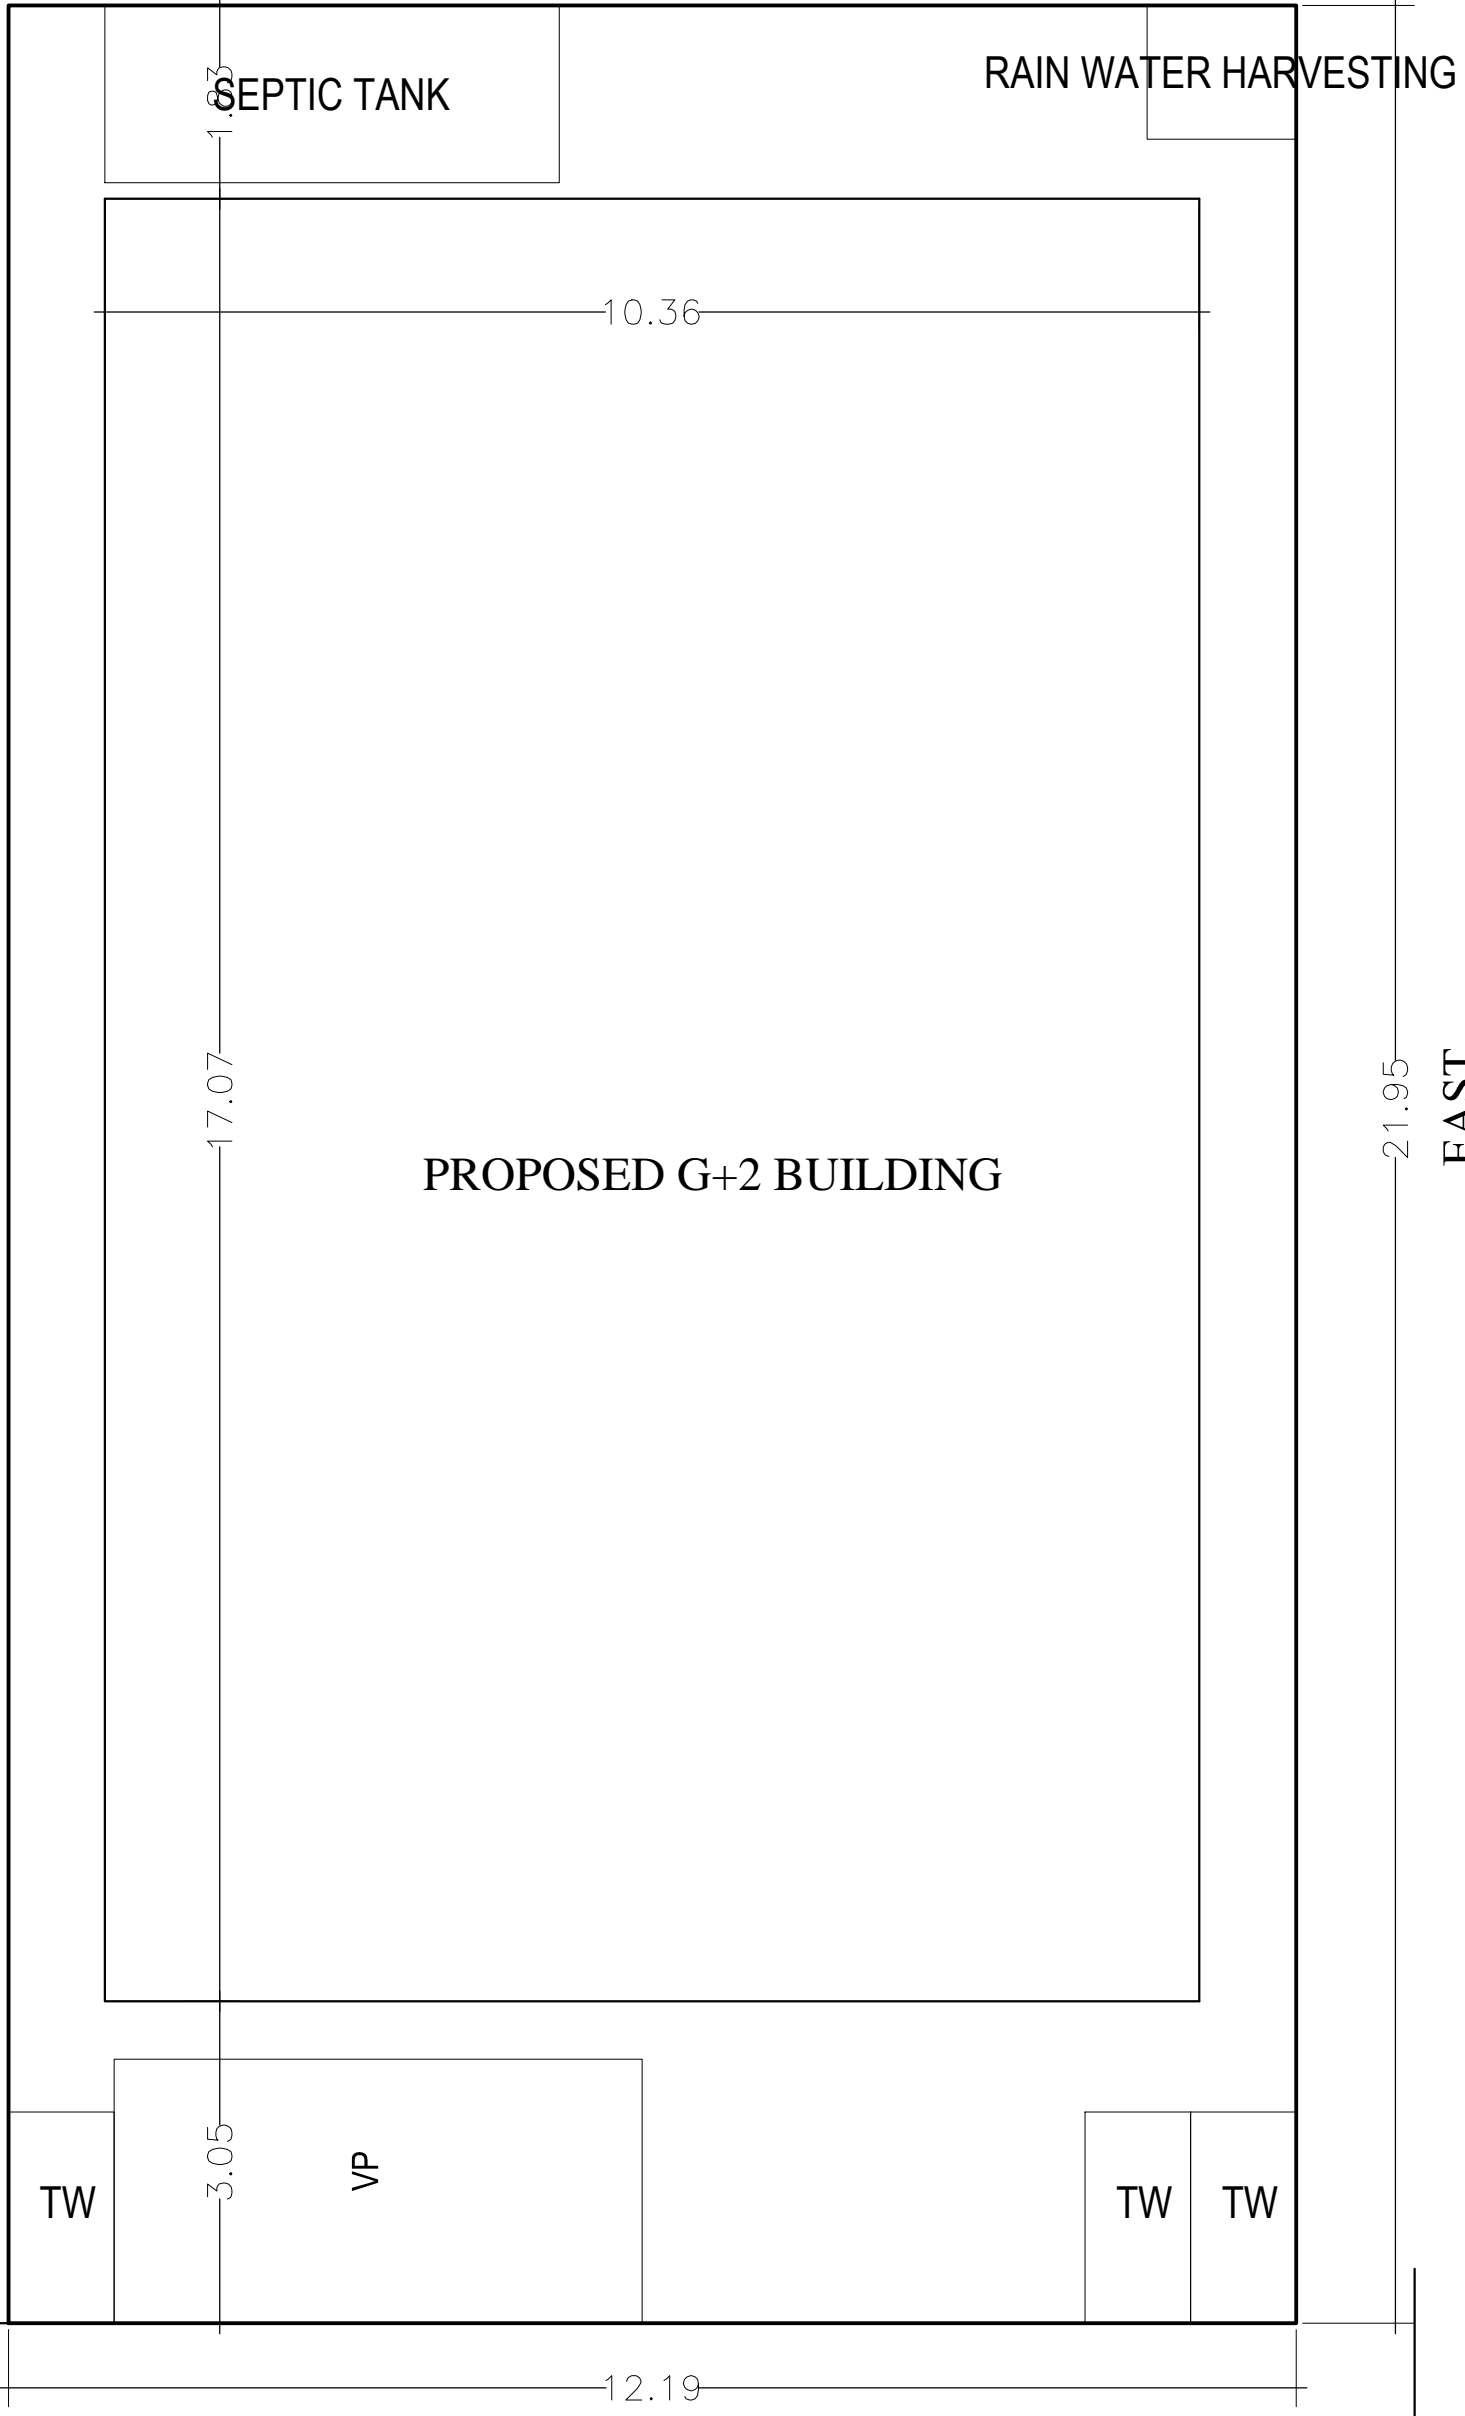

NORTH
PLOT NO.1538

WEST
SUMAN BAI

EAST
OWN LAND

6.20M WIDE ROAD

SOUTH