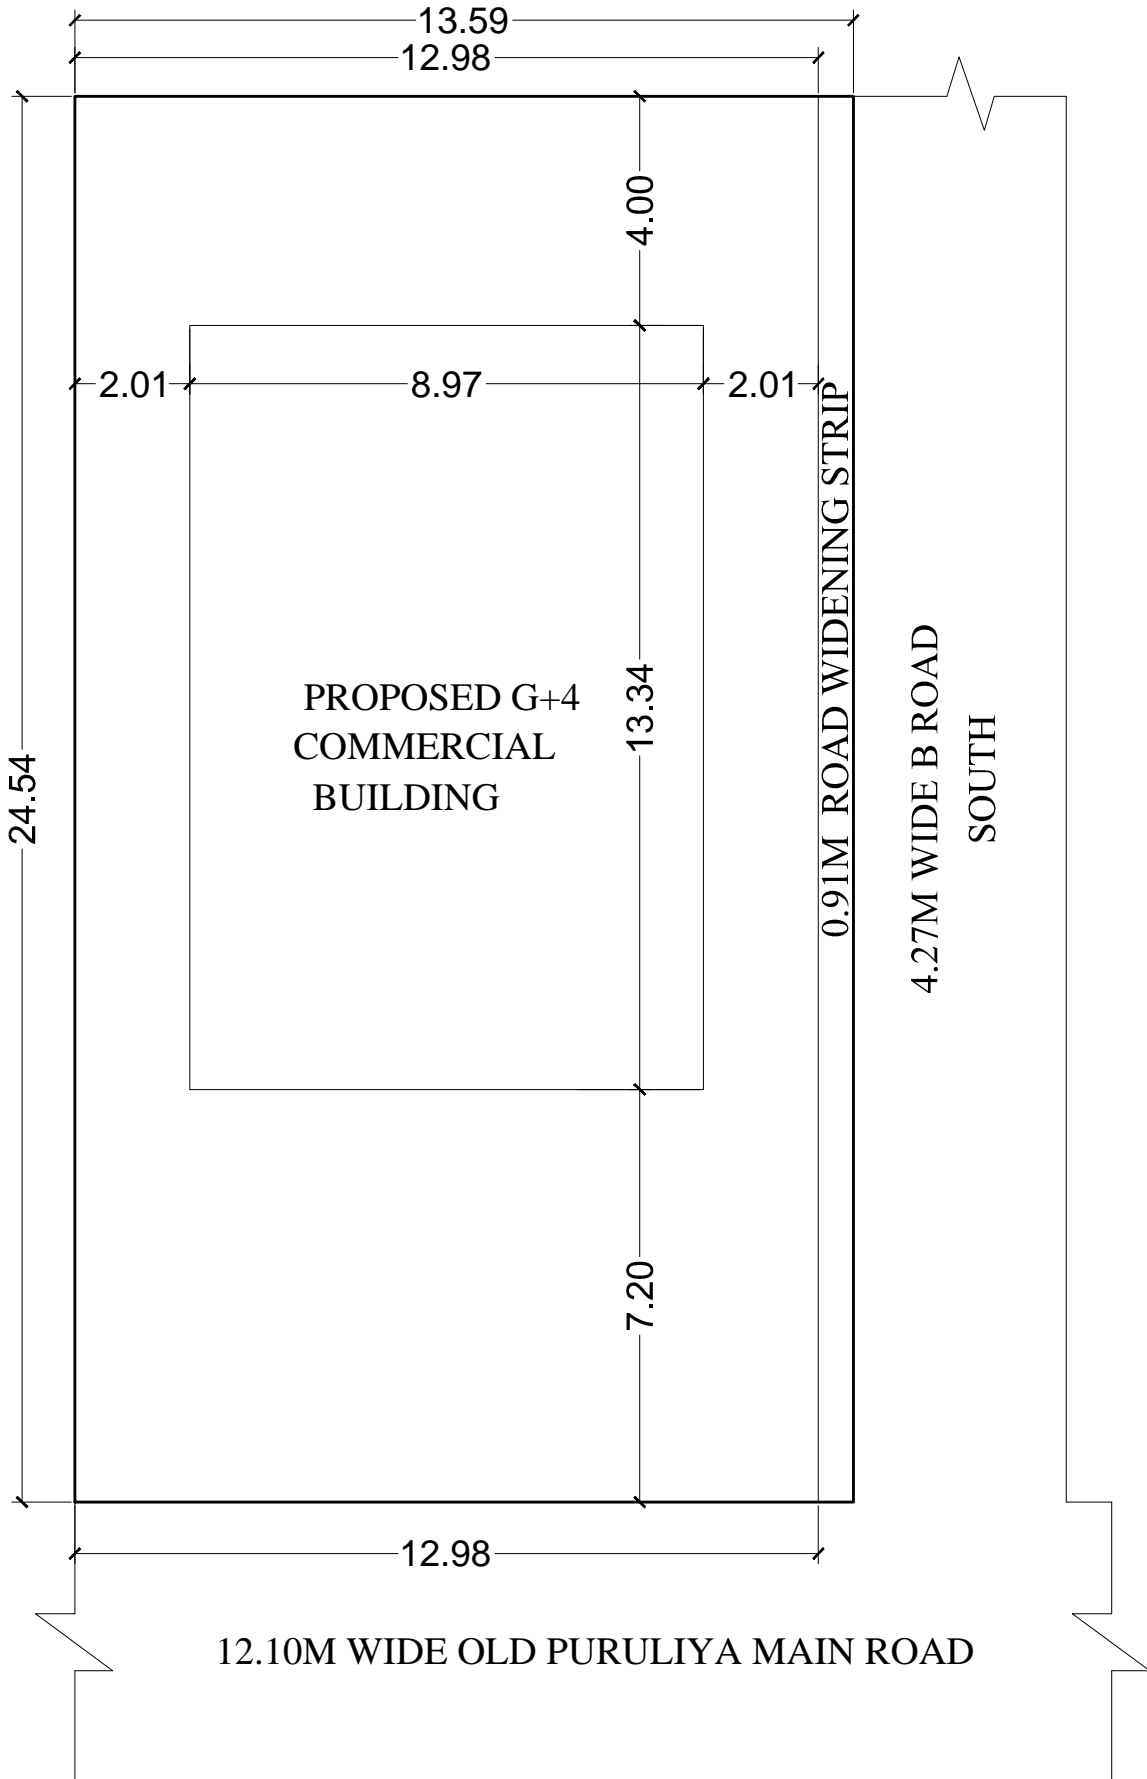

PLOT NO 437(P) / SAIRA KHATOON

PLOT NO 437(P) / MD. SAFI
NORTH

Key Plan