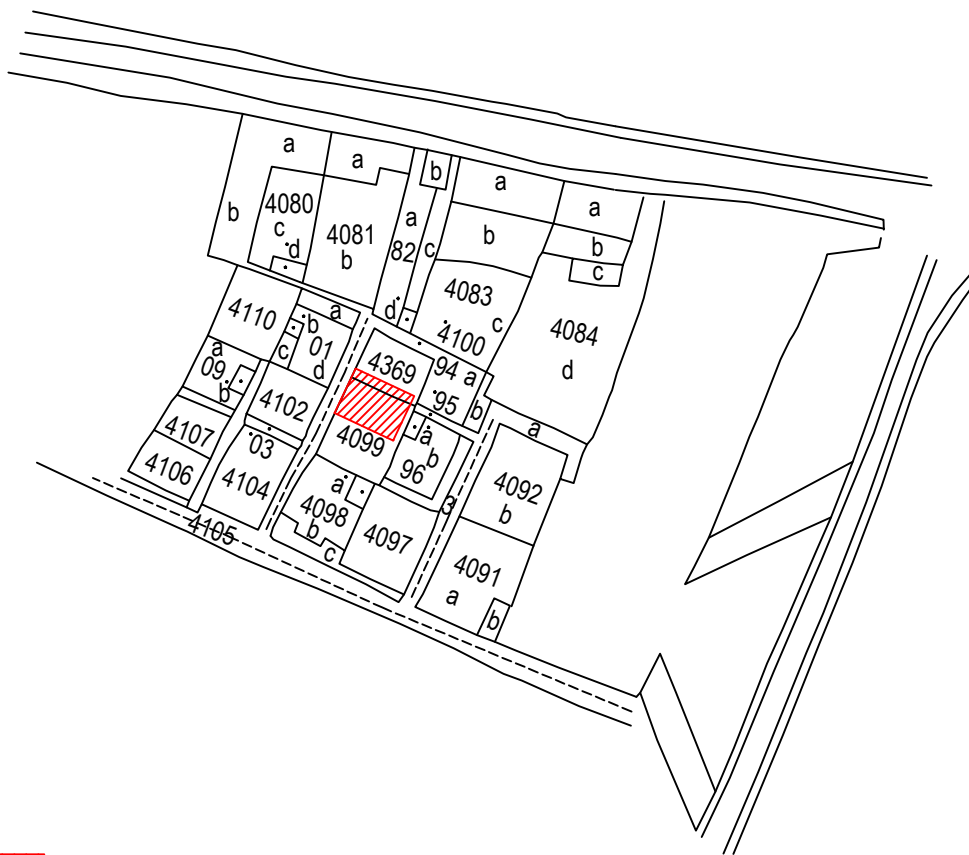

N

NAC JAMSHEDPUR (MANGO)
WARD NO. - 8, SHEET NO. - 8
REV. THANA - GHATSILA
DIST. - SINGHBHUM EAST
SCALE - 1cm = 20 meter
YEAR - 1970 - 71

AREA SHOWN IN

KHATA NO	PLOT NO	AREA
<u>N - 505</u> O - 12	<u>N - 4099 (P)</u> O - 99 (P)	300 Sq.ft.
<u>N - 505</u> O - 12	<u>N - 4369 (P)</u> O - 100 (P)	1044 Sq.ft.
Total Area = 1344 Sq.ft. or 3.08 Dec		

NORTH - SHIV NANDAN SINGH
 SOUTH - MR. CHAKRAVORTY
 EAST - ALLEY
 WEST - ROAD