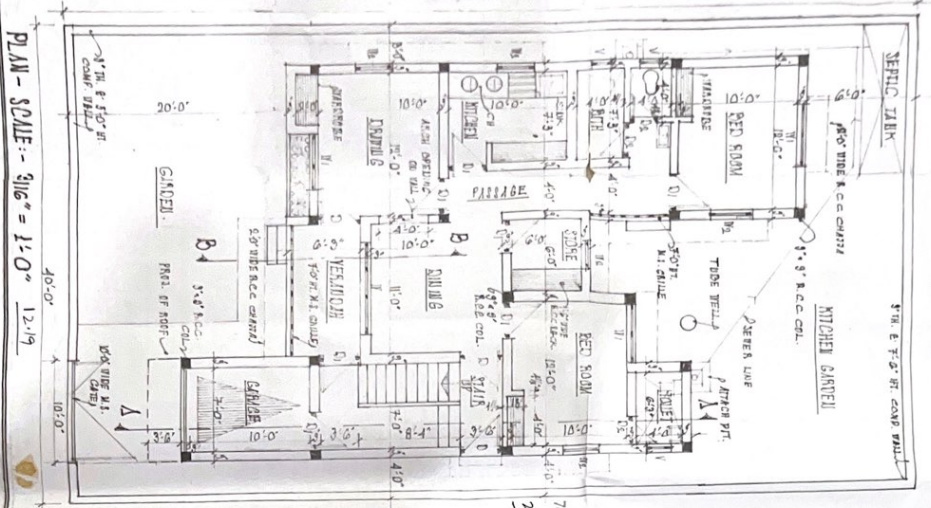

JAMSHEDPUR.
RESIDENTIAL BUILDING OF
SRI. ASHIS KUMAR DITTA
AT DIMNA MOUZA, PLOT NO.-1790
THANA NO.-1643, WARD NO.-9
KHATA NO.-303, SCALE--AS SHOWN.

REVISIONS
 FOUNDATION - GEN. CONC. WITH CEM. BRICK WORK.
 ROOF - 4\"/>