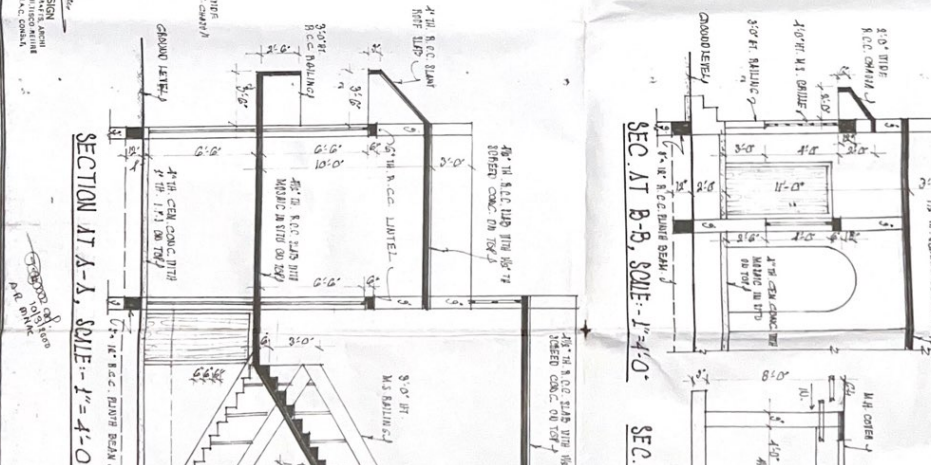

JAMSHEDPUR.
RESIDENTIAL BUILDING OF
SRI. ASHIS KUMAR DITTA
AT DIMNA MOUZA, PLOT NO.-1790
THANA NO.-1643, WARD NO.-9
KHATA NO.-303, SCALE--AS SHOWN.

REVISIONS
 FOUNDATION - GEN. CONC. WITH CEM. BRICK WORK.
 ROOF - 4\"/>