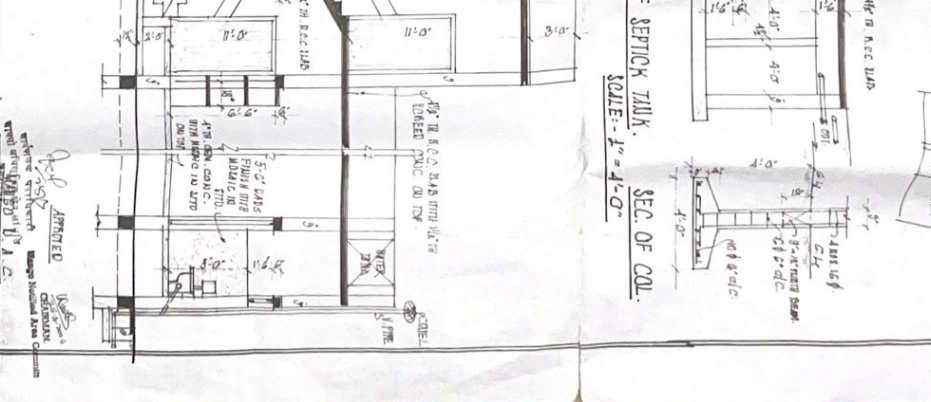

JAMSHEDPUR.
RESIDENTIAL BUILDING OF
SRI. ASHIS KUMAR DITTA
AT DIMNA MOUZA, PLOT NO.-1790
THANA NO.-1643, WARD NO.-9
KHATA NO.-303, SCALE--AS SHOWN.

REVISIONS
 FOUNDATION - GEN. CONC. WITH CEM. BRICK WORK.
 ROOF - 4\"/>