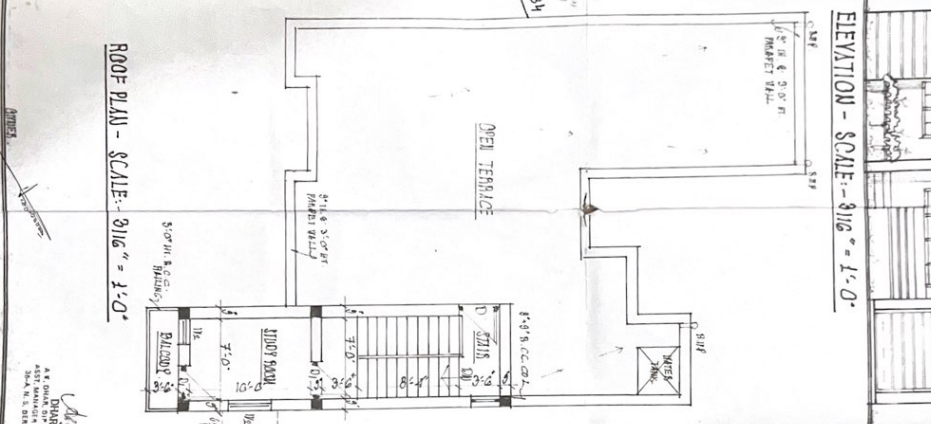

JAMSHEDPUR.
RESIDENTIAL BUILDING OF
SRI. ASHIS KUMAR DITTA
AT DIMNA MOUZA, PLOT NO.-1790
THANA NO.-1643, WARD NO.-9
KHATA NO.-303, SCALE--AS SHOWN.

REVISIONS
 FOUNDATION - GEN. CONC. WITH CEM. BRICK WORK.
 ROOF - 4\"/>