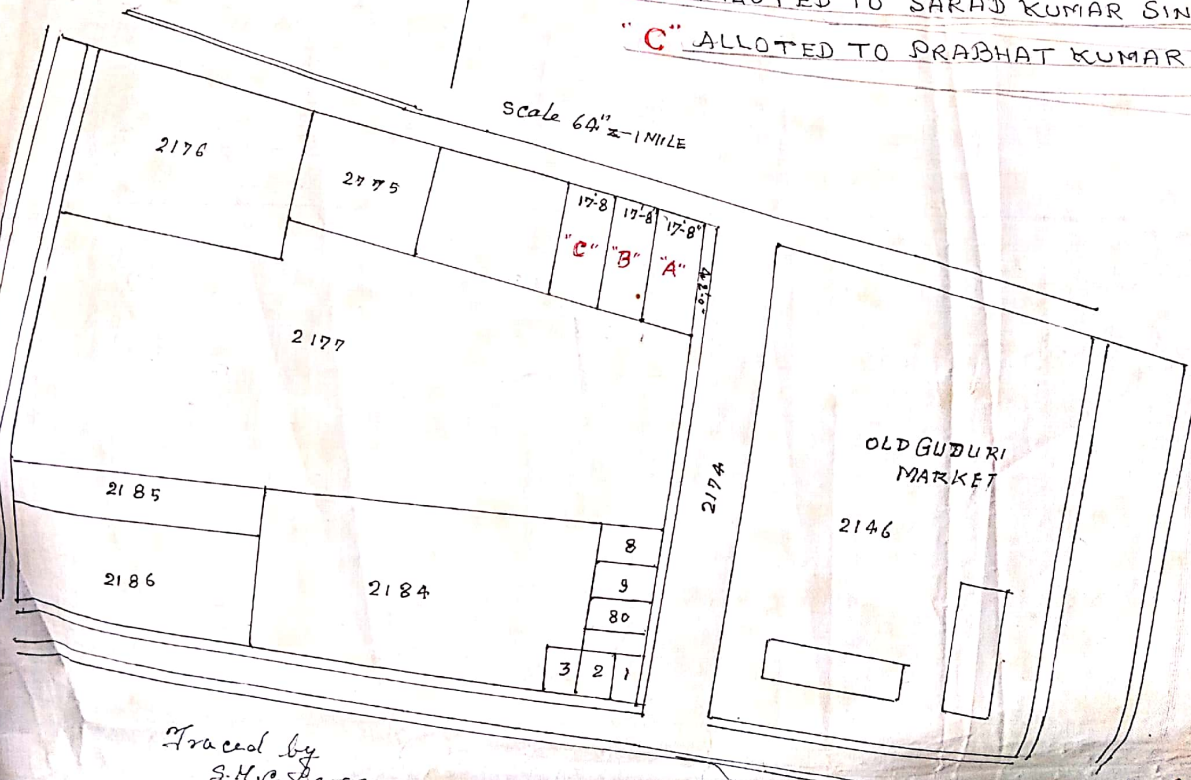

MAP OF FAMILY PARTITION OF A HOUSE SITUATED AT MOHA
 CHUNNI BAZAR (SADAR BAZAR), MUNICIPAL WARD NO: 4, CHALGA
 UNDER TOWN KHAS MAHAL KHATA NO: 95, PORTION OF L.S. PLOT NO: 217

- "A" ALLOTTED TO PRADIP KUMAR SINGH
- "B" ALLOTTED TO SARAD KUMAR SINGH
- "C" ALLOTTED TO PRABHAT KUMAR SINGH

Scale 60" = 1 MILE

Pradip Kumar Singh
 12/5/2011
 Prabhat Kumar Singh
 12/5/2011
 Sarad Kumar Singh
 12/5/2011

Traced by
 S.H.C. Begam